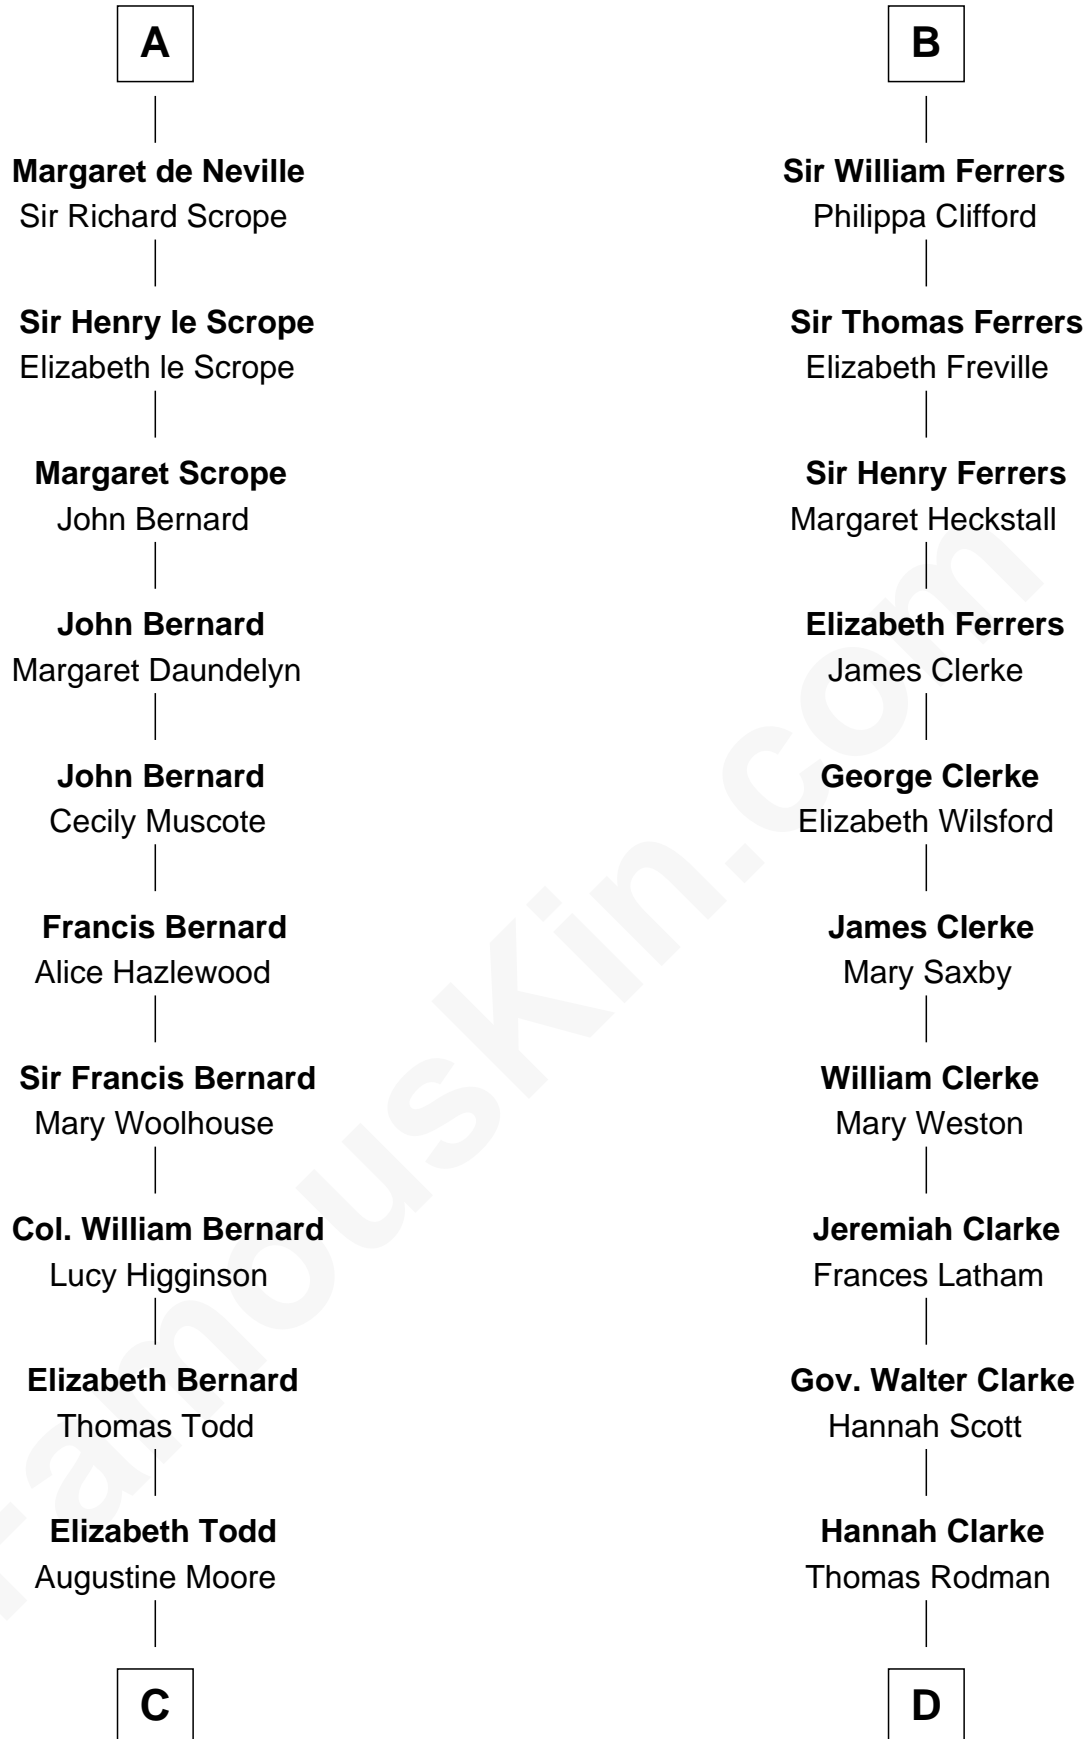

FamousKin.com Relationship Chart of

Helen Keller

Author and Activist

21st cousin of

Joseph Wharton

Founder of the Wharton School of Business

Reginald de Braiose

C

Col. Bernard Moore
Anne Catherine Spotswood

Col. Alexander Spotswood Moore
Elizabeth Aylett

Mary Fairfax Moore
David Keller

Arthur Henley Keller
Kate Adams

Helen Keller
Author and Activist

D

Samuel Rodman
Mary Willett

Thomas Rodman
Mary Borden

Hannah Rodman
Samuel Rowland Fisher

Deborah Fisher
William Wharton

Joseph Wharton
Founder, Wharton School of Business