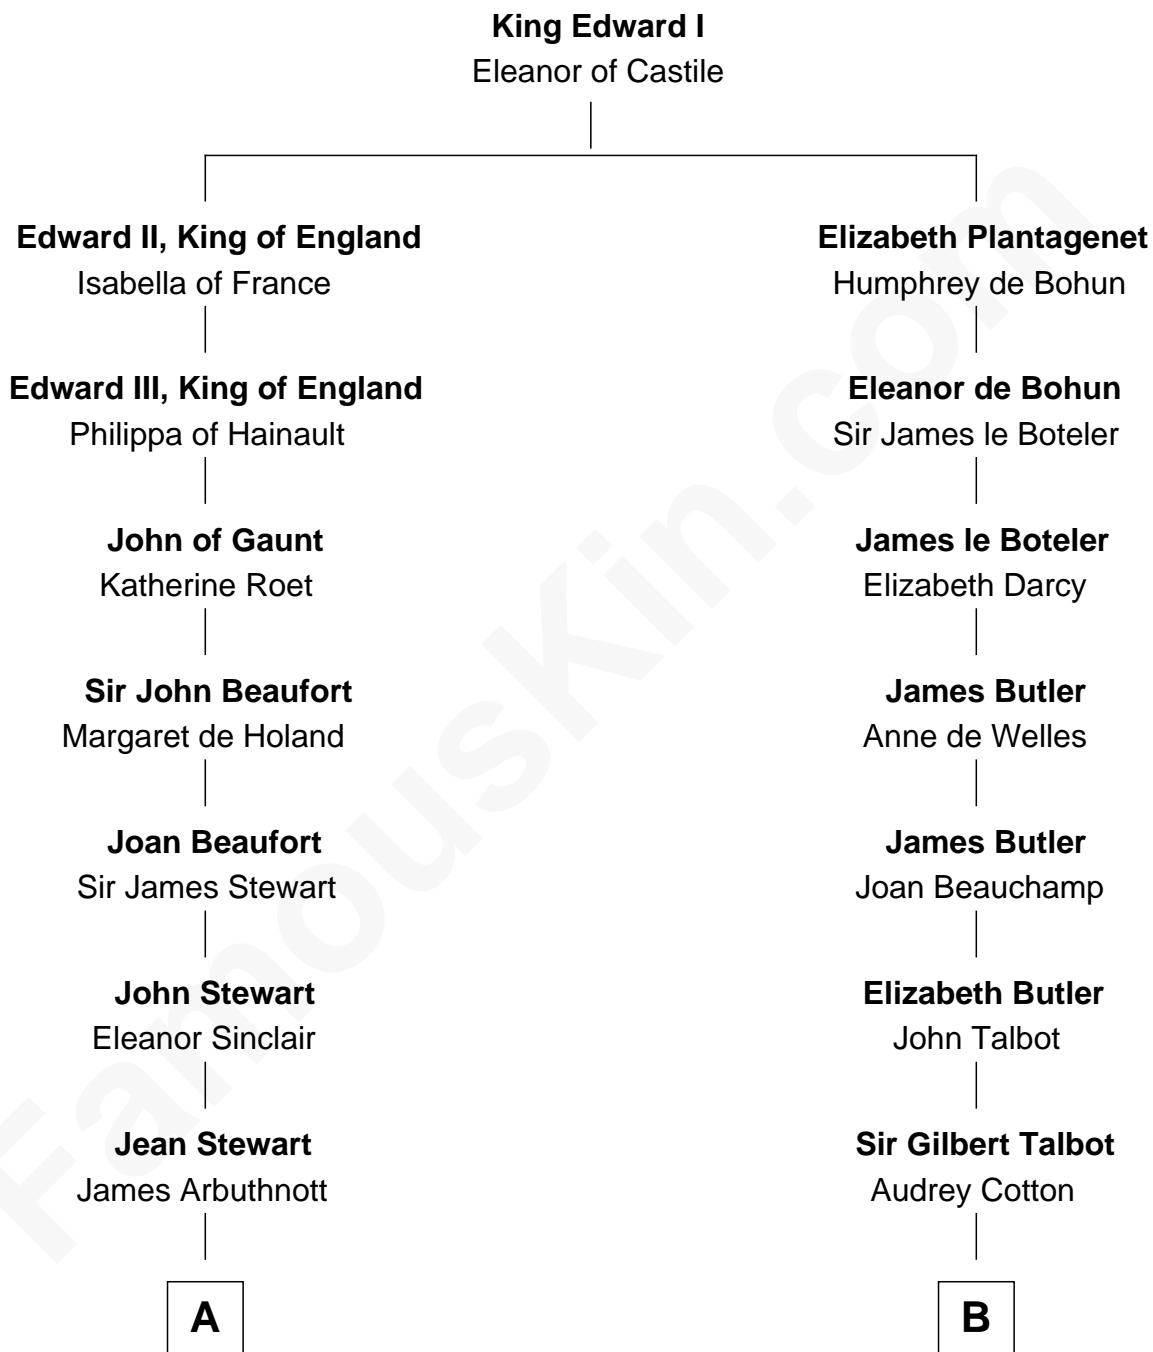

# FamousKin.com Relationship Chart of

**Helen Keller**

*Author and Activist*

17th cousin 1 time removed of

**Jay Gould**

*American Railroad "Robber Baron"*

FamousKin.com