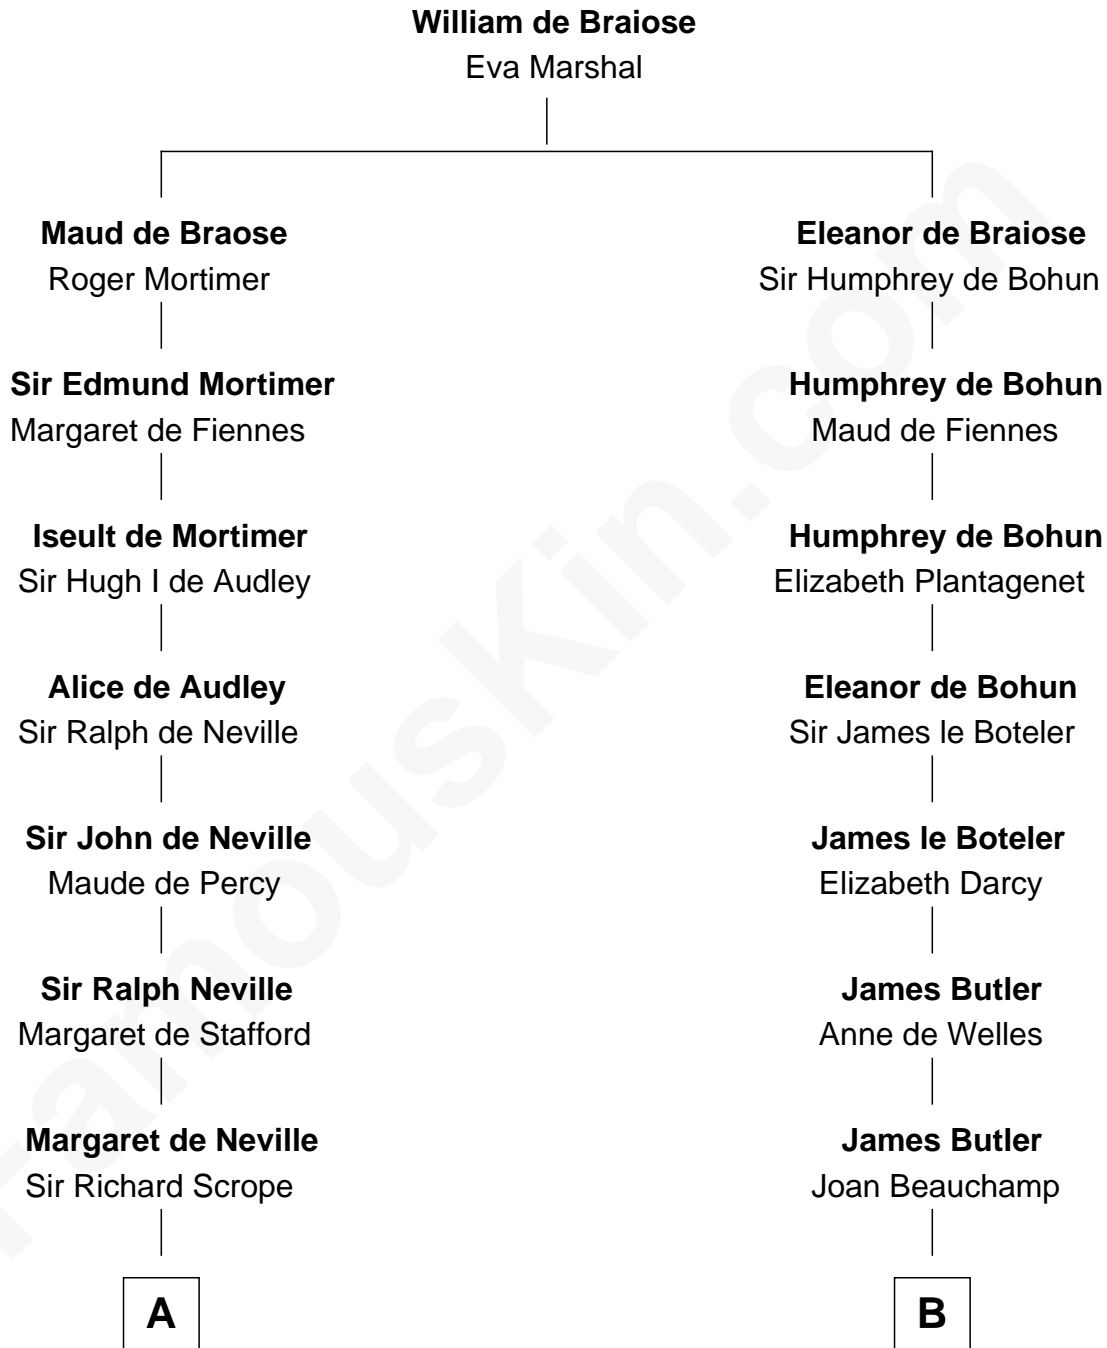

FamousKin.com Relationship Chart of

Helen Keller

Author and Activist

20th cousin of

Jay Gould

American Railroad "Robber Baron"

C

Col. Alexander Spotswood Moore

Elizabeth Aylett

Mary Fairfax Moore

David Keller

Arthur Henley Keller

Kate Adams

Helen Keller

Author and Activist

D

Eleazer Osborn

Sarah Burr

Anna Osborn

Abraham Gould

John Burr Gould

Mary More

Jay Gould

"Robber Baron"