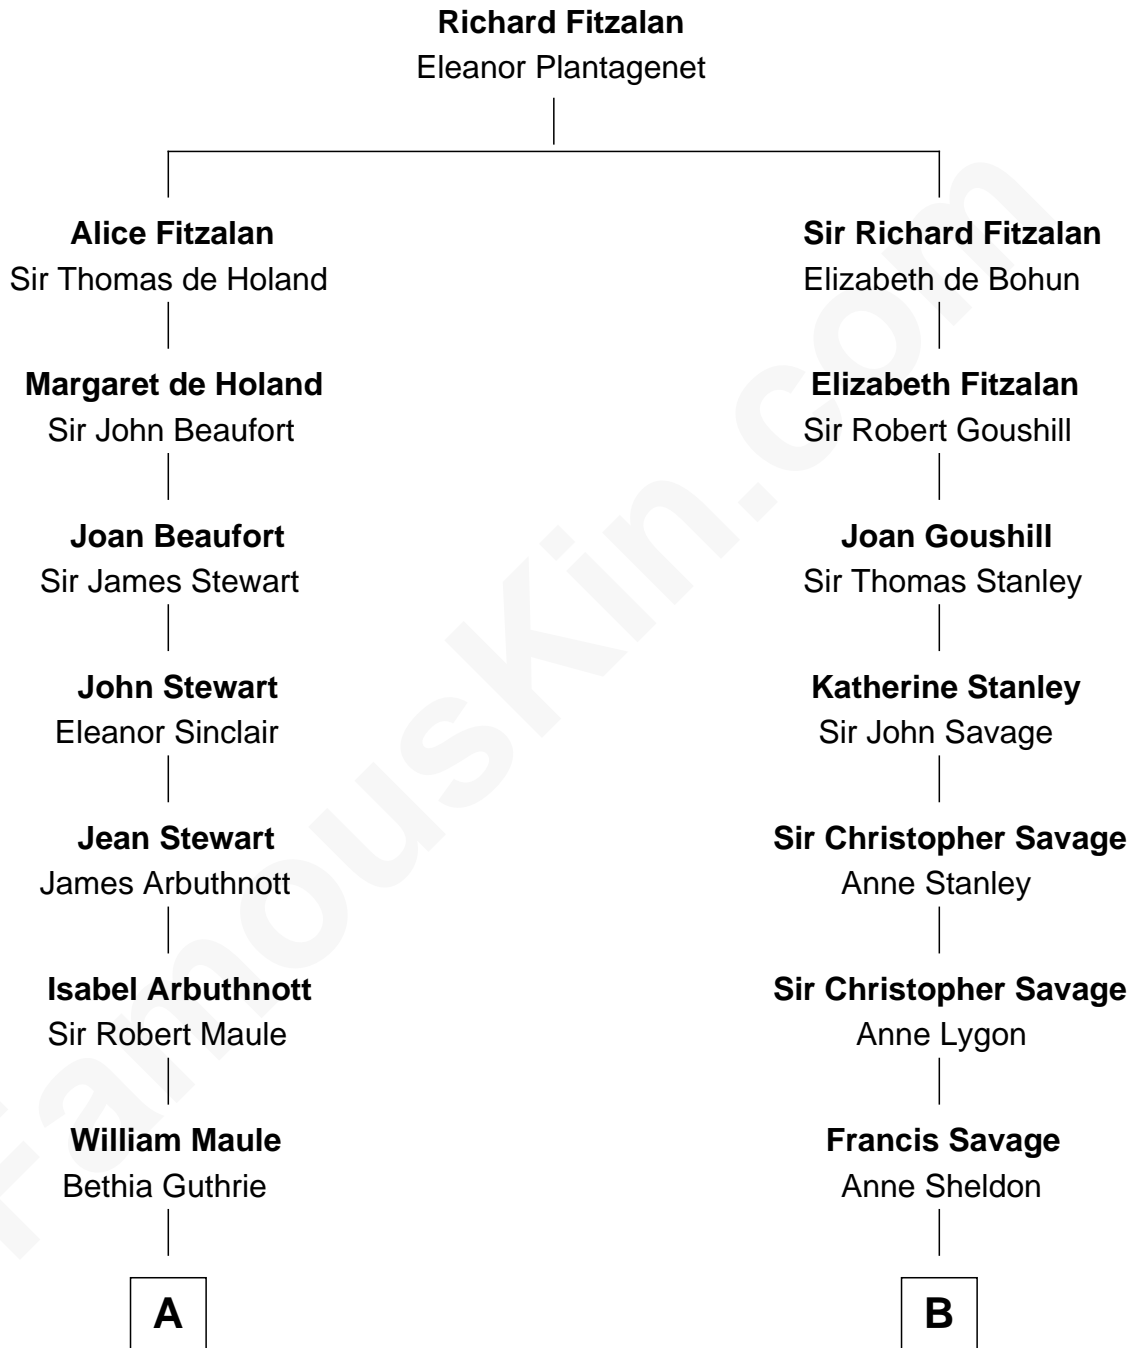

# FamousKin.com Relationship Chart of

**Helen Keller**

*Author and Activist*

15th cousin 3 times removed of

**General George C. Marshall**

*Author of "The Marshall Plan"*

C

George Catlett Marshall

Laura Emily Bradford

General George C. Marshall

*U.S. Army - World War II*

FamousKin.com