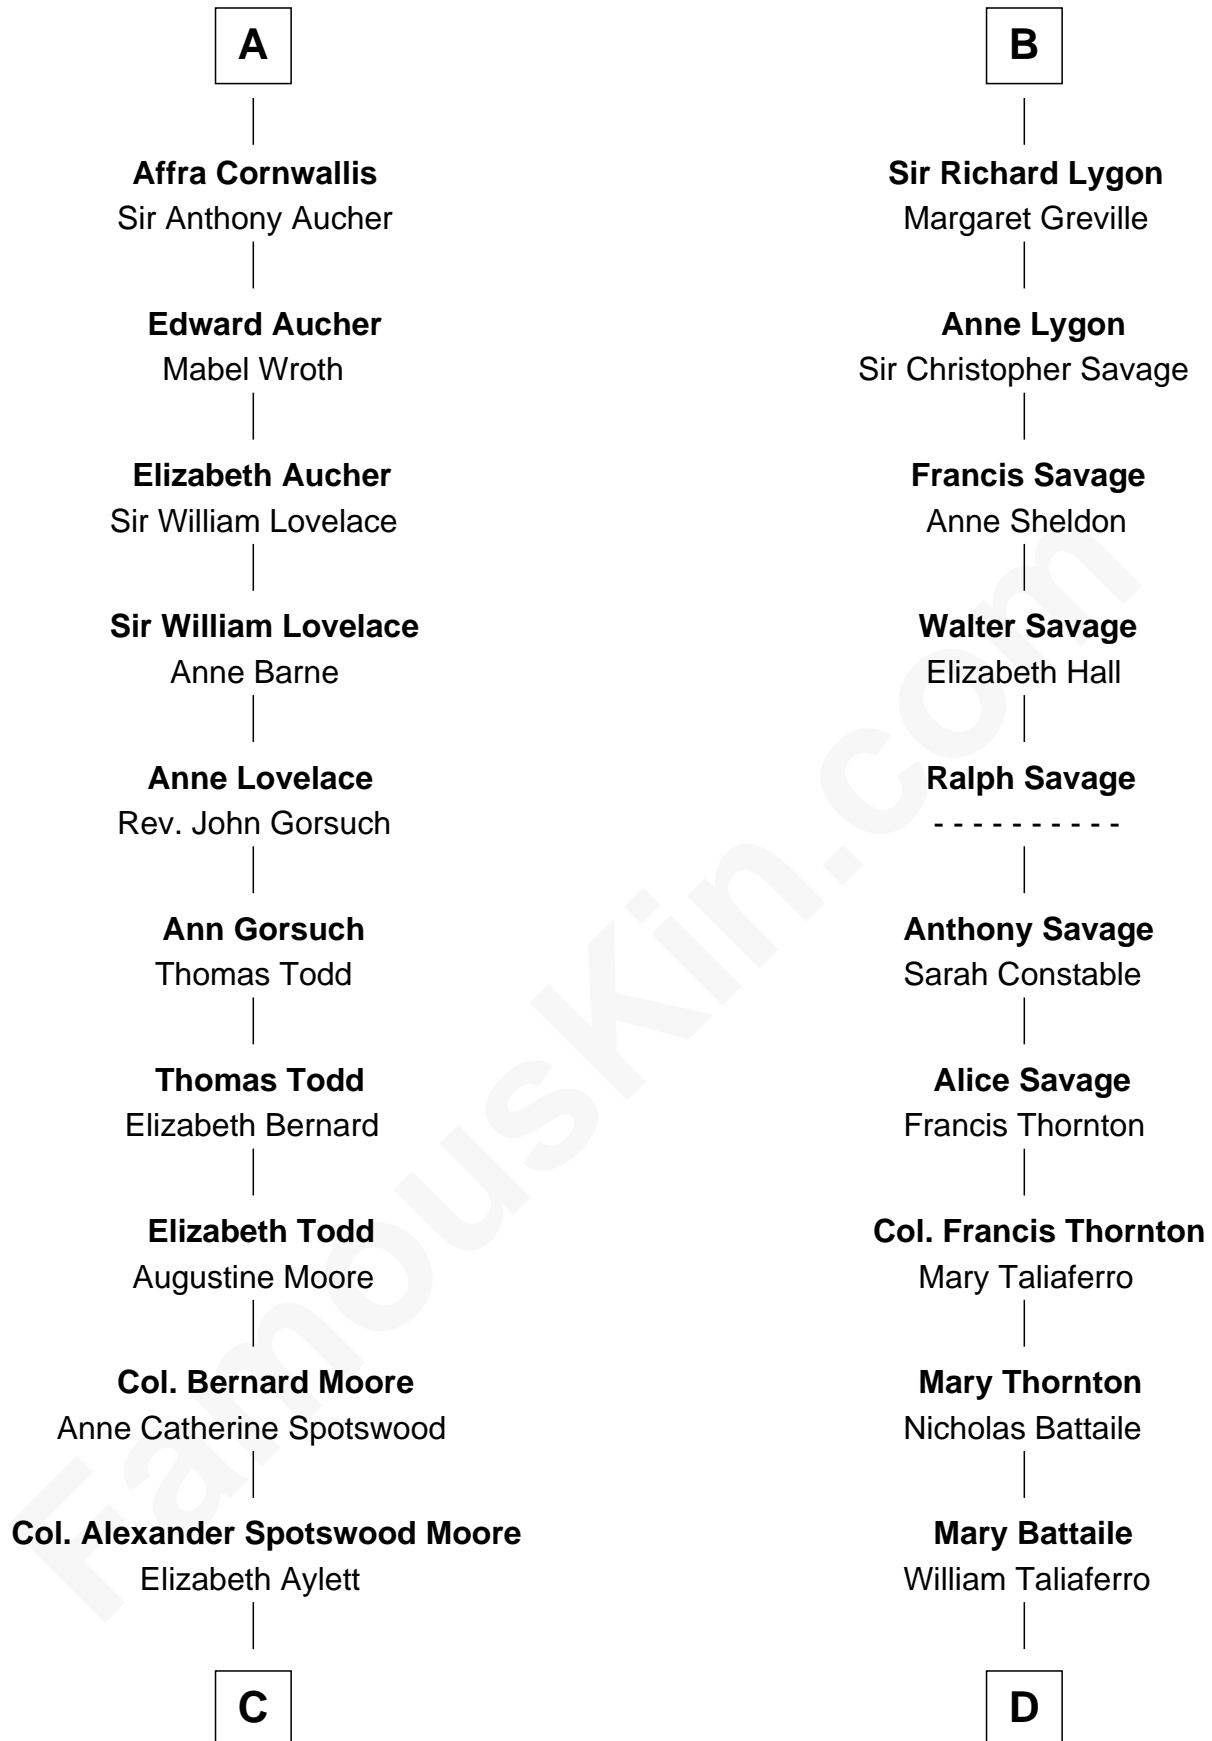

FamousKin.com Relationship Chart of

Helen Keller

Author and Activist

19th cousin 2 times removed of

General George C. Marshall

Author of "The Marshall Plan"

Hugh le Despencer

Eleanor de Clare

John de Beauchamp

Sir Richard de Beauchamp

Elizabeth Stafford

Anne de Beauchamp

Sir Richard Lygon

B

C

Mary Fairfax Moore