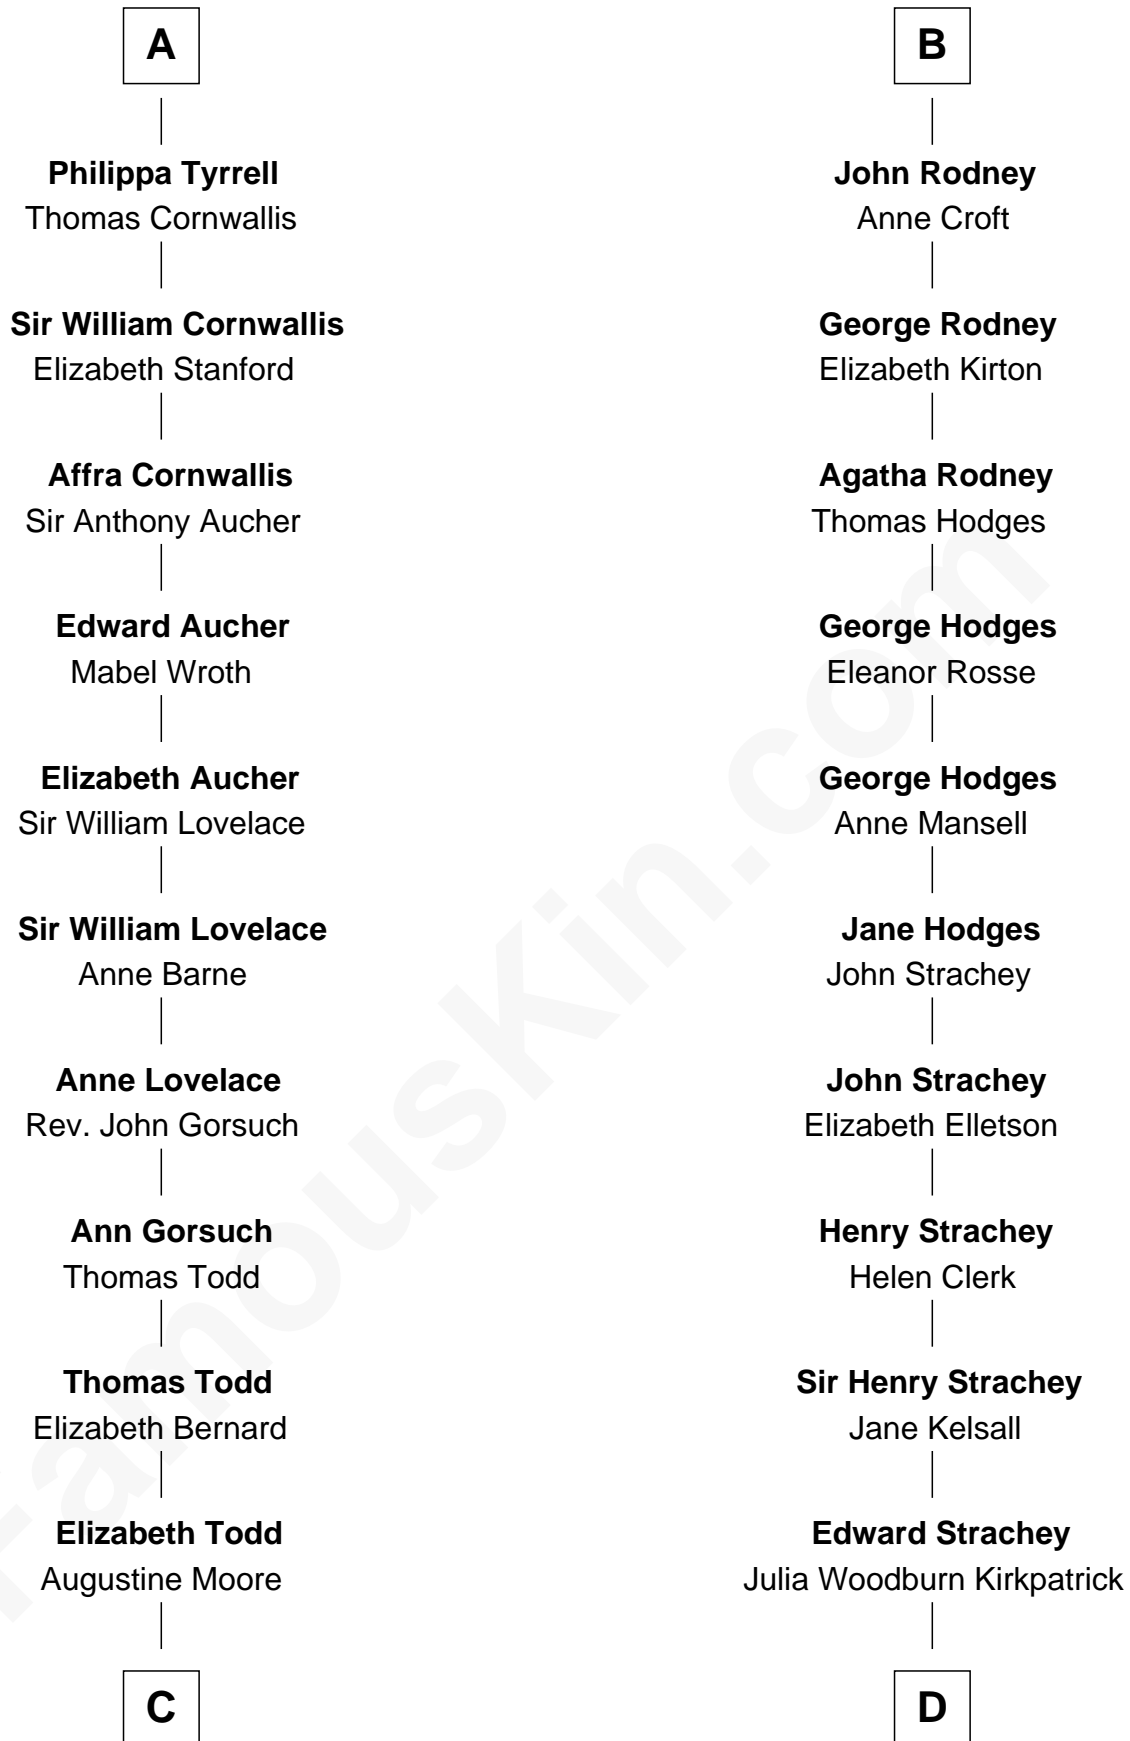

FamousKin.com

Relationship Chart of

Helen Keller

Author and Activist

18th cousin 3 times removed of

Lytton Strachey
Author and Co-Founder of Bloomsbury Group

FamousKin.com