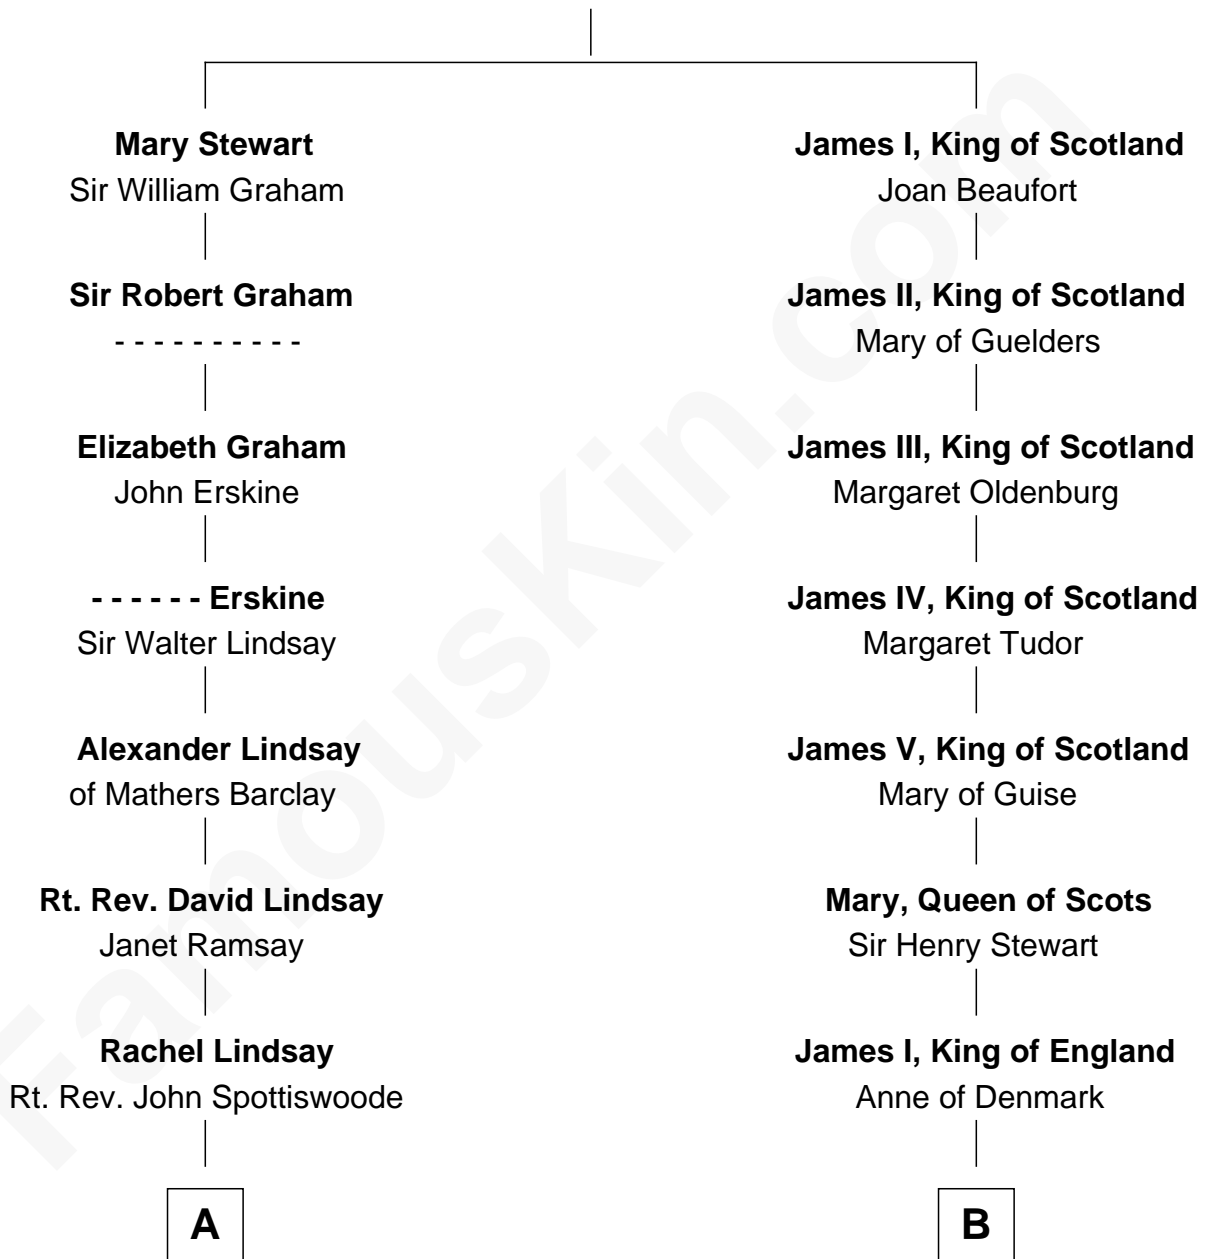

# FamousKin.com Relationship Chart of

**Helen Keller**

*Author and Activist*

14th cousin 4 times removed of

**Sarah Ferguson**

*Duchess of York*

**Robert III, King of Scotland**

Anabella Drummond

C

Ronald Ivor Ferguson

Susan Mary Wright

Sarah Ferguson

*Duchess of York*

FamousKin.com