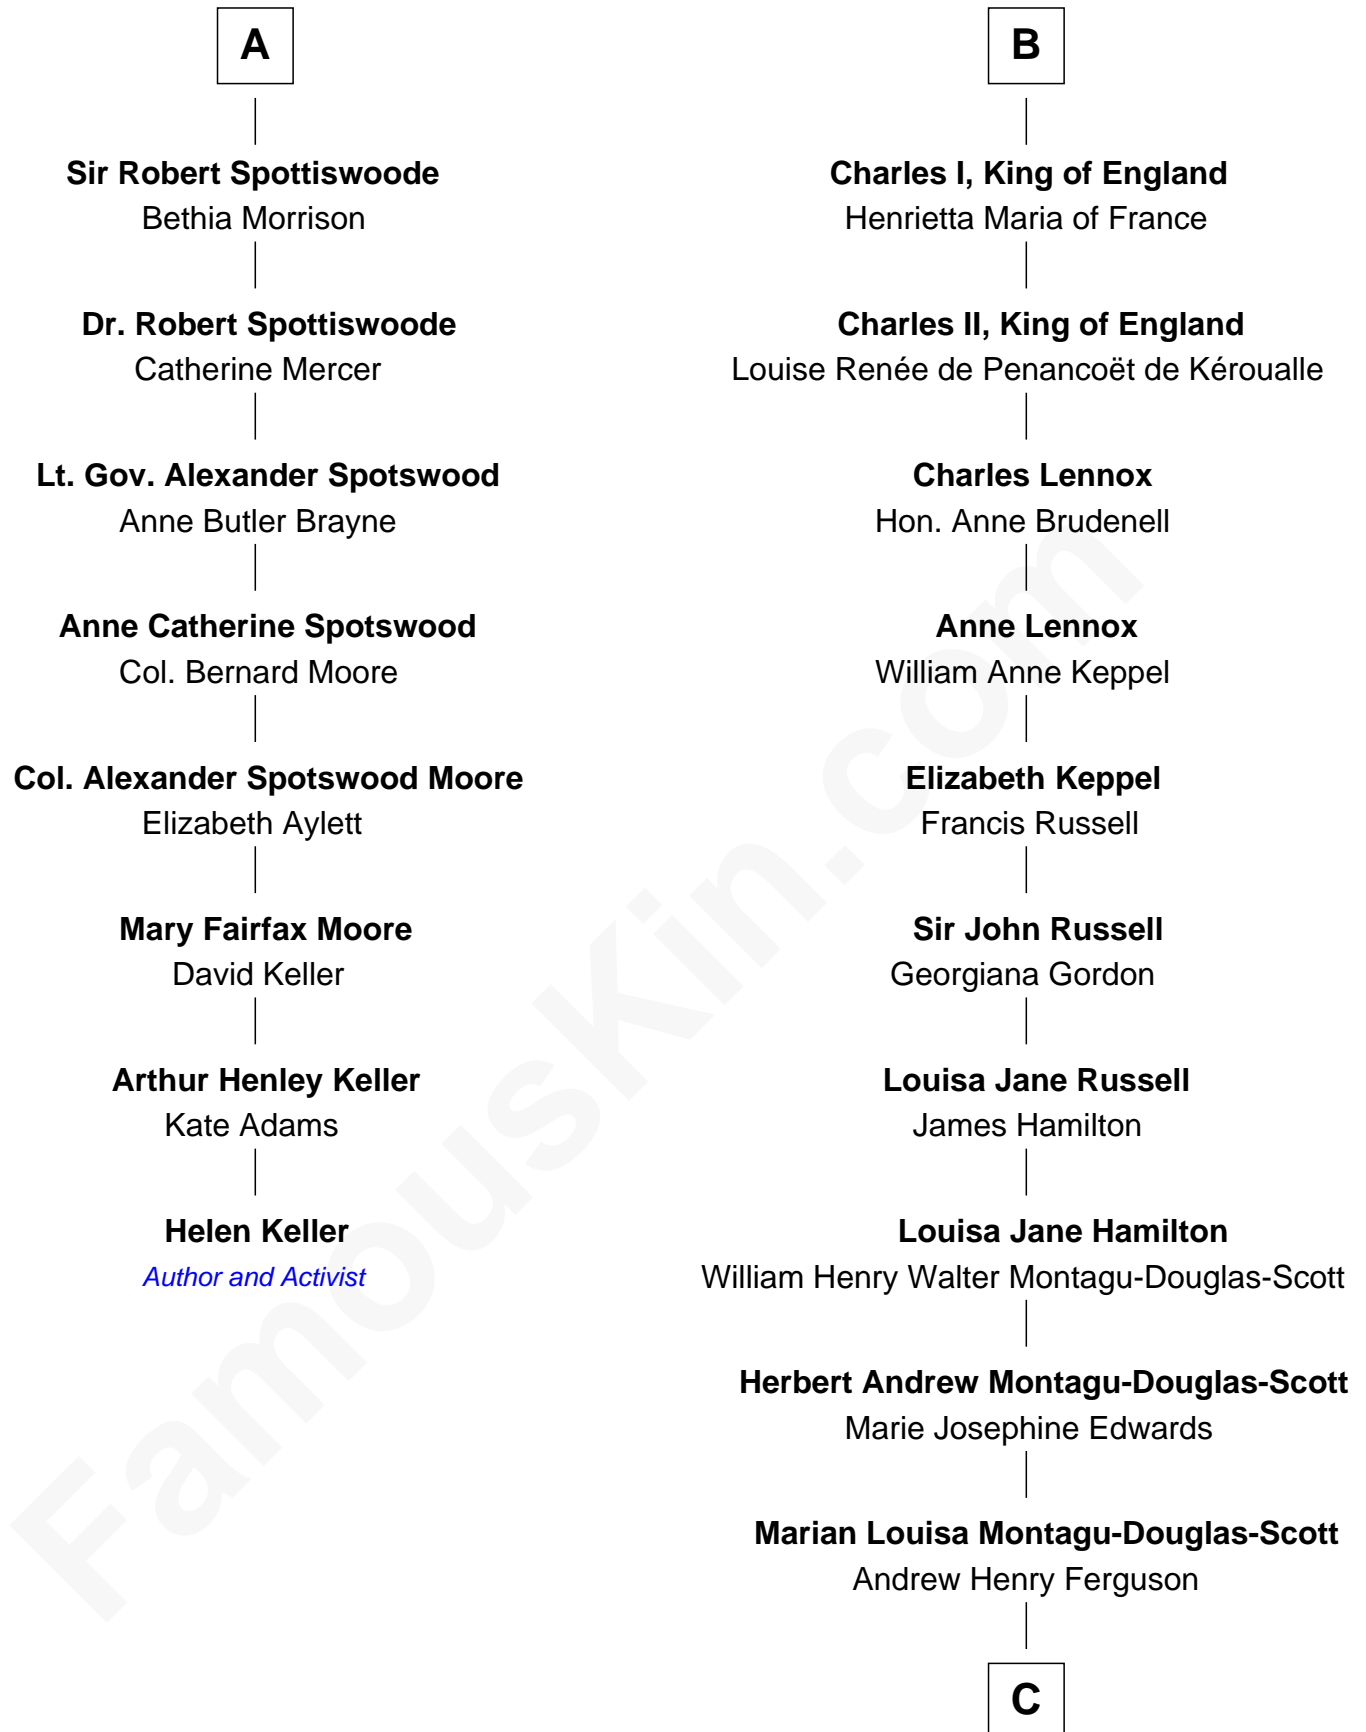

# FamousKin.com Relationship Chart of

**Helen Keller**

*Author and Activist*

14th cousin 4 times removed of

**Sarah Ferguson**

*Duchess of York*

**Robert III, King of Scotland**

Anabella Drummond

C

Ronald Ivor Ferguson

Susan Mary Wright

Sarah Ferguson

*Duchess of York*

FamousKin.com