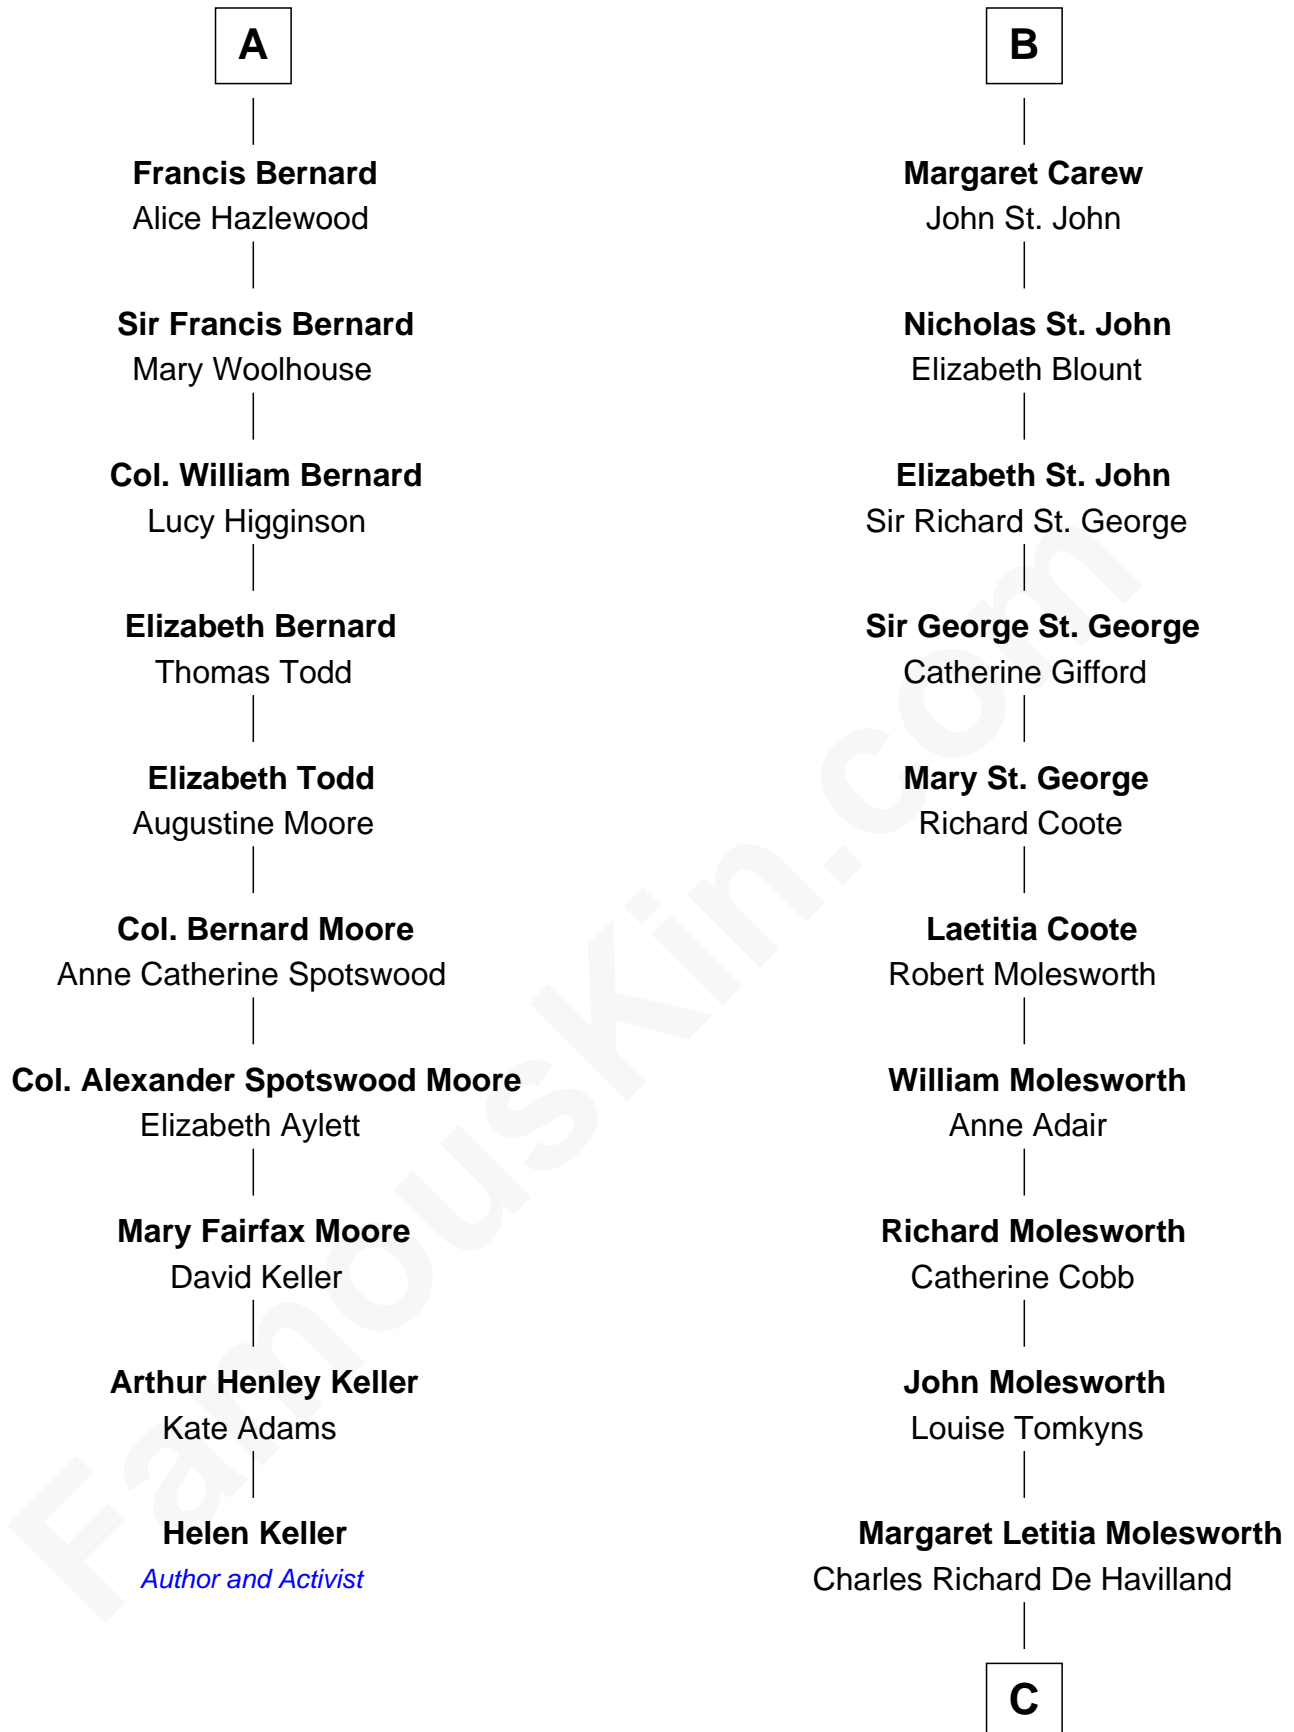

# FamousKin.com Relationship Chart of

**Helen Keller**

*Author and Activist*

16th cousin 2 times removed of

**Olivia De Havilland**

*Movie Actress*

C

Walter Augustus De Havilland