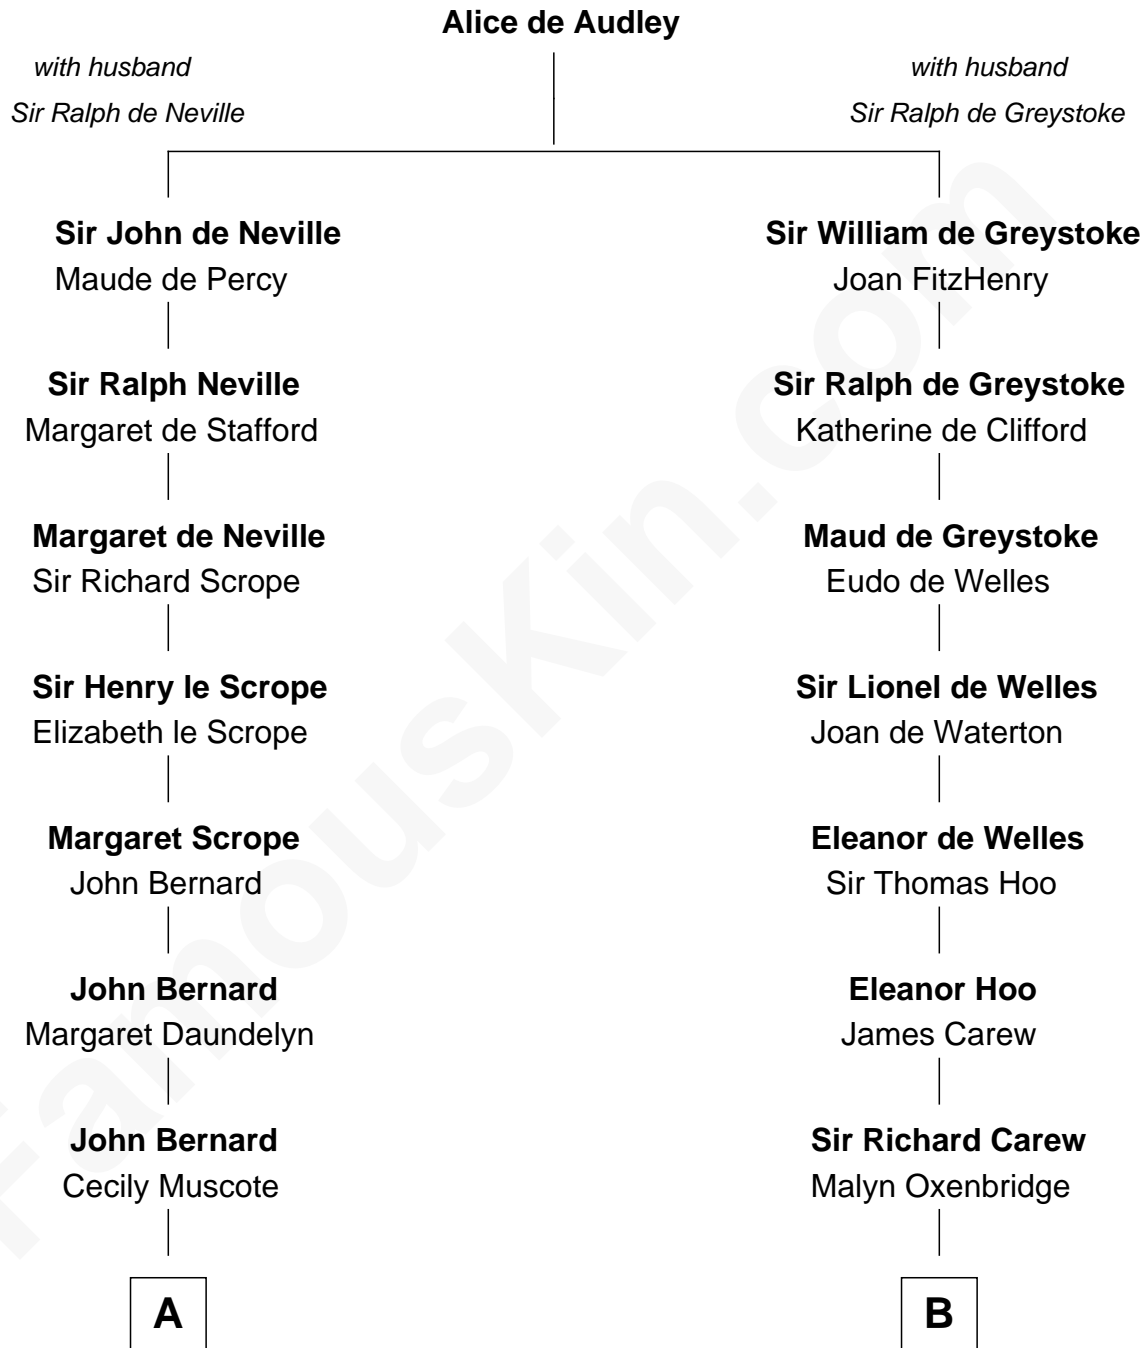

# FamousKin.com Relationship Chart of

**Helen Keller**

*Author and Activist*

16th cousin 2 times removed of

**Olivia De Havilland**

*Movie Actress*

C

Walter Augustus De Havilland

Lillian Augusta Ruse

Olivia De Havilland

*Movie Actress*

FamousKin.com