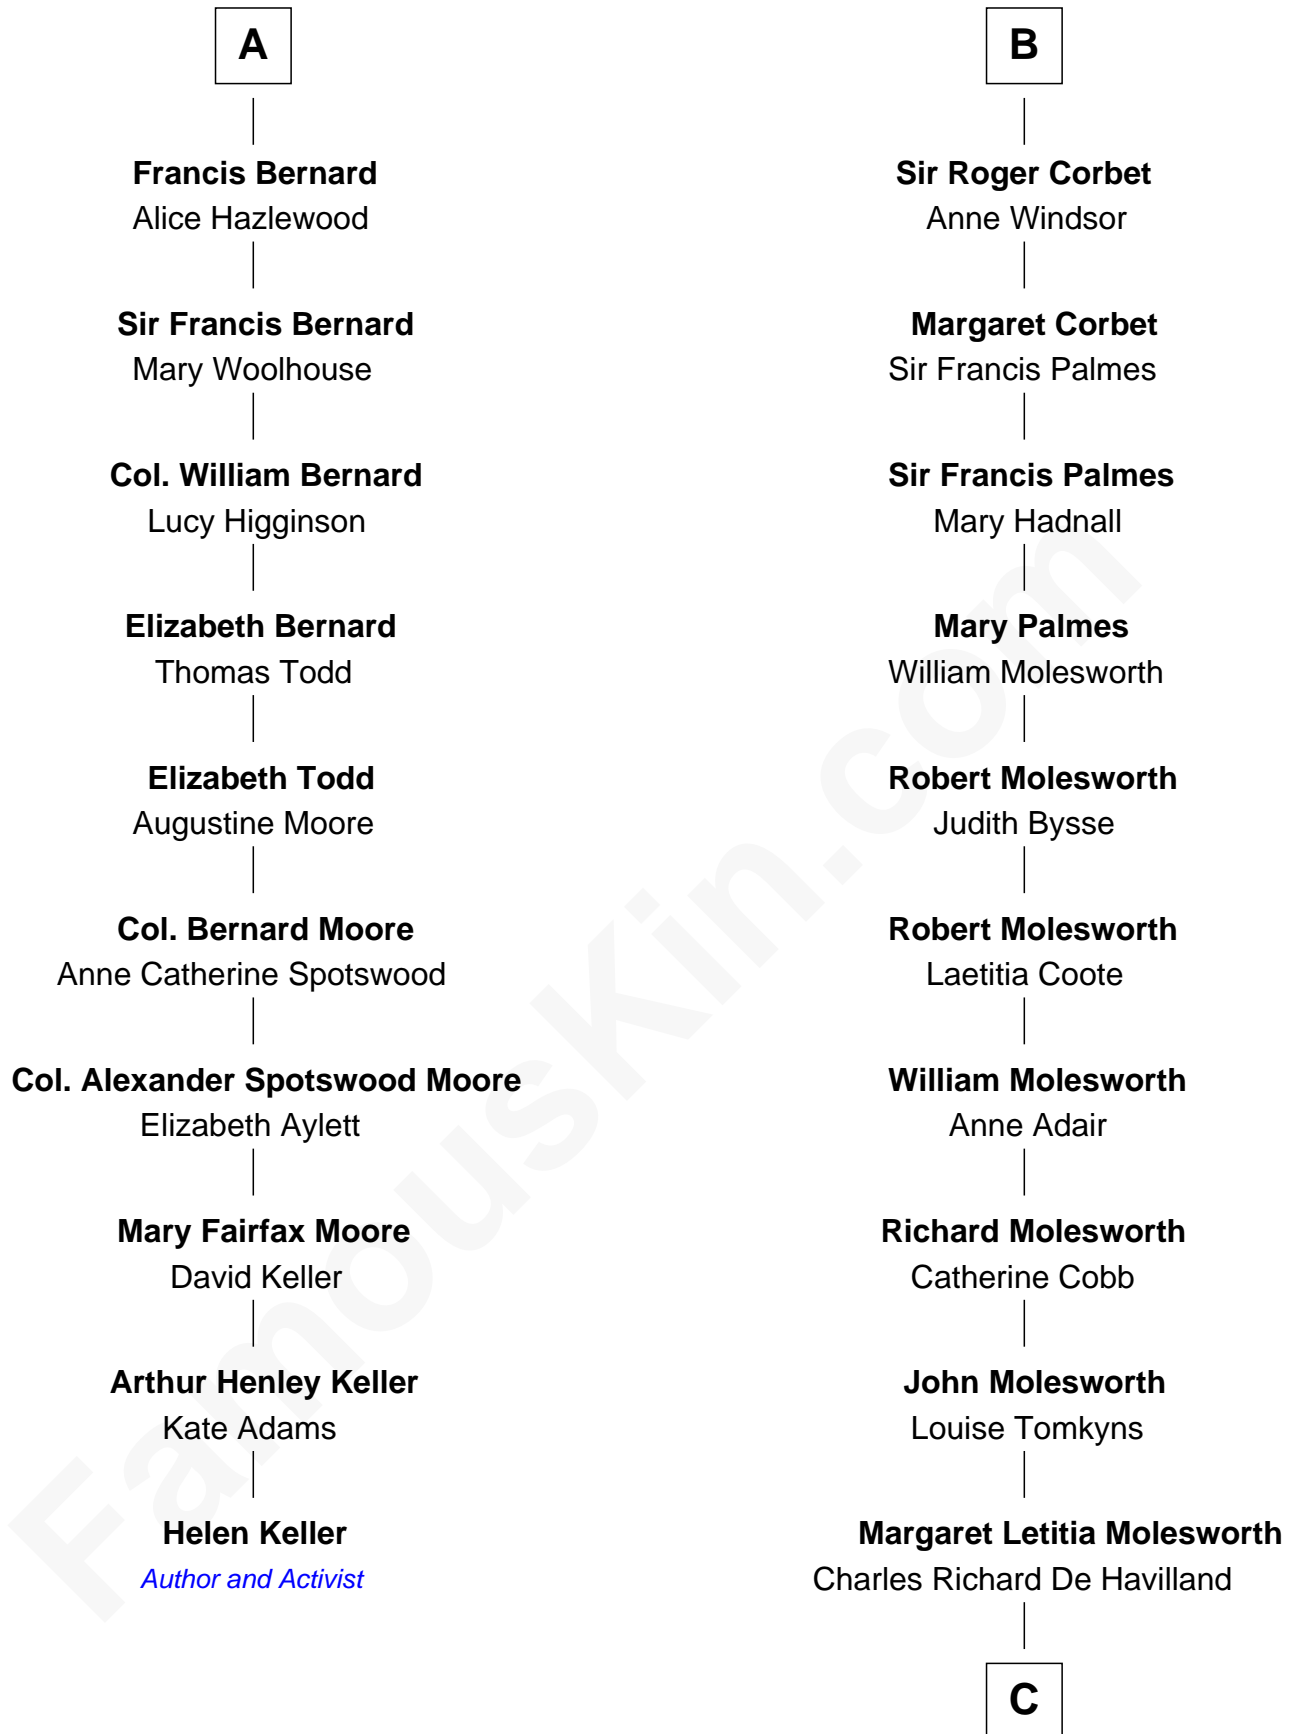

# FamousKin.com Relationship Chart of

**Helen Keller**

*Author and Activist*

16th cousin 2 times removed of

**Olivia De Havilland**

*Movie Actress*

**Ralph de Stafford**  
Margaret de Audley

**Sir Hugh de Stafford**  
Philippa de Beauchamp

**Sir Henry le Scrope**  
Elizabeth le Scrope

**Sir William Ferrers**  
Elizabeth Belknap

**Margaret Scrope**  
John Bernard

**Anne Ferrers**  
Sir Walter Devereux

**John Bernard**  
Margaret Daundelyn

**Elizabeth Devereux**  
Sir Richard Corbet

**John Bernard**  
Cecily Muscote

**Sir Robert Corbet**  
Elizabeth Vernon

**A**

**B**

C

Walter Augustus De Havilland

Lillian Augusta Ruse

Olivia De Havilland