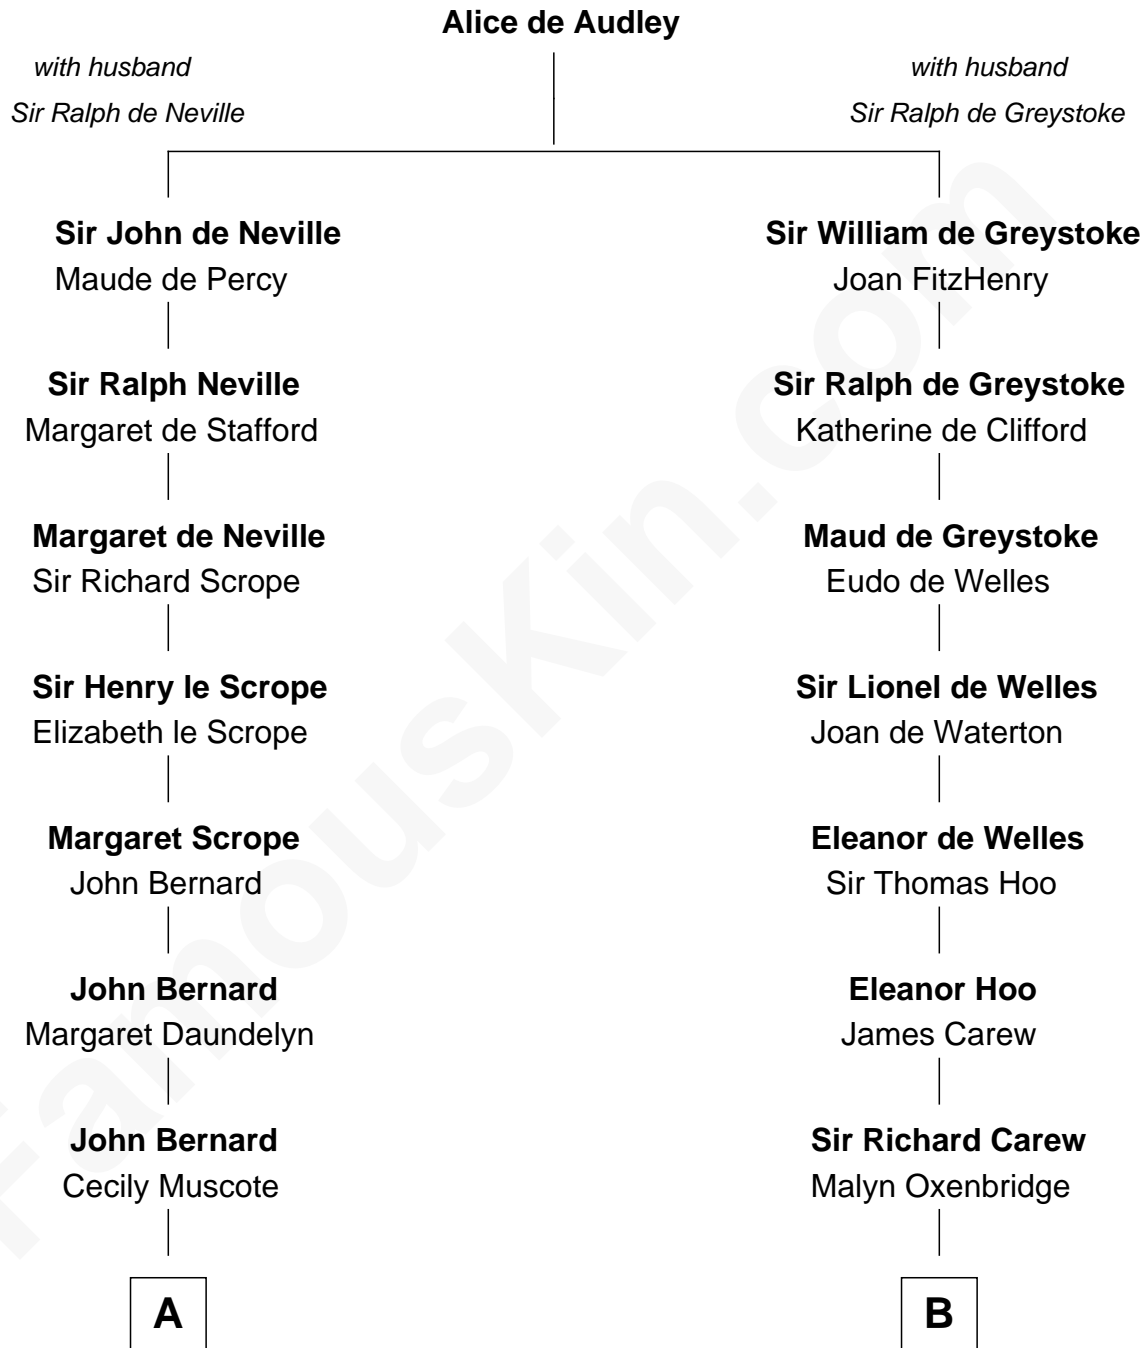

FamousKin.com Relationship Chart of

Helen Keller

Author and Activist

16th cousin 2 times removed of

Joan Fontaine

Movie Actress

C

Walter Augustus De Havilland

Lillian Augusta Ruse

Joan Fontaine

Movie Actress

FamousKin.com