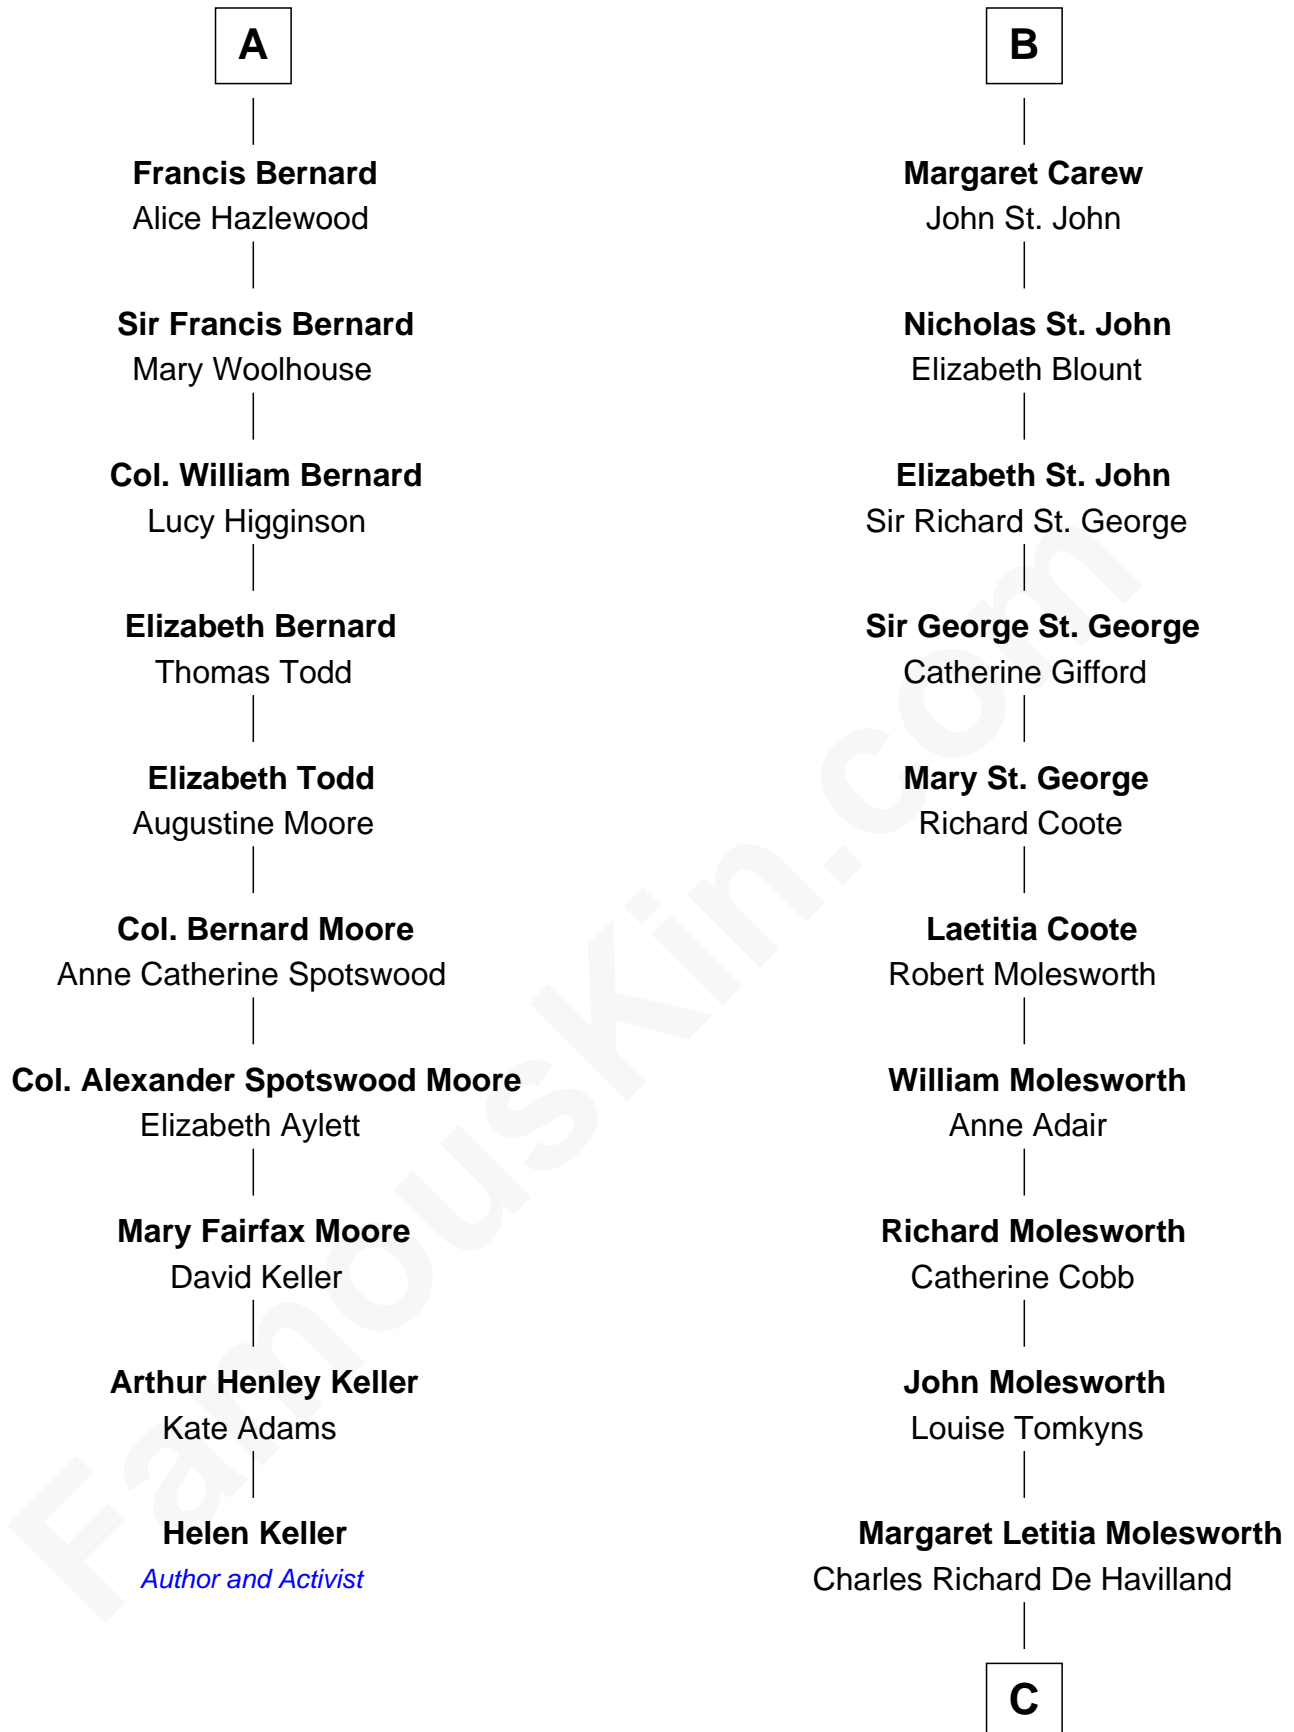

FamousKin.com Relationship Chart of

Helen Keller

Author and Activist

16th cousin 2 times removed of

Joan Fontaine

Movie Actress

C

Walter Augustus De Havilland