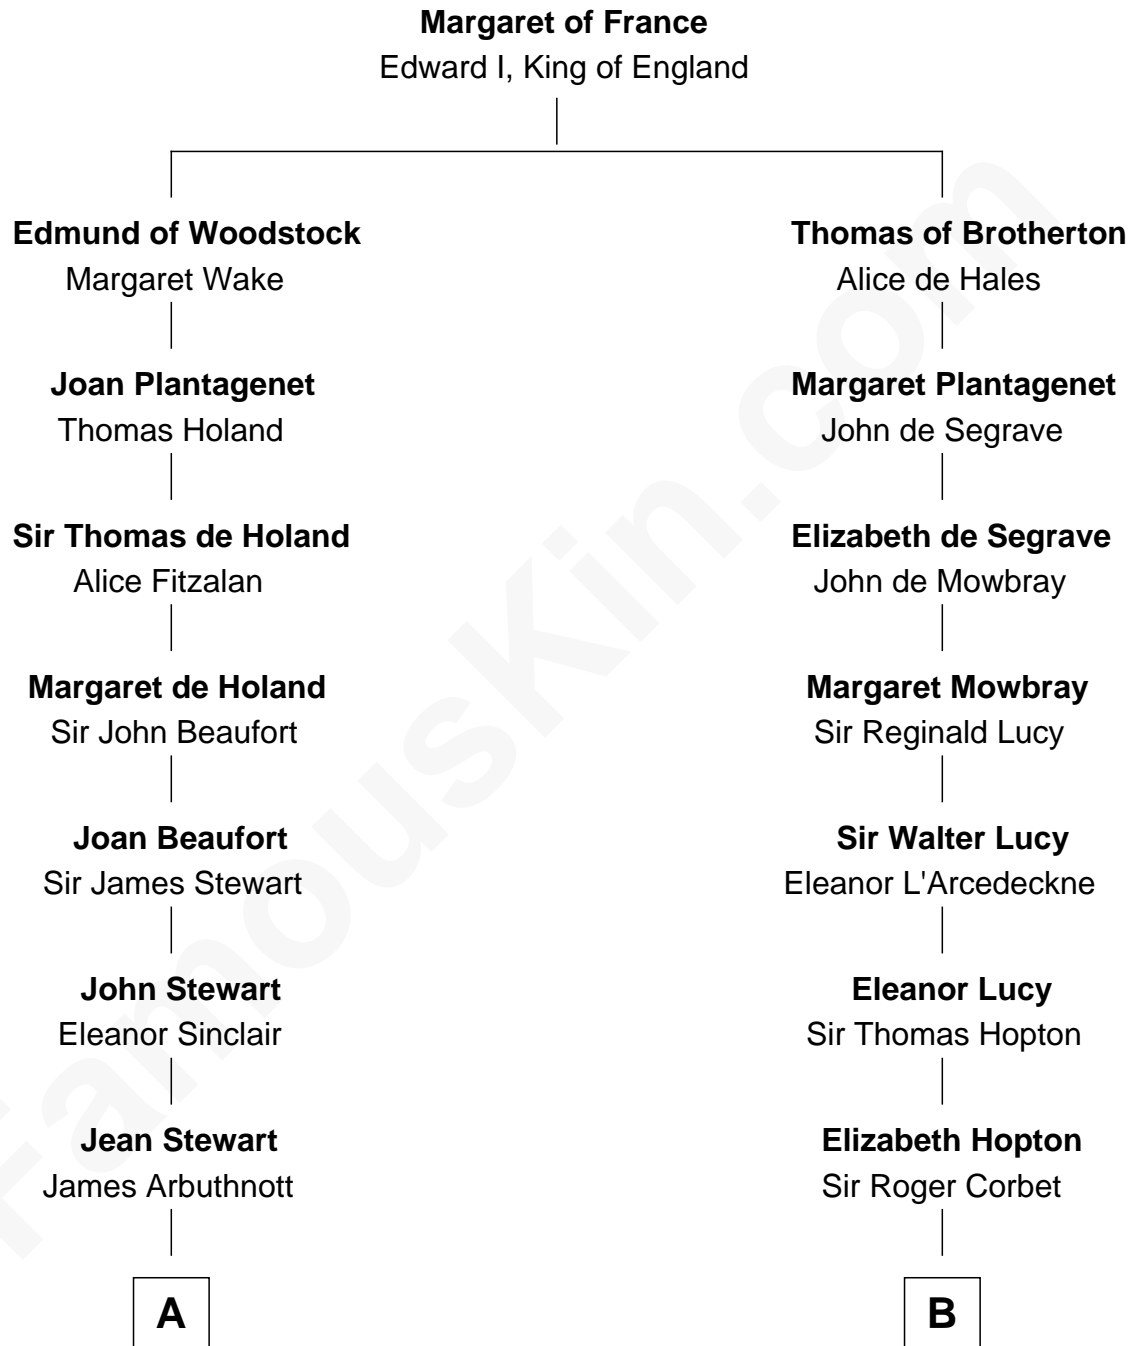

FamousKin.com Relationship Chart of

Helen Keller

Author and Activist

17th cousin 3 times removed of

Joan Fontaine

Movie Actress

C

John Molesworth

Louise Tomkyns

Margaret Letitia Molesworth

Charles Richard De Havilland

Walter Augustus De Havilland

Lillian Augusta Ruse

Joan Fontaine

Movie Actress

FamousKin.com