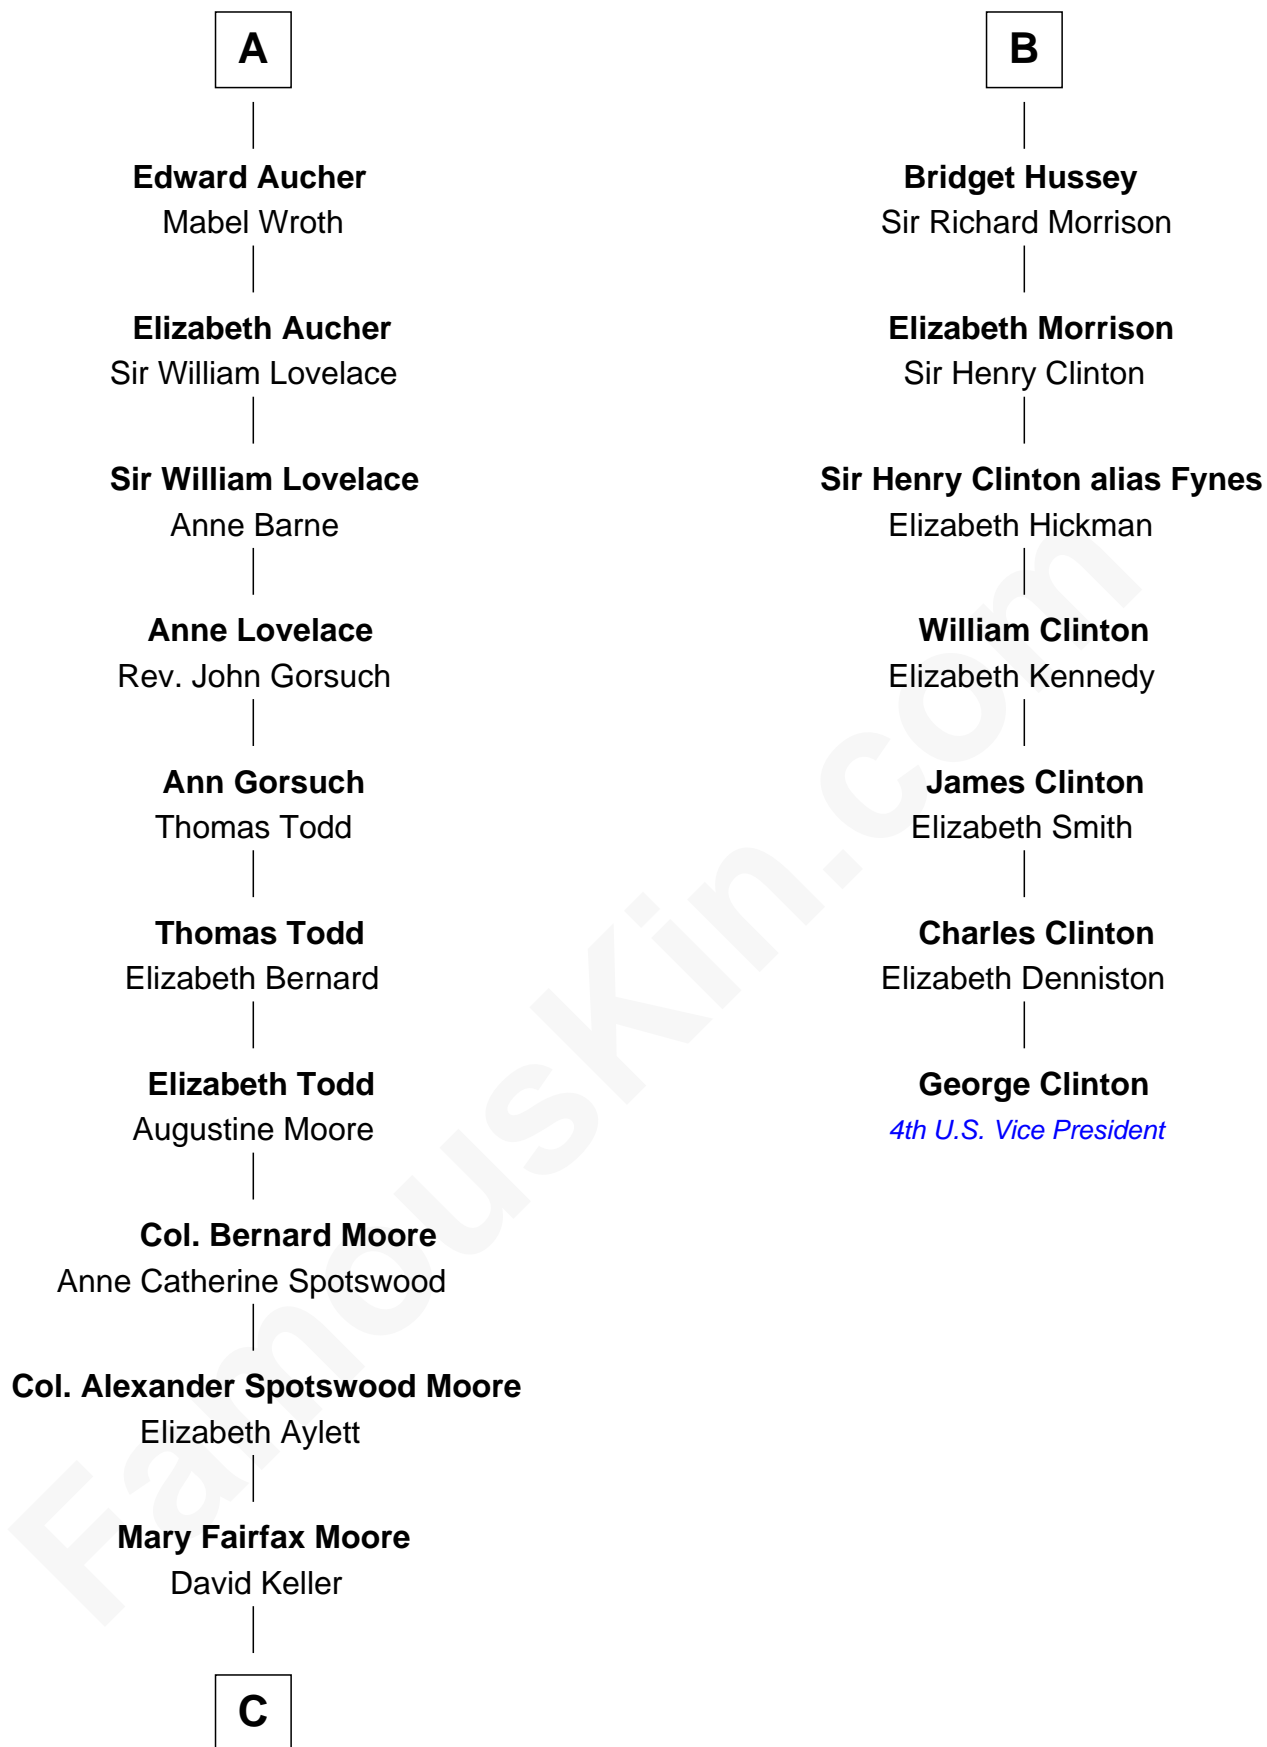

# FamousKin.com Relationship Chart of

**Helen Keller**

*Author and Activist*

13th cousin 5 times removed of

**George Clinton**

*4th U.S. Vice President*

**William de Montagu**  
Katherine de Grandison

**Sibyl de Montagu**  
Sir Edmund Fitzalan

**Affra Cornwallis**  
Sir Anthony Aucher

**A**

**Philippa de Montagu**  
Sir Roger de Mortimer

**Edmund Mortimer**  
Philippa Plantagenet

**Elizabeth Mortimer**  
Sir Henry Percy

**Sir Henry Percy**  
Eleanor Neville

**Katherine Percy**  
Sir Edmund Grey

**George Grey**  
Catherine Herbert

**Anne Grey**  
Sir John Hussey

**B**

**C**

—  
**Arthur Henley Keller**

Kate Adams

—  
**Helen Keller**