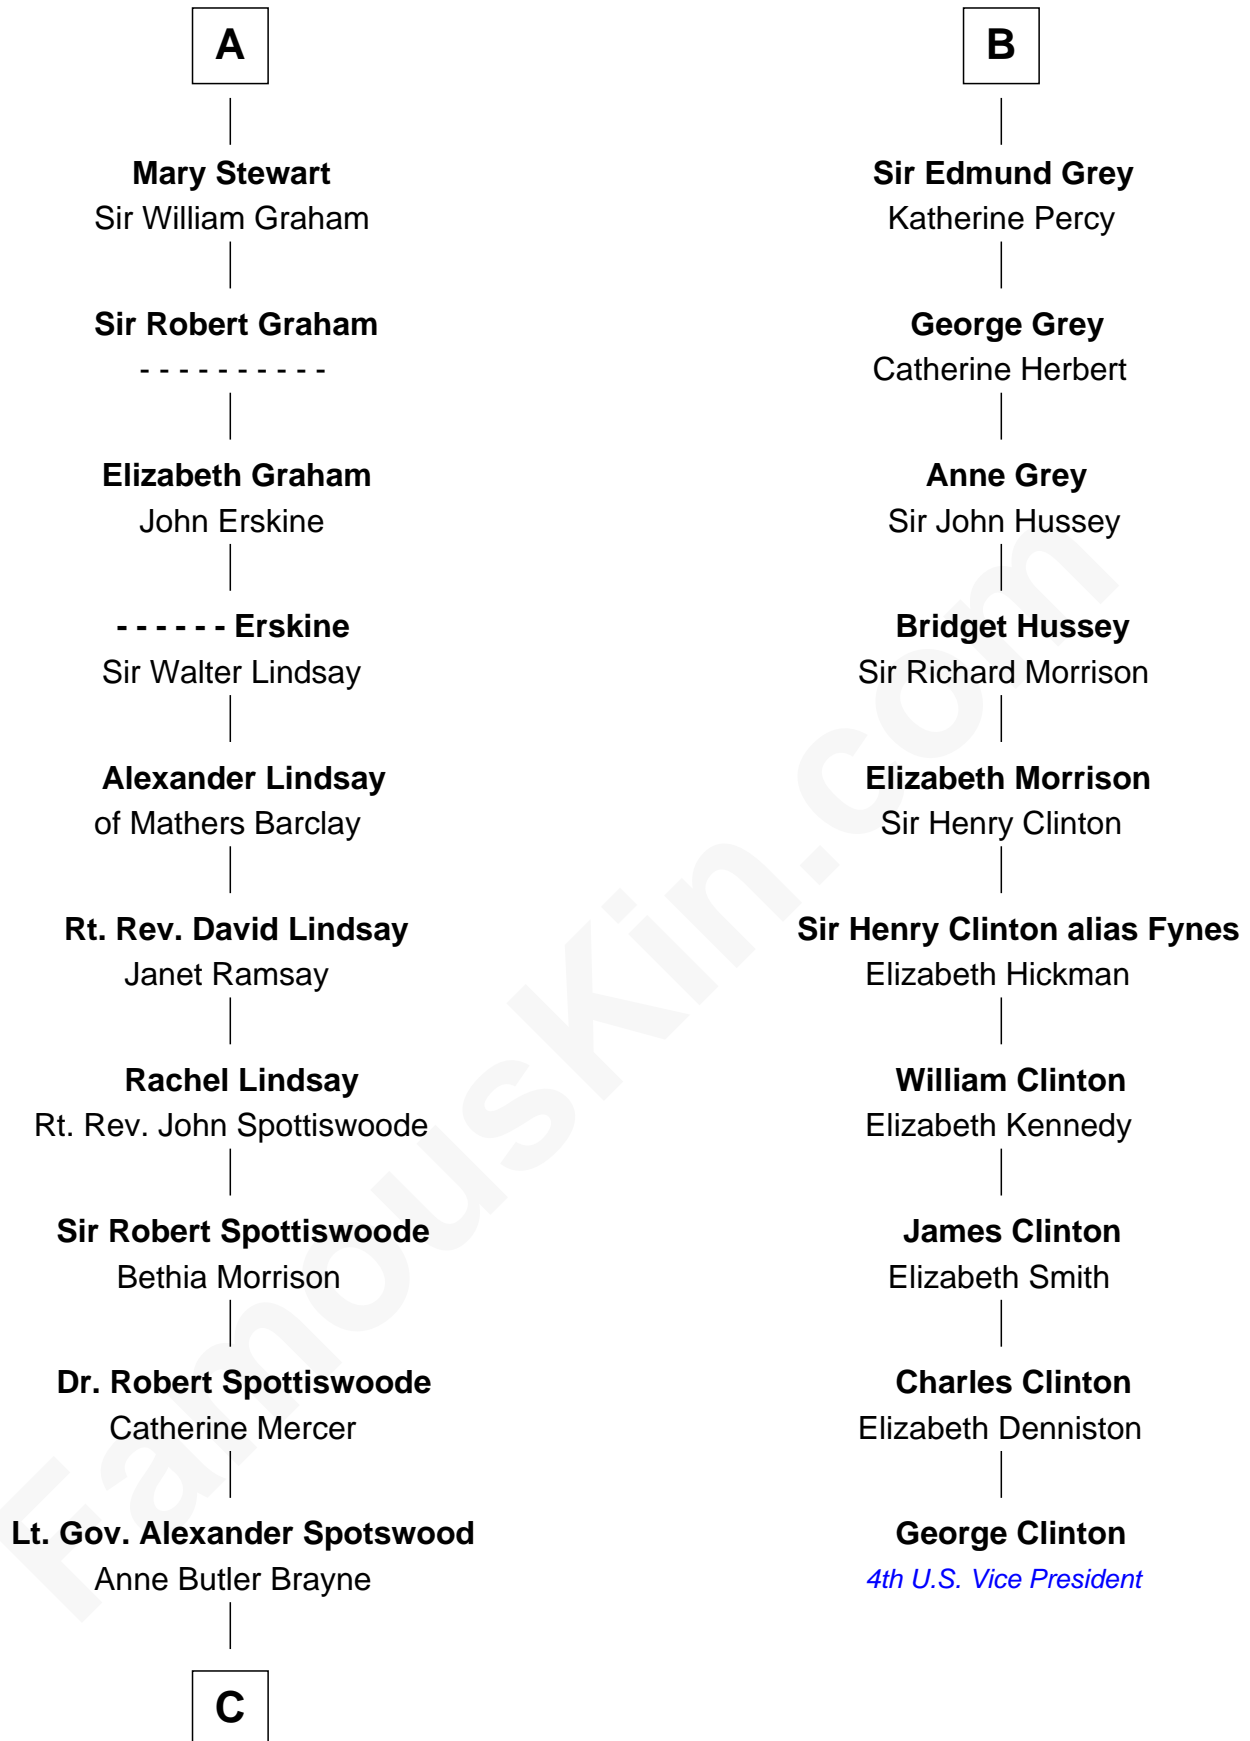

# FamousKin.com Relationship Chart of

**Helen Keller**

*Author and Activist*

16th cousin 5 times removed of

**George Clinton**

*4th U.S. Vice President*

**David of Huntingdon**

Maud of Chester

Sir Henry de Hastings

**Sir Henry de Hastings**

Joan de Cantilupe

**Sir John de Hastings**

Isabel de Valence

**Elizabeth de Hastings**

Sir Roger de Grey

**Sir Reynold de Grey**

Eleanor le Strange

**Sir Reynold Grey**

Margaret de Ros

**Sir John Grey**

Constance de Holand

**B**

**C**

—  
**Anne Catherine Spotswood**

Col. Bernard Moore

—  
**Col. Alexander Spotswood Moore**

Elizabeth Aylett

—  
**Mary Fairfax Moore**

David Keller

—  
**Arthur Henley Keller**

Kate Adams

—  
**Helen Keller**