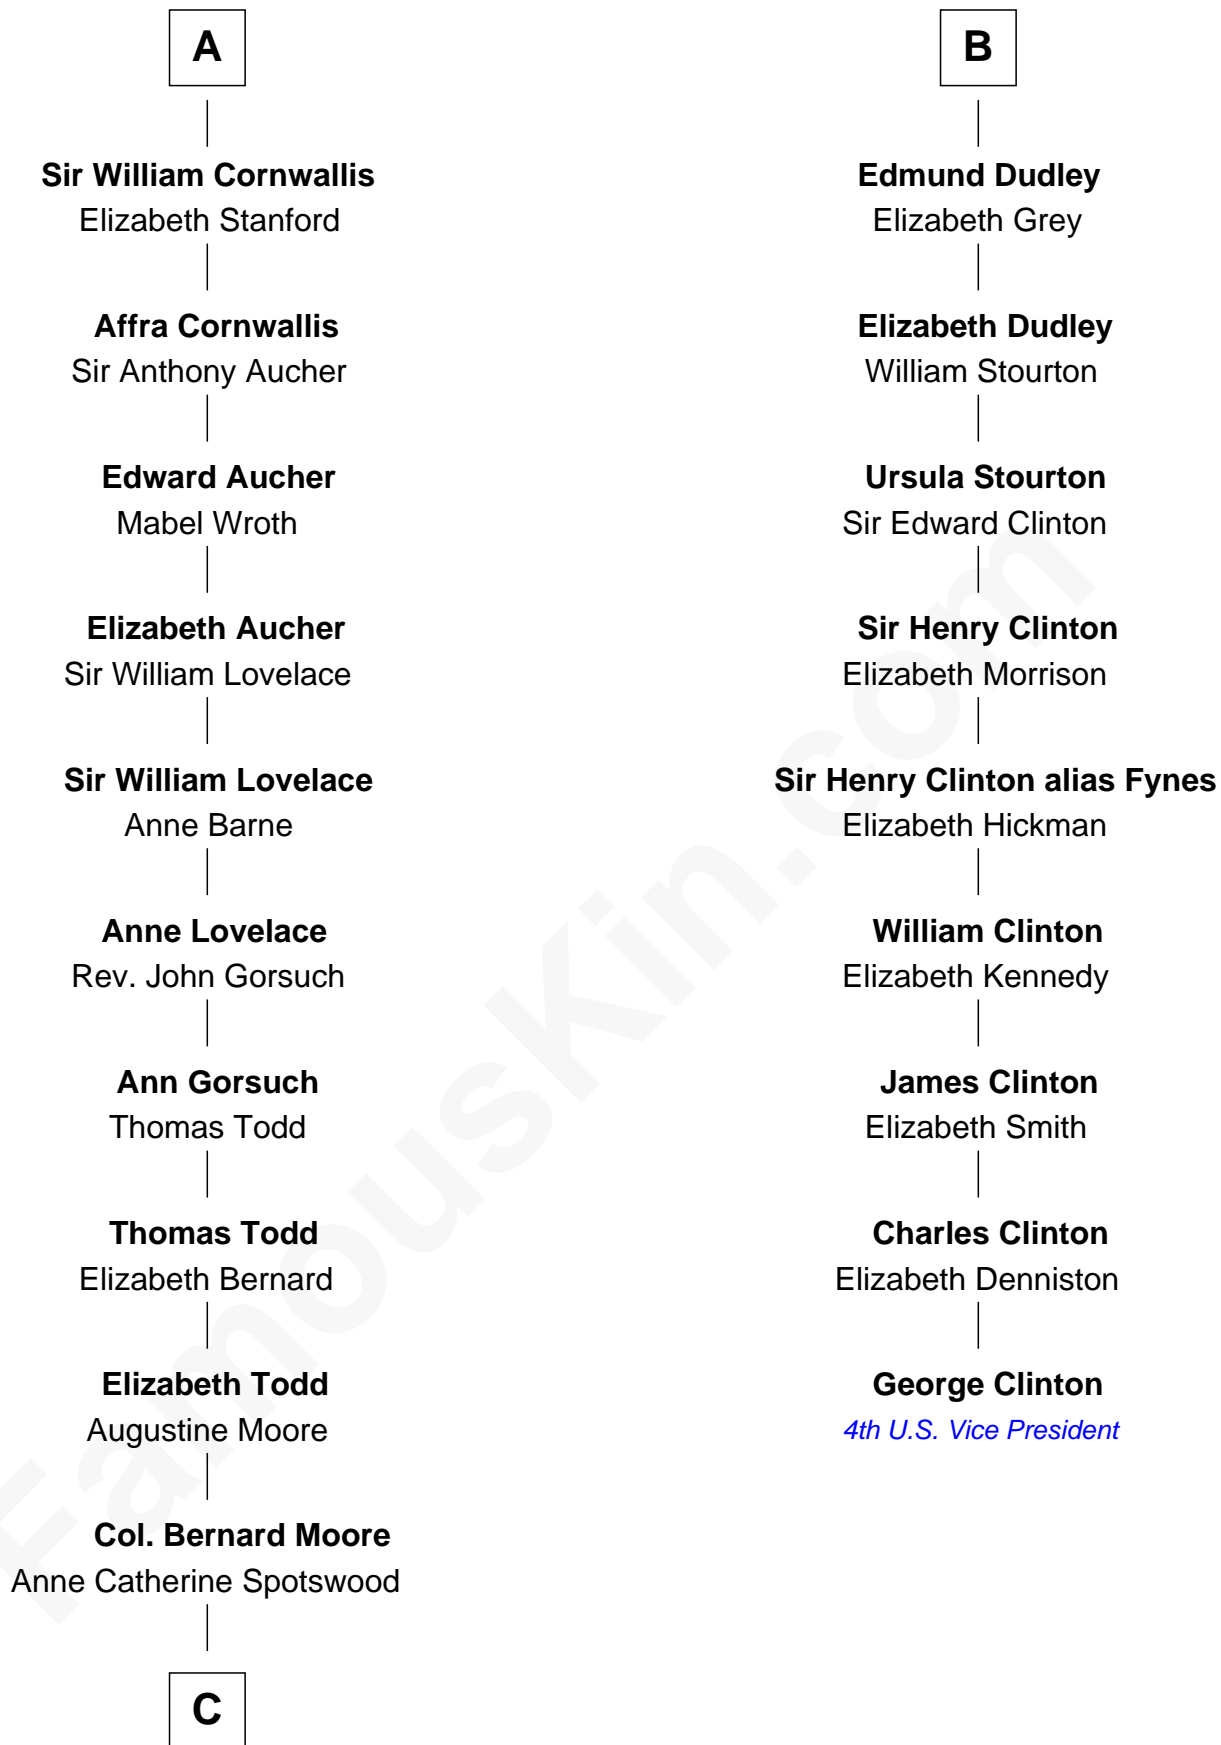

FamousKin.com Relationship Chart of

Helen Keller

Author and Activist

15th cousin 5 times removed of

George Clinton

4th U.S. Vice President

Sir Hugh le Despencer

Isabella de Beauchamp

Margaret de Goushill

Sir Philip le Despencer

Joan de Cobham

Sir Philip le Despencer

Elizabeth - - - - -

Alice le Despenser

Sir John Sutton

Sir John Sutton

Constance Blount

Sir John Sutton

Elizabeth Berkeley

Sir John Sutton Dudley

Elizabeth Bramshot

B

C

Col. Alexander Spotswood Moore

Elizabeth Aylett

Mary Fairfax Moore

David Keller

Arthur Henley Keller

Kate Adams

Helen Keller

Author and Activist

FamousKin.com