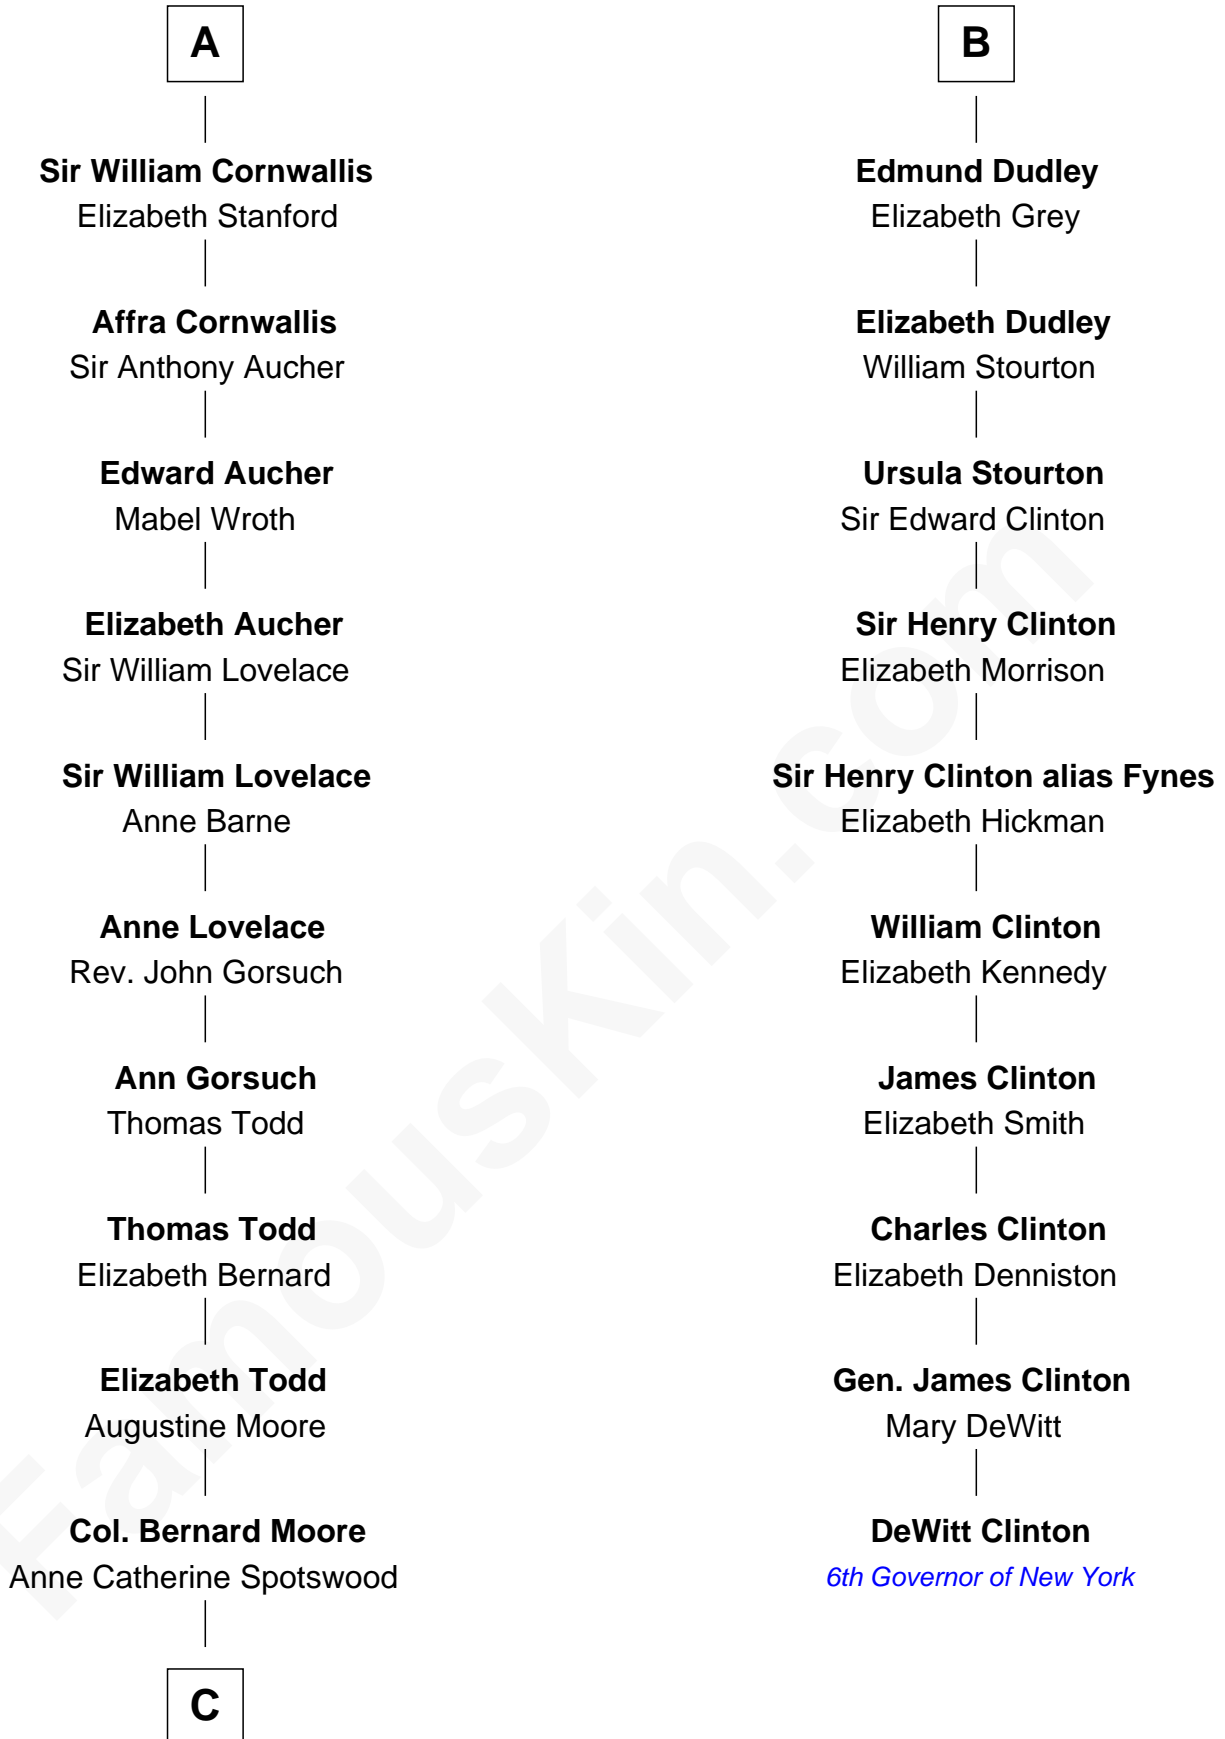

# FamousKin.com Relationship Chart of

**Helen Keller**

*Author and Activist*

16th cousin 4 times removed of

**DeWitt Clinton**

*6th Governor of New York*

**Sir Hugh le Despencer**

Isabella de Beauchamp

Margaret de Goushill

**Sir Philip le Despencer**

Joan de Cobham

**Sir Philip le Despencer**

Elizabeth - - - - -

**Alice le Despenser**

Sir John Sutton

**Sir John Sutton**

Constance Blount

**Sir John Sutton**

Elizabeth Berkeley

**Sir John Sutton Dudley**

Elizabeth Bramshot

**B**

**C**

Col. Alexander Spotswood Moore

Elizabeth Aylett

Mary Fairfax Moore

David Keller

Arthur Henley Keller

Kate Adams

**Helen Keller**

*Author and Activist*

FamousKin.com