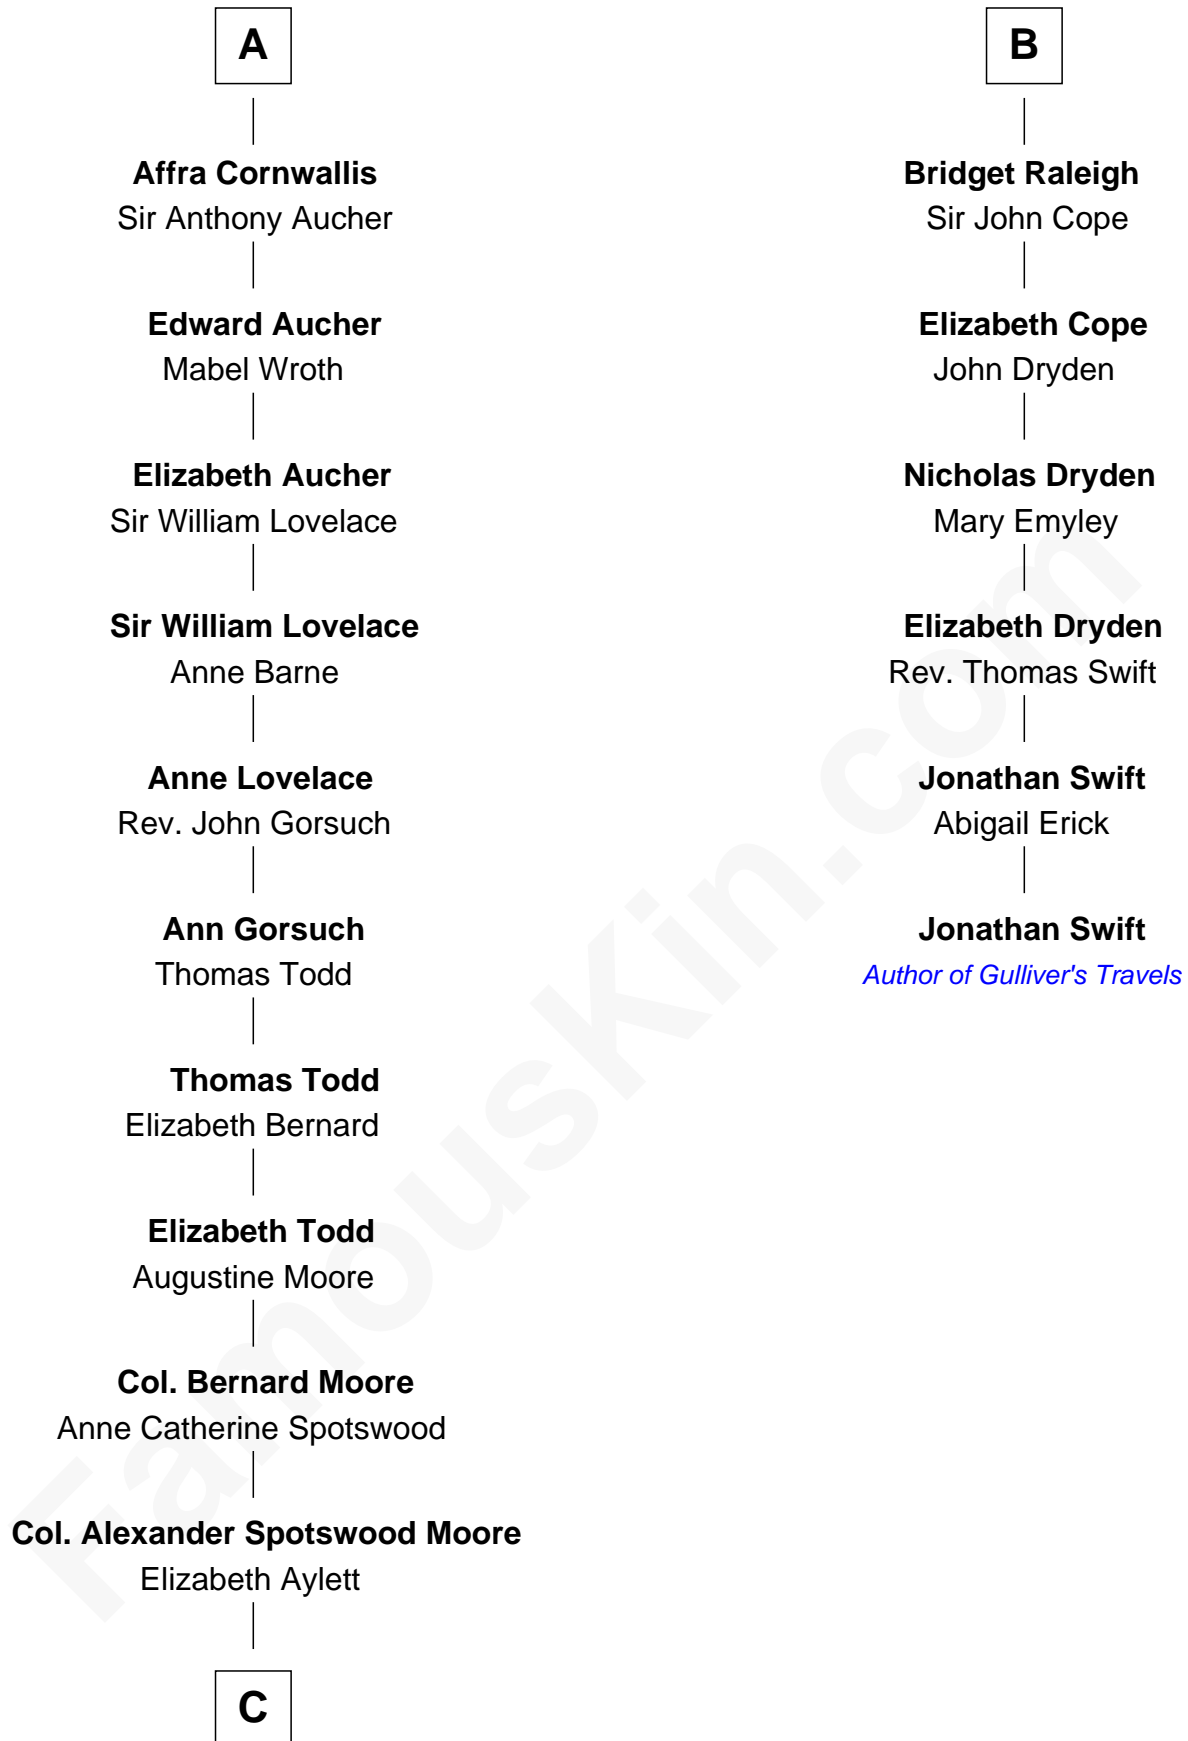

FamousKin.com Relationship Chart of

Helen Keller

Author and Activist

12th cousin 7 times removed of

Jonathan Swift

Author of Gulliver's Travels

Hugh le Despencer

Eleanor de Clare

William Raleigh

Sir Edward Raleigh

Margaret Verney

Sir Edward Raleigh

Anne Chamberlayne

B

C

—
Mary Fairfax Moore