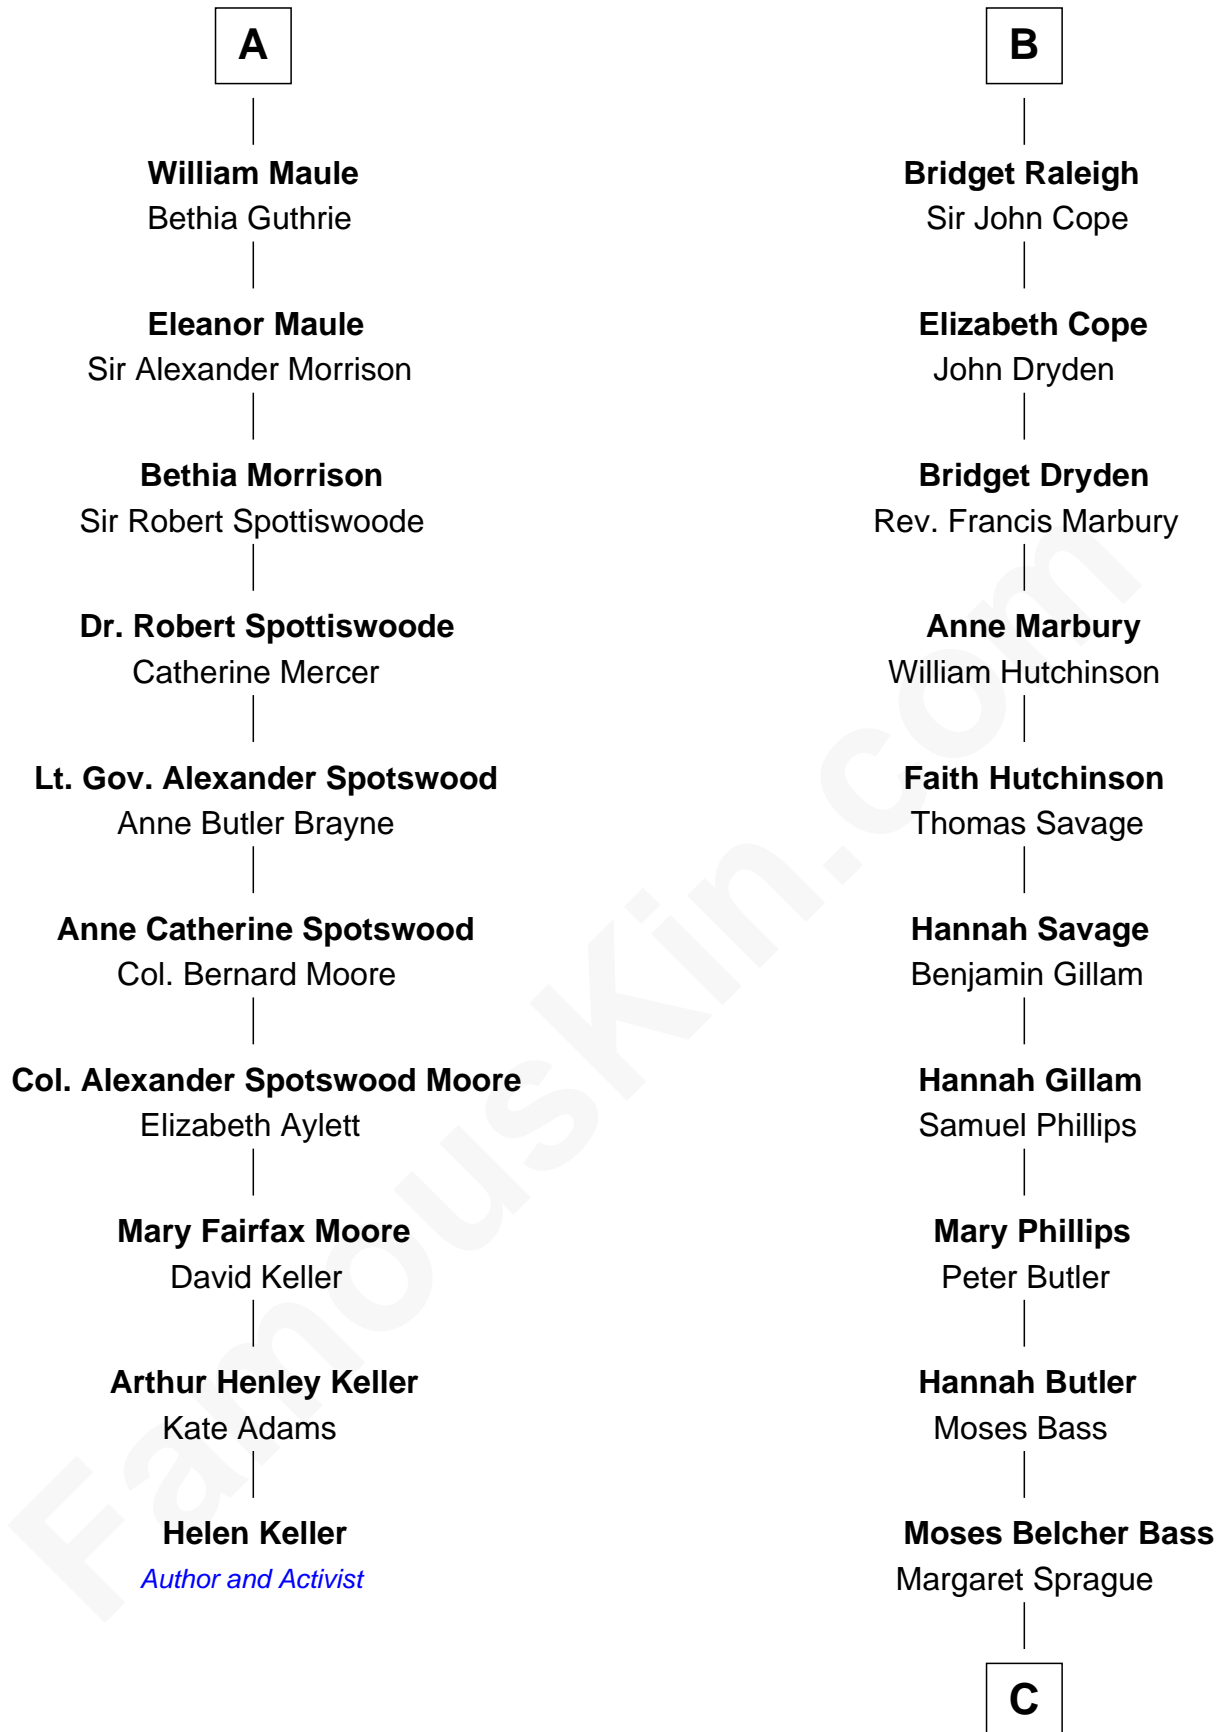

# FamousKin.com Relationship Chart of

**Helen Keller**

*Author and Activist*

16th cousin 5 times removed of

**Erskine Childers**

*4th President of Ireland*

**Edmund Fitzalan**

Alice de Warenne

**Richard Fitzalan**  
Eleanor Plantagenet

**Alice Fitzalan**  
Sir Thomas de Holand

**Margaret de Holand**  
Sir John Beaufort

**Joan Beaufort**  
Sir James Stewart

**John Stewart**  
Eleanor Sinclair

**Jean Stewart**  
James Arbuthnott

**Isabel Arbuthnott**  
Sir Robert Maule

**A**

**Mary Fitzalan**  
John le Strange

**Ankaret le Strange**  
Sir Richard Talbot

**Mary Talbot**  
Sir Thomas Greene

**Sir Thomas Greene**  
Phillippa Ferrers

**Elizabeth Greene**  
William Raleigh

**Sir Edward Raleigh**  
Margaret Verney

**Sir Edward Raleigh**  
Anne Chamberlayne

**B**

**C**

**Mary Butler Bass**

Elisha Smith

**Cordelia Miller Smith**

William Robert Pearmain