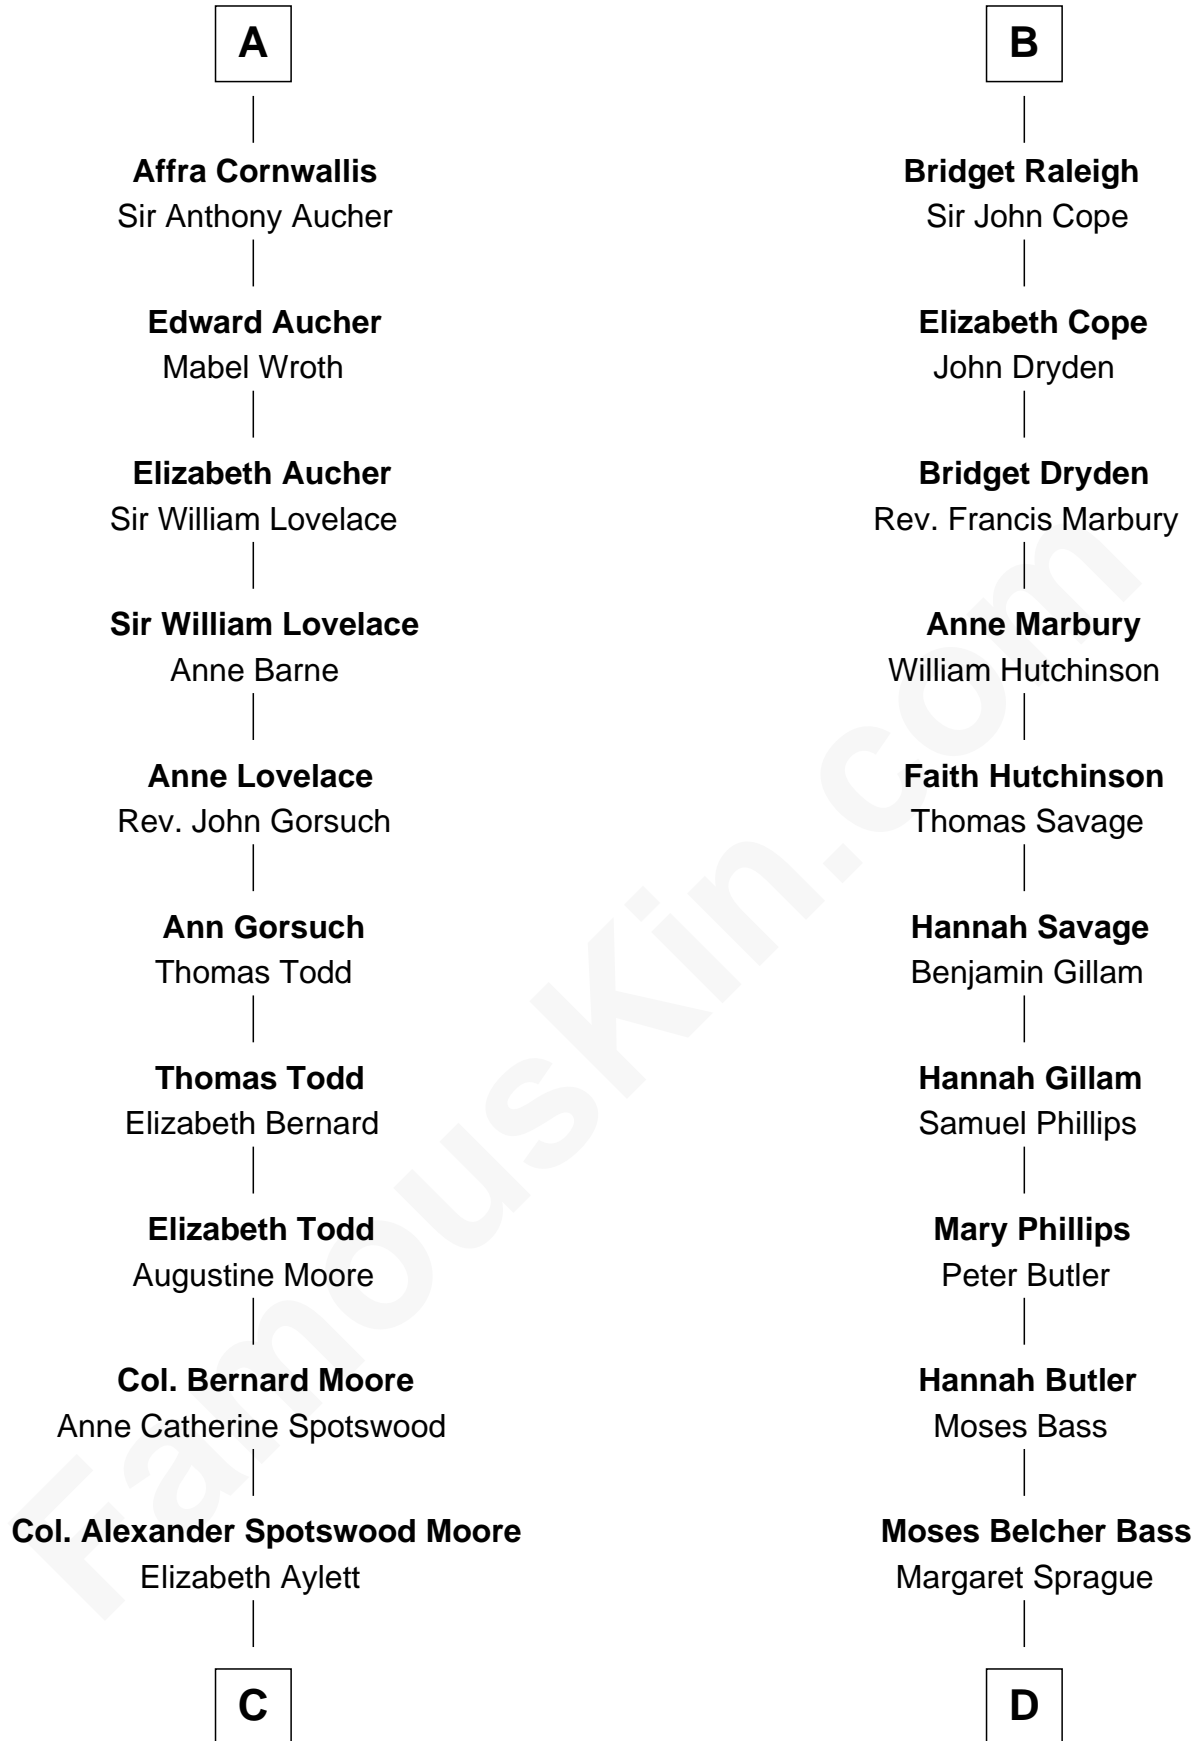

# FamousKin.com Relationship Chart of

**Helen Keller**

*Author and Activist*

19th cousin 2 times removed of

**Erskine Childers**

*4th President of Ireland*

**Hugh le Despencer**

Eleanor de Clare

**Anne Pashley**

Edward Tyrrell

**Philippa Tyrrell**

Thomas Cornwallis

**Sir William Cornwallis**

Elizabeth Stanford

**A**

**Sir Edward le Despencer**

William Raleigh

**Sir Edward Raleigh**

Margaret Verney

**Sir Edward Raleigh**

Anne Chamberlayne

**B**

**C**

**Mary Fairfax Moore**

David Keller

**Arthur Henley Keller**

Kate Adams

**Helen Keller**

*Author and Activist*

**D**

**Mary Butler Bass**

Elisha Smith