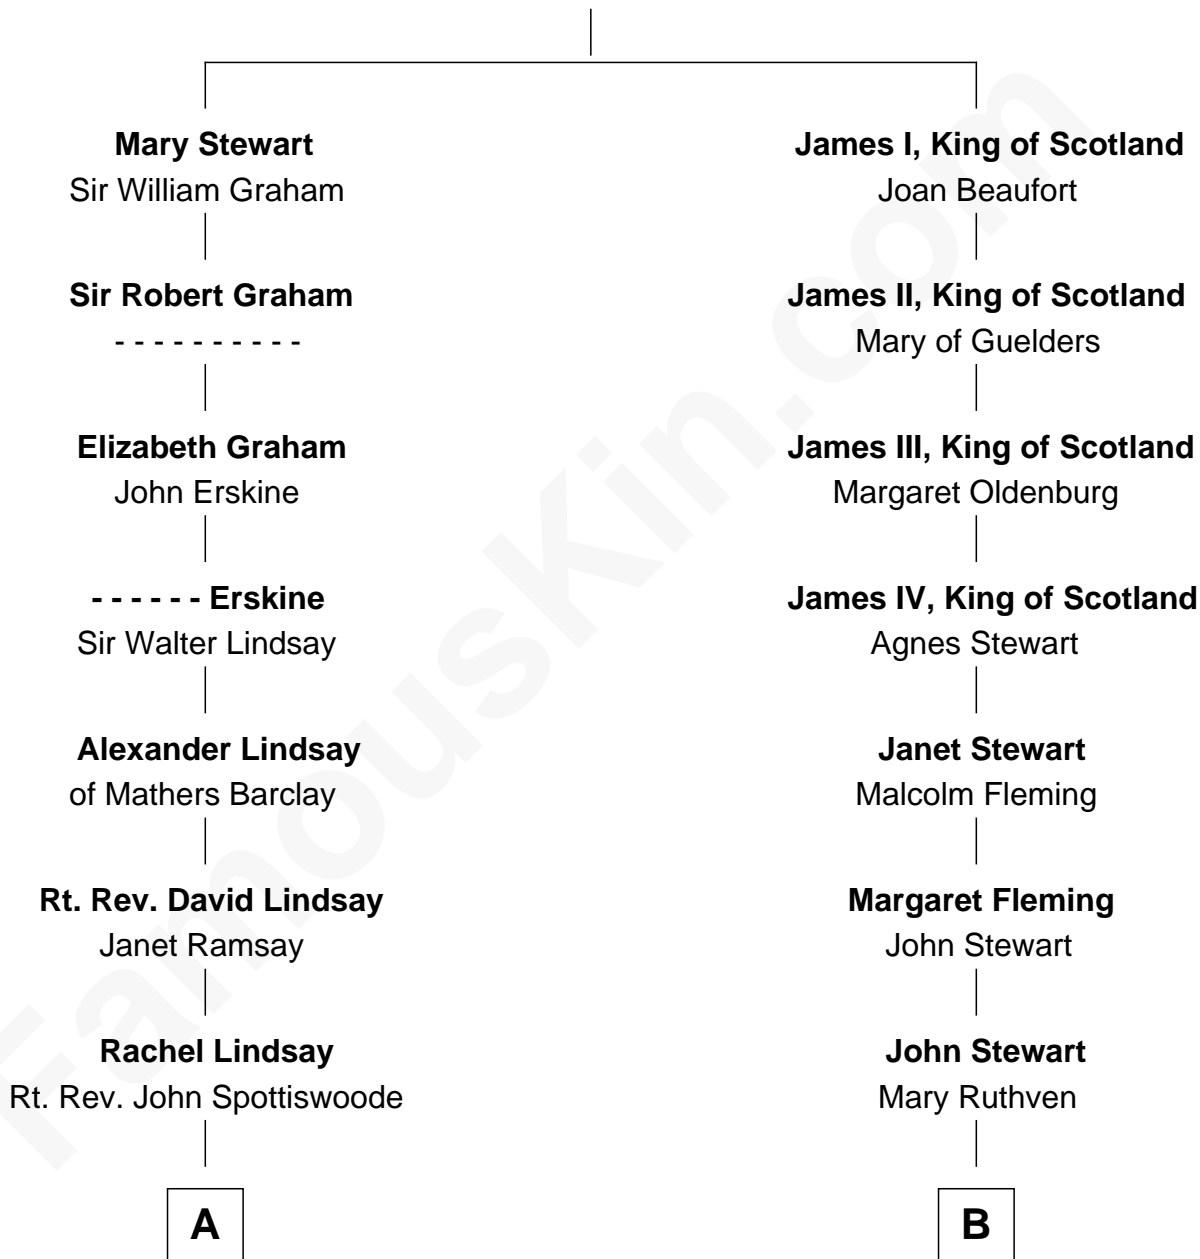

# FamousKin.com Relationship Chart of

**Helen Keller**

*Author and Activist*

14th cousin 5 times removed of

**Hugh Grant**

*Movie Actor*

**Robert III, King of Scotland**

Anabella Drummond

**C**

**Margaret Isobel Randolph**

John Cassilis MacLean

**Fynvola Susan MacLean**

James Murray Grant

**Hugh Grant**

*Movie Actor*

FamousKin.com