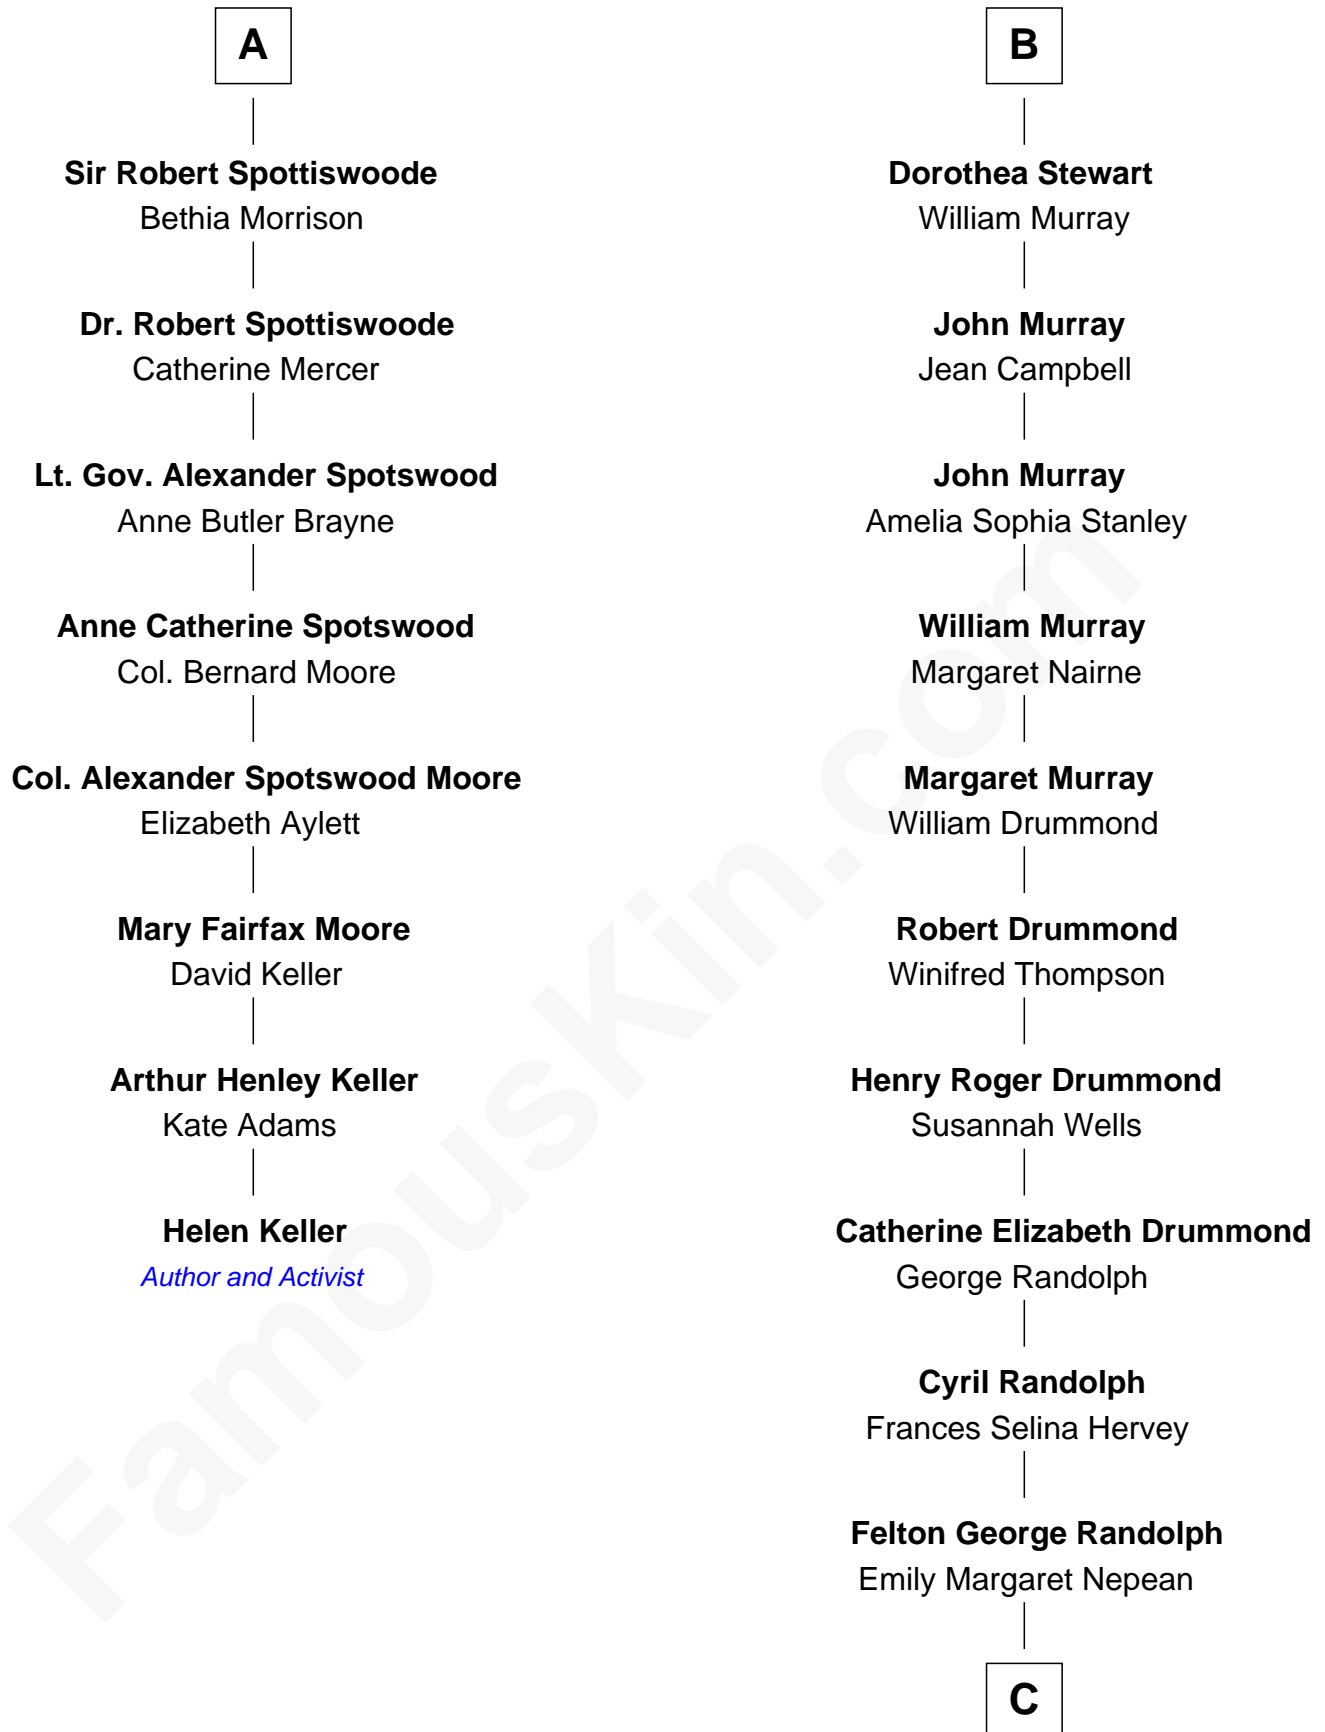

# FamousKin.com Relationship Chart of

**Helen Keller**

*Author and Activist*

14th cousin 5 times removed of

**Hugh Grant**

*Movie Actor*

**Robert III, King of Scotland**

Anabella Drummond

**C**

**Margaret Isobel Randolph**

John Cassilis MacLean

**Fynvola Susan MacLean**

James Murray Grant

**Hugh Grant**

*Movie Actor*

FamousKin.com