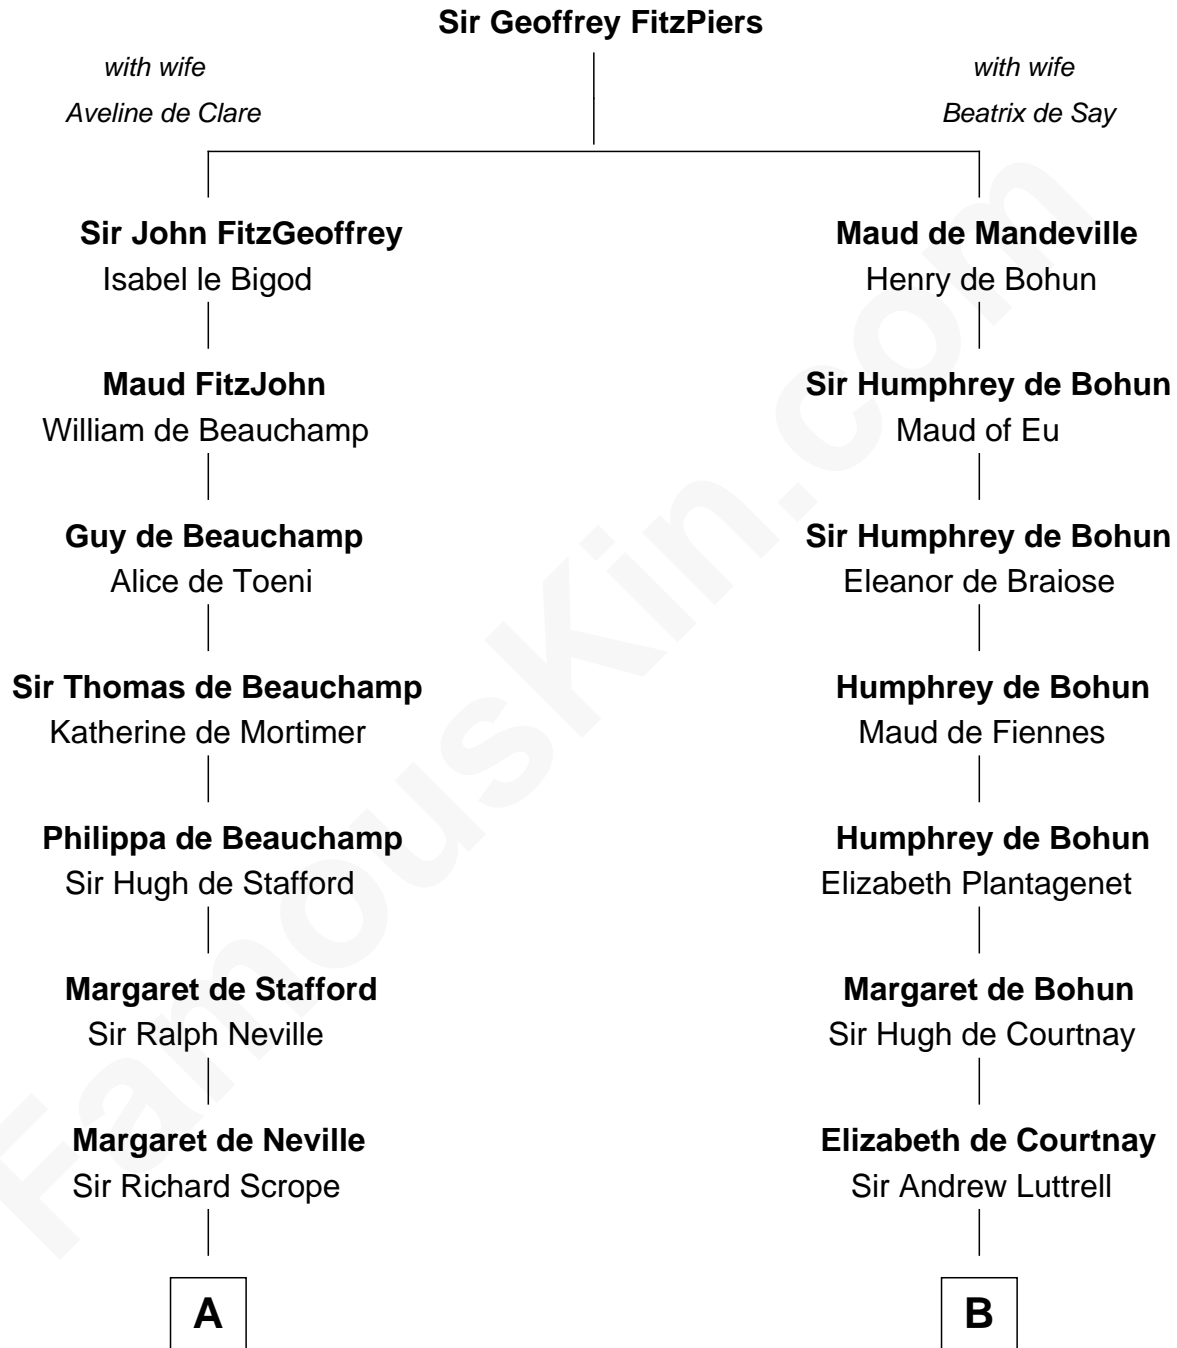

FamousKin.com Relationship Chart of

Helen Keller

Author and Activist

20th cousin 1 time removed of

Herman Melville

Author of Moby Dick

C

Col. Alexander Spotswood Moore

Elizabeth Aylett

Mary Fairfax Moore

David Keller

Arthur Henley Keller

Kate Adams

Helen Keller

Author and Activist

D