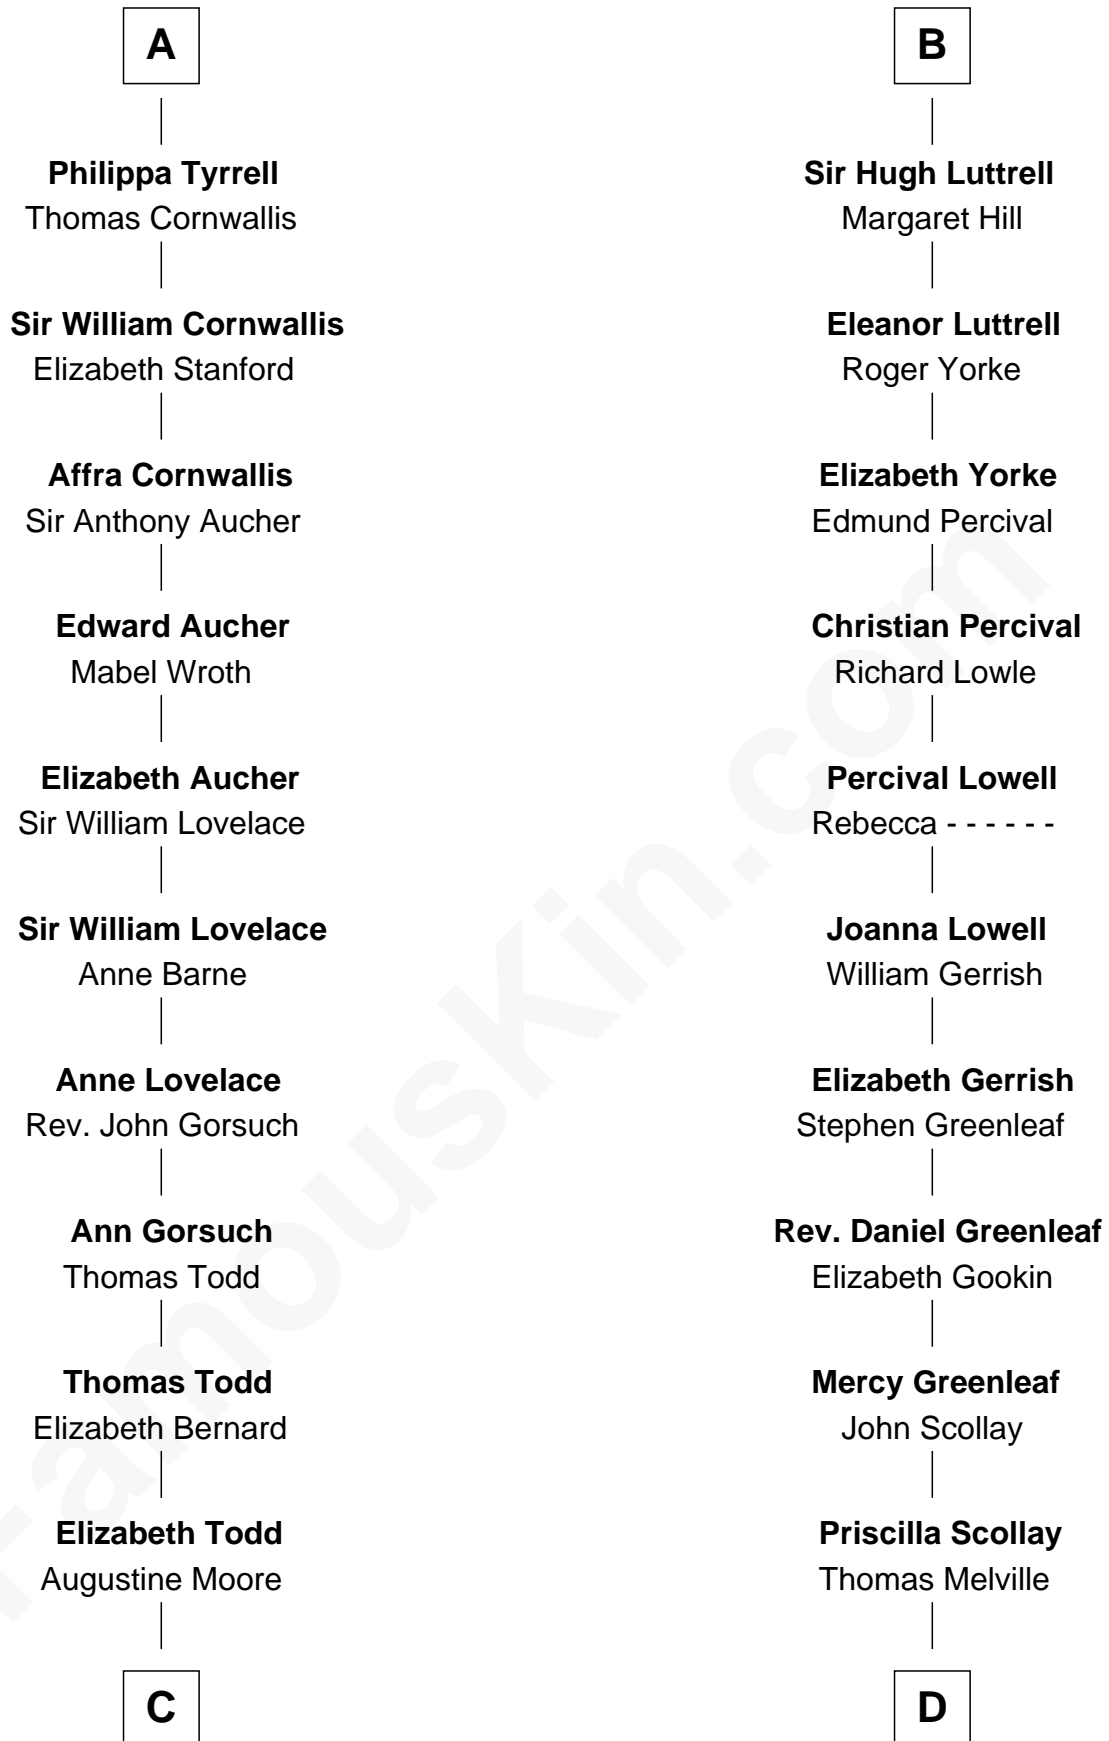

FamousKin.com Relationship Chart of

Helen Keller

Author and Activist

18th cousin 3 times removed of

Herman Melville

Author of Moby Dick

Sir Hugh le Despencer

Aveline Basset

Catherine de Beaumont

Sir John Luttrell

Margaret Touchet

Sir James Luttrell

Elizabeth Courtenay

B

C

Col. Bernard Moore
Anne Catherine Spotswood

Col. Alexander Spotswood Moore
Elizabeth Aylett

Mary Fairfax Moore
David Keller

Arthur Henley Keller
Kate Adams

Helen Keller
Author and Activist

D

Allan Melville
Maria Gansevoort

Herman Melville
Author of Moby Dick