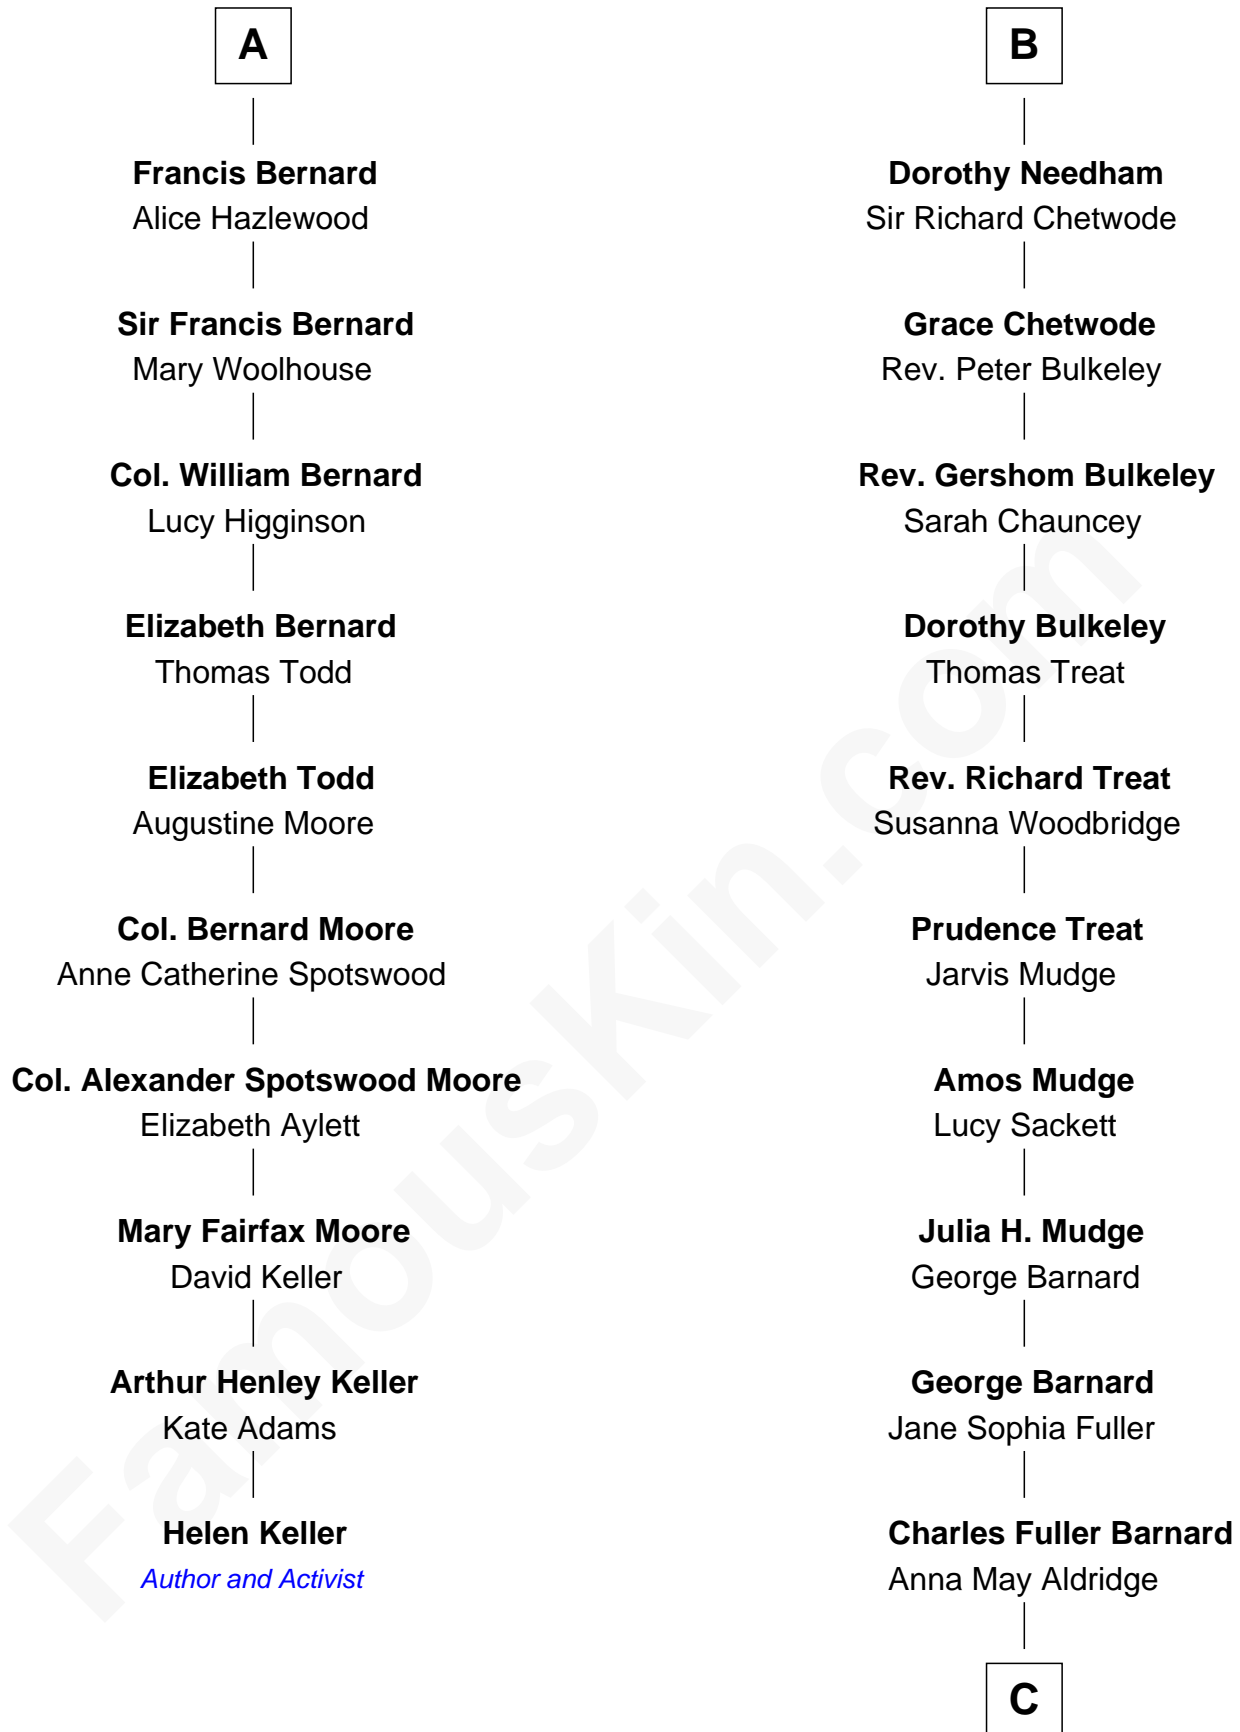

FamousKin.com Relationship Chart of

Helen Keller

Author and Activist

16th cousin 2 times removed of

Dick Clark

Radio and TV Host

Sir Thomas de Beauchamp

Katherine de Mortimer

Joan Fitzalan

Joan Beauchamp

James Butler

Elizabeth Butler

John Talbot

Sir Gilbert Talbot

Audrey Cotton

Sir John Talbot

Margaret Troutbeck

Anne Talbot

Thomas Needham

Robert Needham

Frances Aston

B

C

Julia Fuller Barnard
Richard Augustus Clark