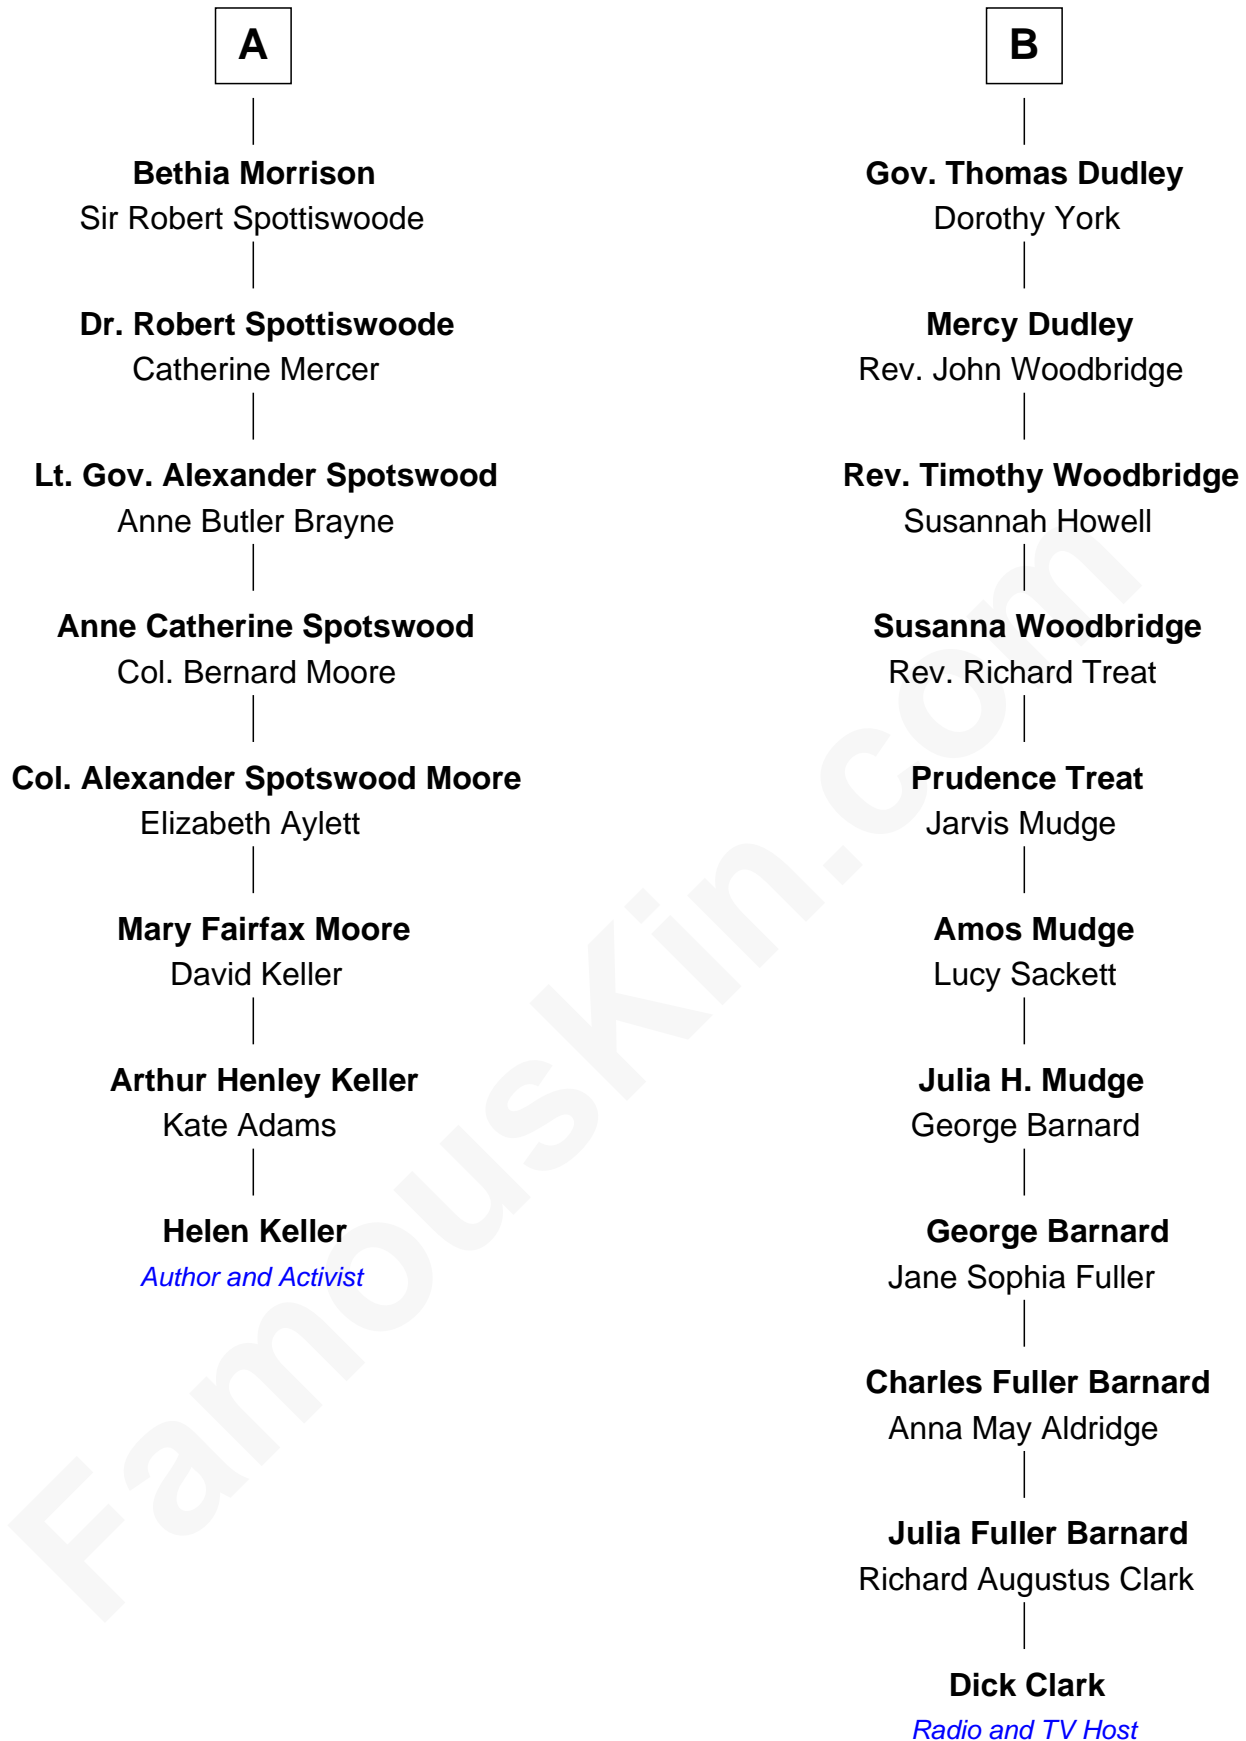

# FamousKin.com Relationship Chart of

**Helen Keller**

*Author and Activist*

14th cousin 3 times removed of

**Dick Clark**

*Radio and TV Host*

**John of Gaunt**

Katherine Roet

**Sir John Beaufort**  
Margaret de Holand

**Joan Beaufort**  
Sir James Stewart

**John Stewart**  
Eleanor Sinclair

**Jean Stewart**  
James Arbuthnott

**Isabel Arbuthnott**  
Sir Robert Maule

**William Maule**  
Bethia Guthrie

**Eleanor Maule**  
Sir Alexander Morrison

**A**

**Joan Beaufort**  
Sir Ralph Neville

**Katherine Neville**  
Sir Thomas Strangeways

**Joan Strangeways**  
Sir William Willoughby

**Cecily Willoughby**  
Sir Edward Sutton

**Sir John Sutton**  
Cecily Grey

**Sir Henry Dudley**  
----- Ashton

*Probable*

**Roger Dudley**  
Susanna Thorne

**B**

Dick Clark photo by [Alan Light](#) (CC BY 2.0)