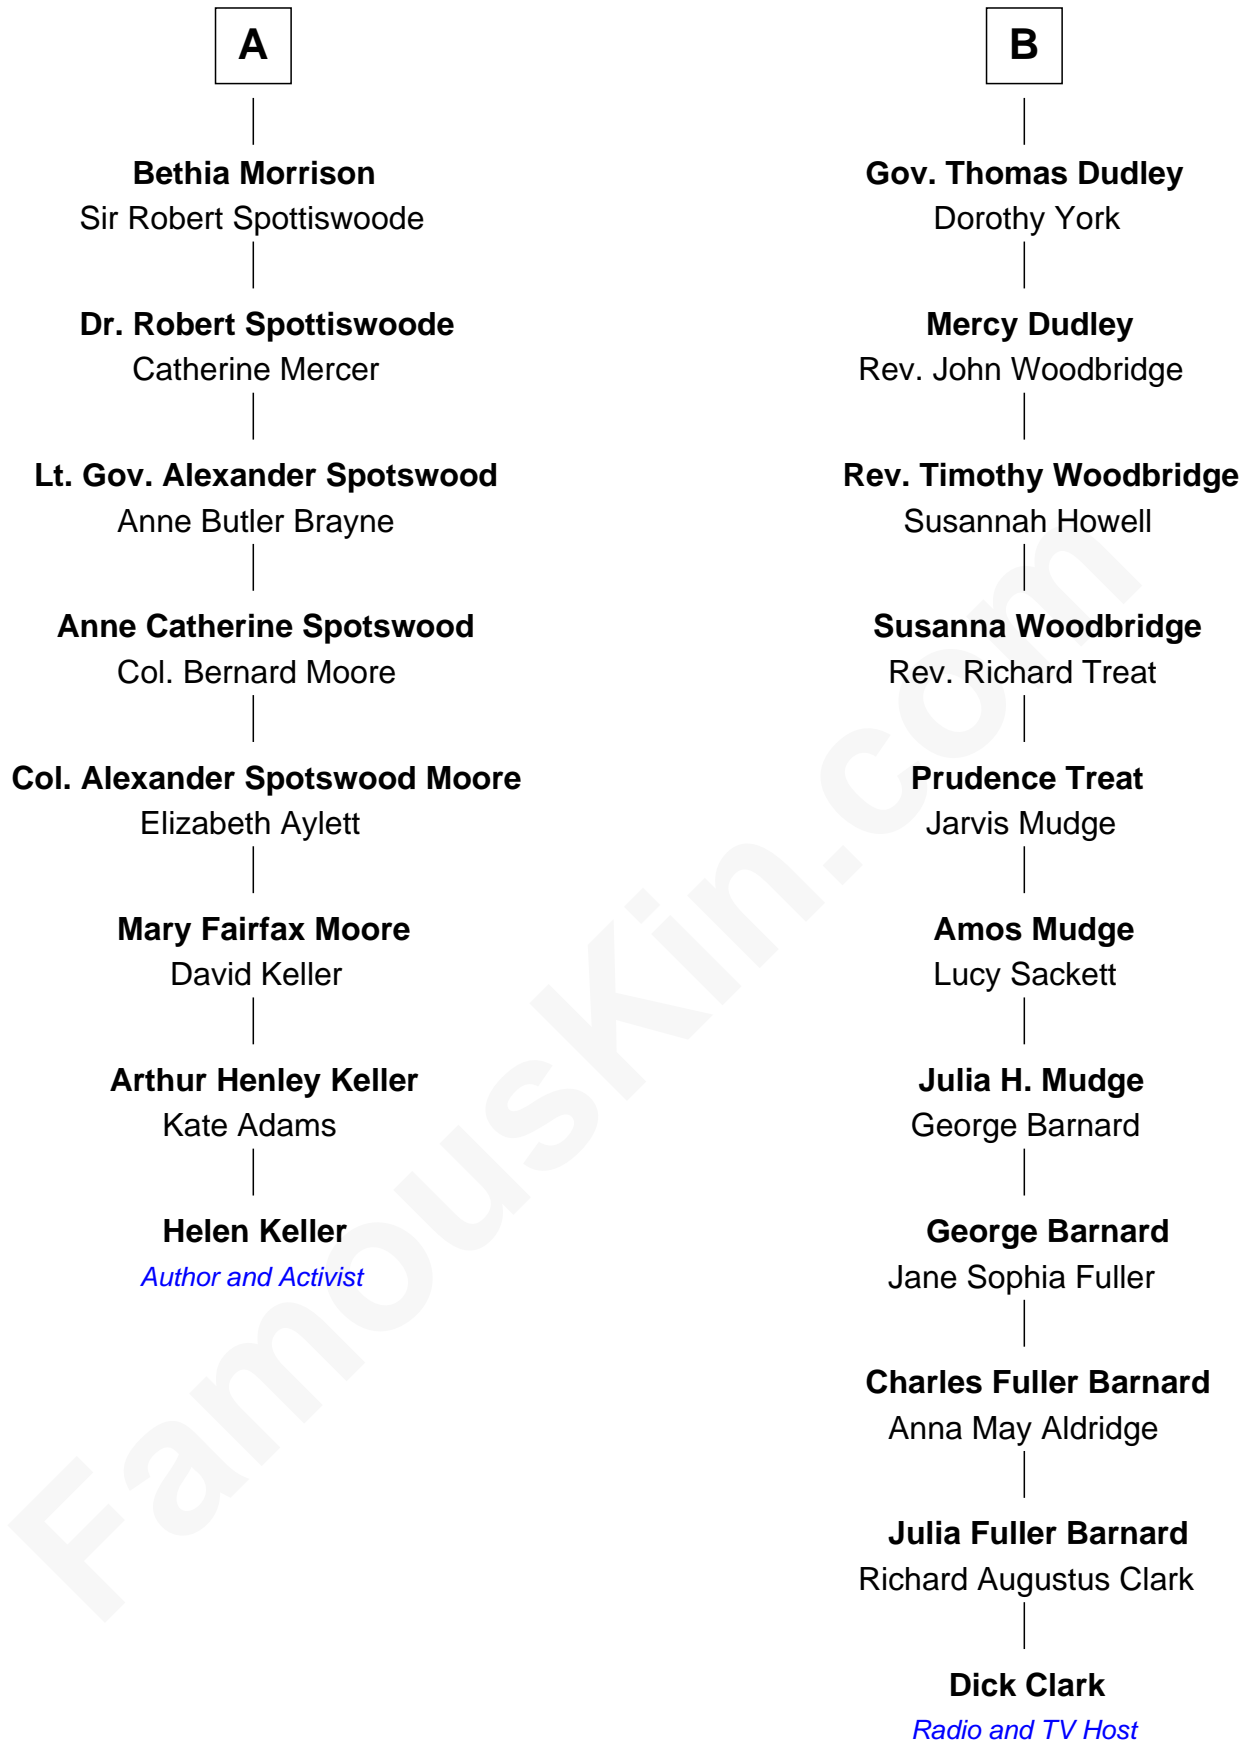

FamousKin.com Relationship Chart of

Helen Keller

Author and Activist

14th cousin 3 times removed of

Dick Clark

Radio and TV Host

Sir Thomas de Holand

Alice Fitzalan

Isabel Arbuthnott

Sir Robert Maule

William Maule

Bethia Guthrie

Eleanor Maule

Sir Alexander Morrison

A

Eleanor Holand

Edward Cherleton

Joyce Cherleton

Sir John Tiptoft

Joyce Tiptoft

Sir Edmund Sutton

Sir Edward Sutton

Cecily Willoughby

Sir John Sutton

Cecily Grey

Sir Henry Dudley

----- Ashton

Probable

Roger Dudley

Susanna Thorne

B

Dick Clark photo by [Alan Light](#) (CC BY 2.0)