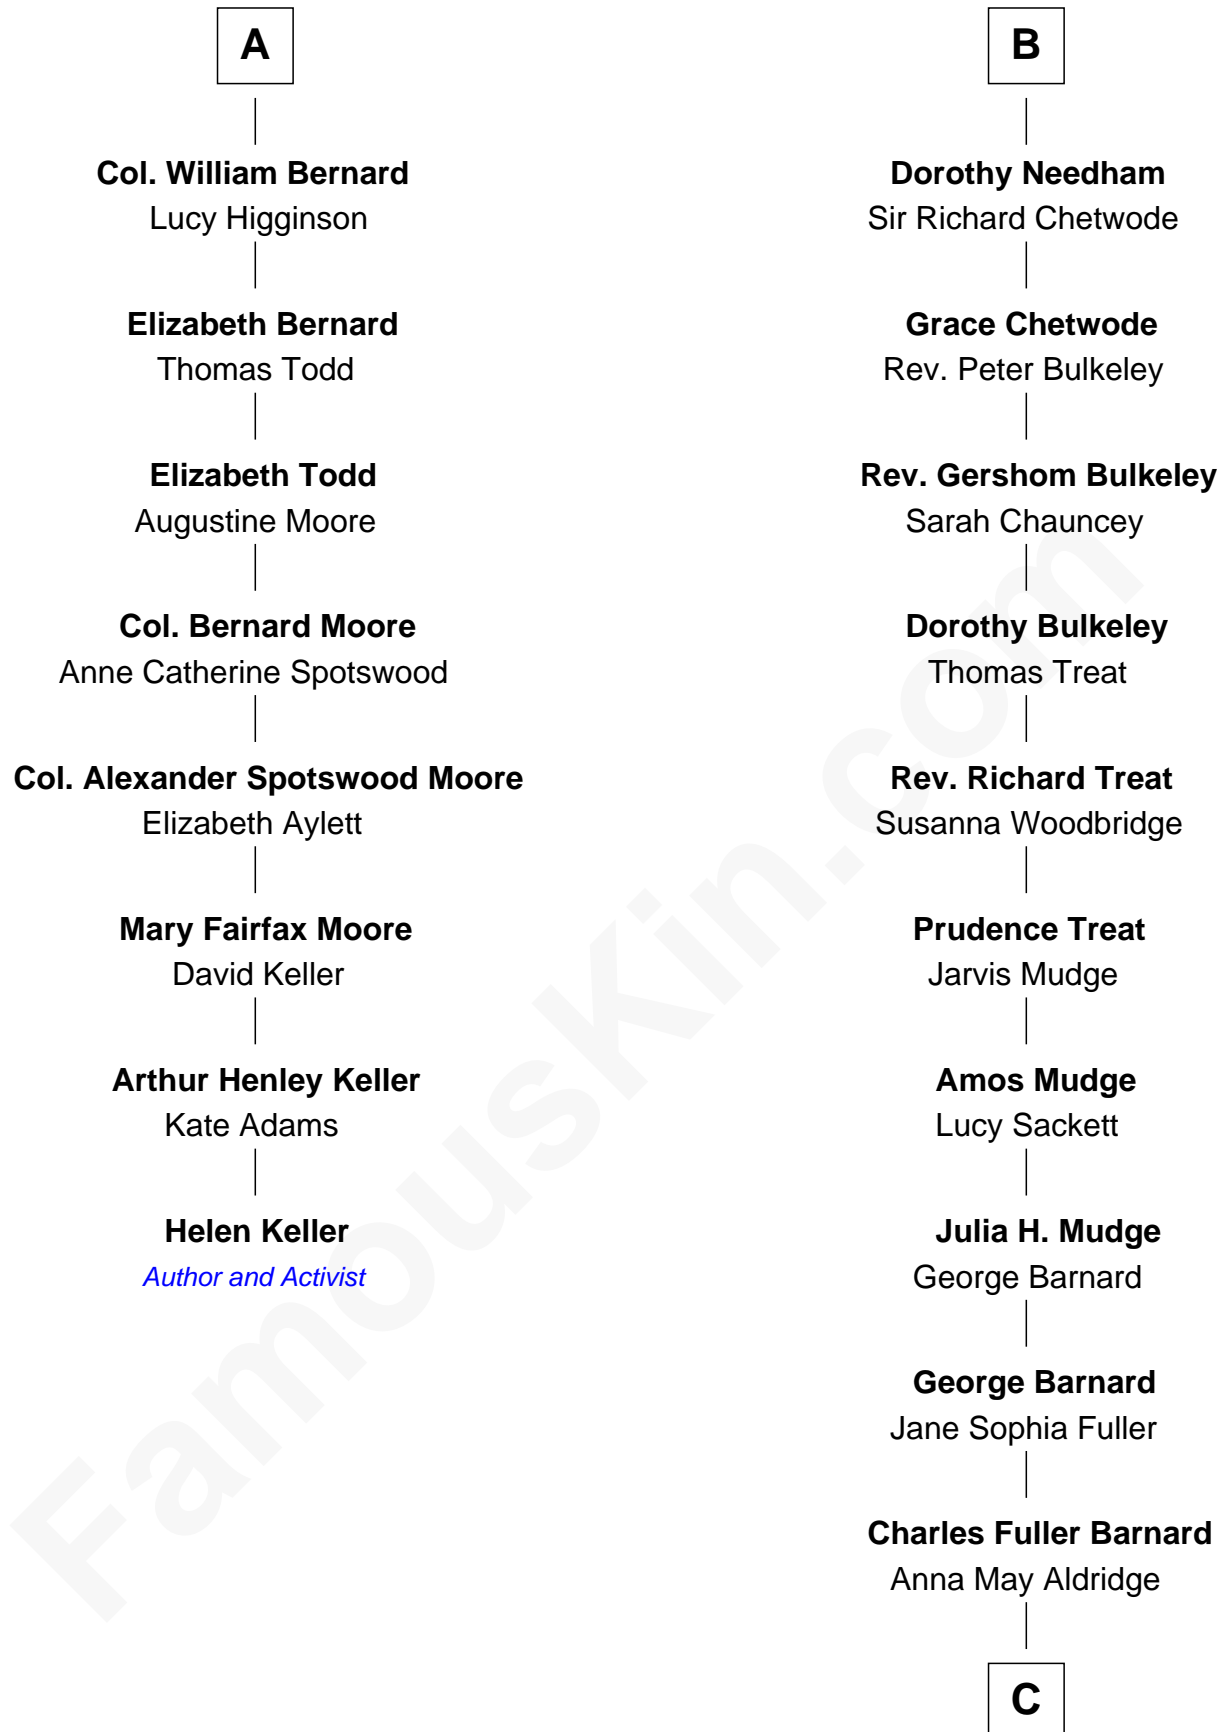

# FamousKin.com Relationship Chart of

**Helen Keller**

*Author and Activist*

14th cousin 4 times removed of

**Dick Clark**

*Radio and TV Host*

**Stephen le Scrope**

Margery de Welles

**John le Scrope**  
Elizabeth Chaworth

**Elizabeth le Scrope**  
Sir Henry le Scrope

**Margaret Scrope**  
John Bernard

**John Bernard**  
Margaret Daundelyn

**John Bernard**  
Cecily Muscote

**Francis Bernard**  
Alice Hazlewood

**Sir Francis Bernard**  
Mary Woolhouse

**A**

**Maude le Scrope**  
Sir Baldwin Freville

**Joyce Freville**  
Sir Roger Aston

**Sir Robert Aston**  
Isabel Brereton

**John Aston**  
Elizabeth Delves

**Sir John Aston**  
Joan Lyttleton

**Sir Edward Aston**  
Joan Bowles

**Frances Aston**  
Robert Needham

**B**

**C**

**Julia Fuller Barnard**  
Richard Augustus Clark

**Dick Clark**  
*Radio and TV Host*

FamousKin.com