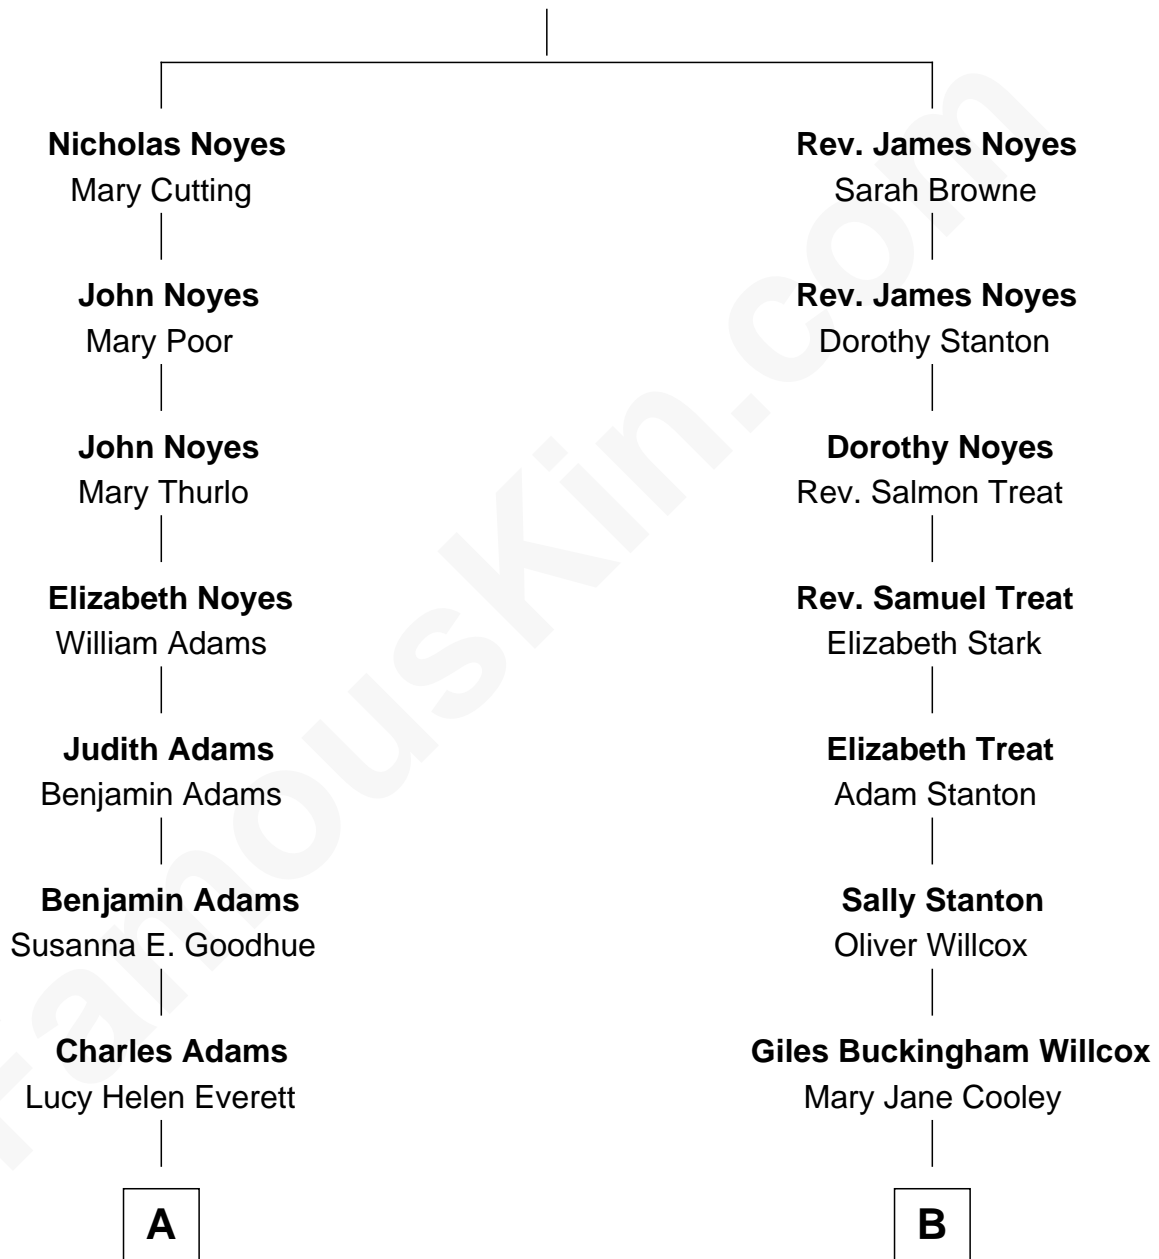

FamousKin.com Relationship Chart of

Helen Keller

Author and Activist

8th cousin 2 times removed of

Elisabeth Shue

TV and Movie Actress

Rev. William Noyes

Ann Parker

A

Kate Adams
Arthur Henley Keller

Helen Keller
Author and Activist

B

Harriet Grace Brewster Willcox
Alexander Hunter Gunn

Mary Brewster Gunn
Adoniram Judson Wells

Anne Brewster Wells
James William Shue

Elisabeth Shue
TV and Movie Actress