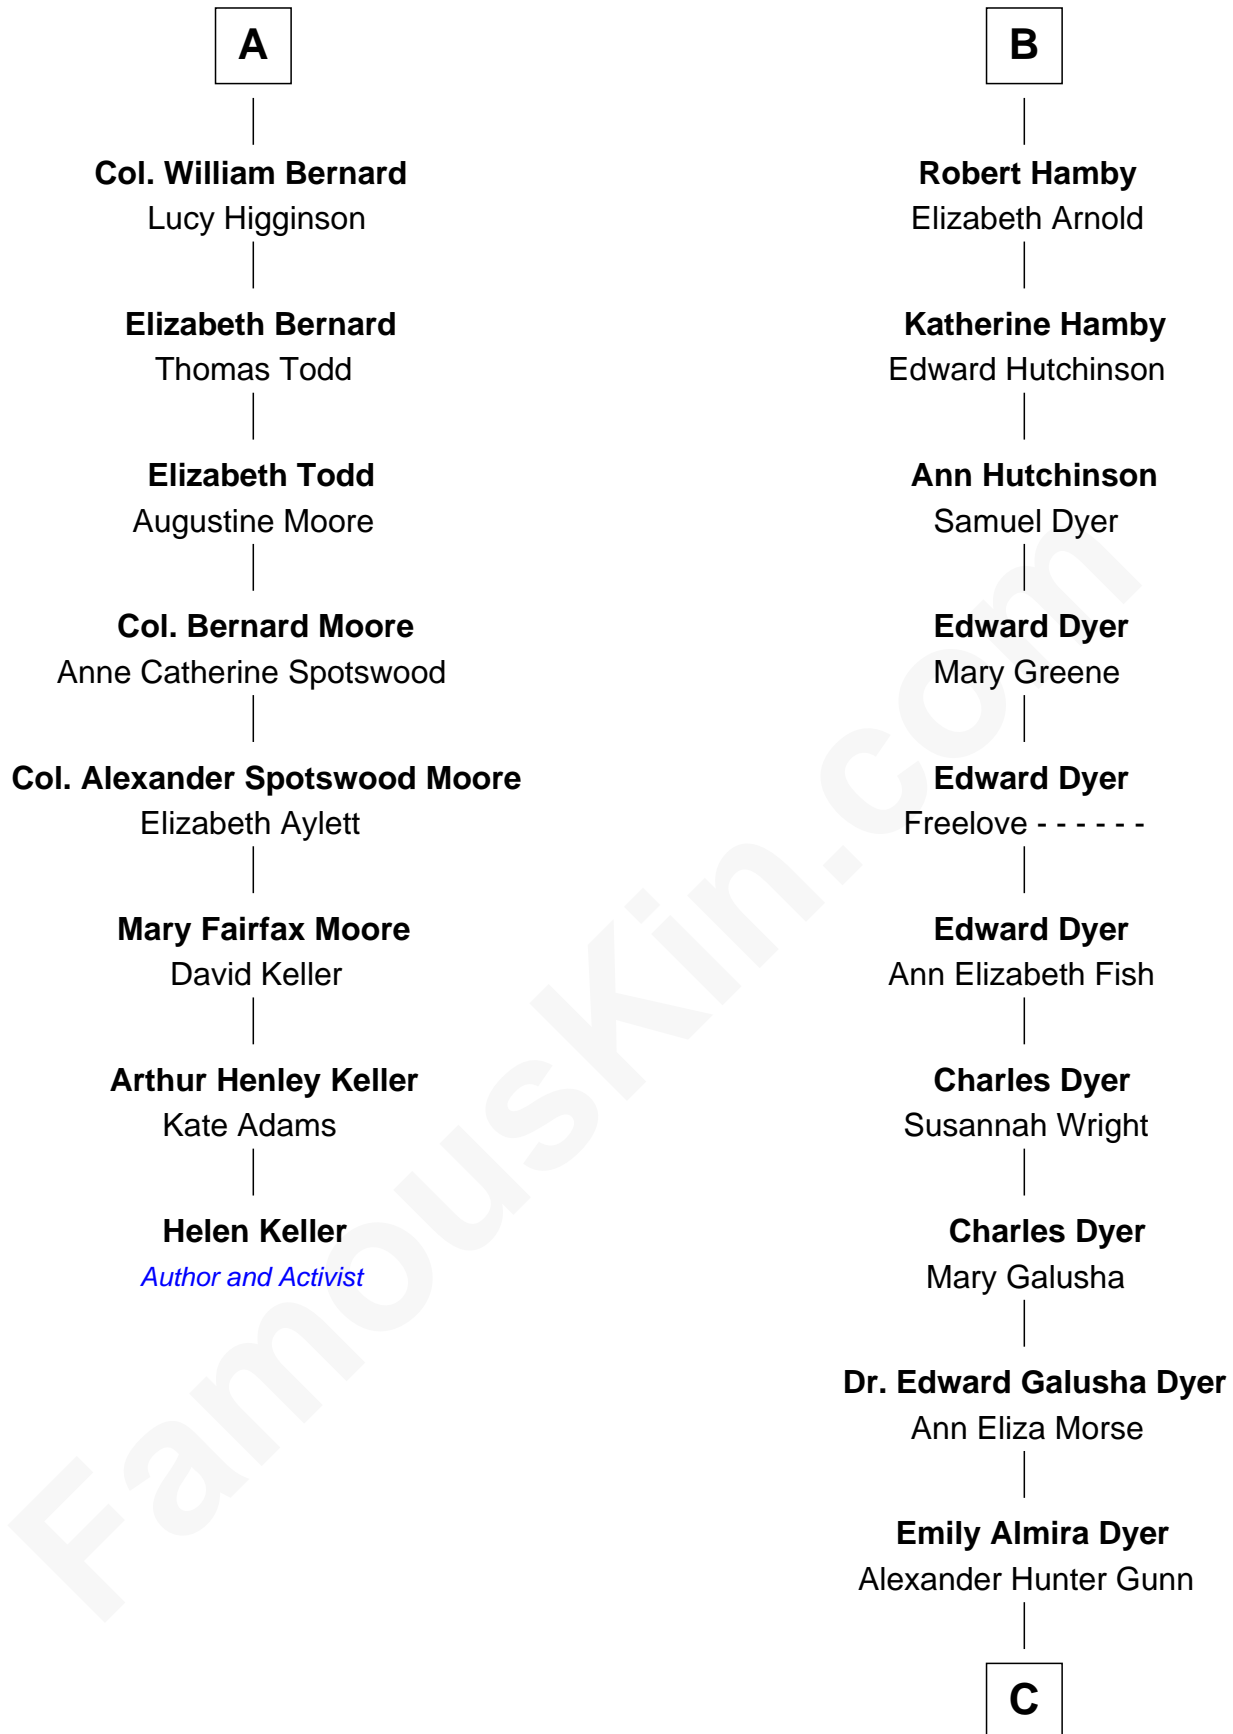

# FamousKin.com Relationship Chart of

**Helen Keller**

*Author and Activist*

14th cousin 6 times removed of

**Elisabeth Shue**

*TV and Movie Actress*

**Stephen le Scrope**

Margery de Welles

**John le Scrope**  
Elizabeth Chaworth

**Elizabeth le Scrope**  
Sir Henry le Scrope

**Margaret Scrope**  
John Bernard

**John Bernard**  
Margaret Daundelyn

**John Bernard**  
Cecily Muscote

**Francis Bernard**  
Alice Hazlewood

**Sir Francis Bernard**  
Mary Woolhouse

**A**

**Maude le Scrope**  
Sir Baldwin Freville

**Margaret Freville**  
Sir Hugh Willoughby

**Margery Willoughby**  
Sir Godfrey Hilton

**Elizabeth Hilton**  
Richard Thimbleby

**Anne Thimbleby**  
John Booth

**Eleanor Booth**  
Edward Hamby

**William Hamby**  
Margaret Blewett

**B**

C

**Alexander Hunter Gunn**  
Harriet Grace Brewster Willcox

**Mary Brewster Gunn**  
Adoniram Judson Wells