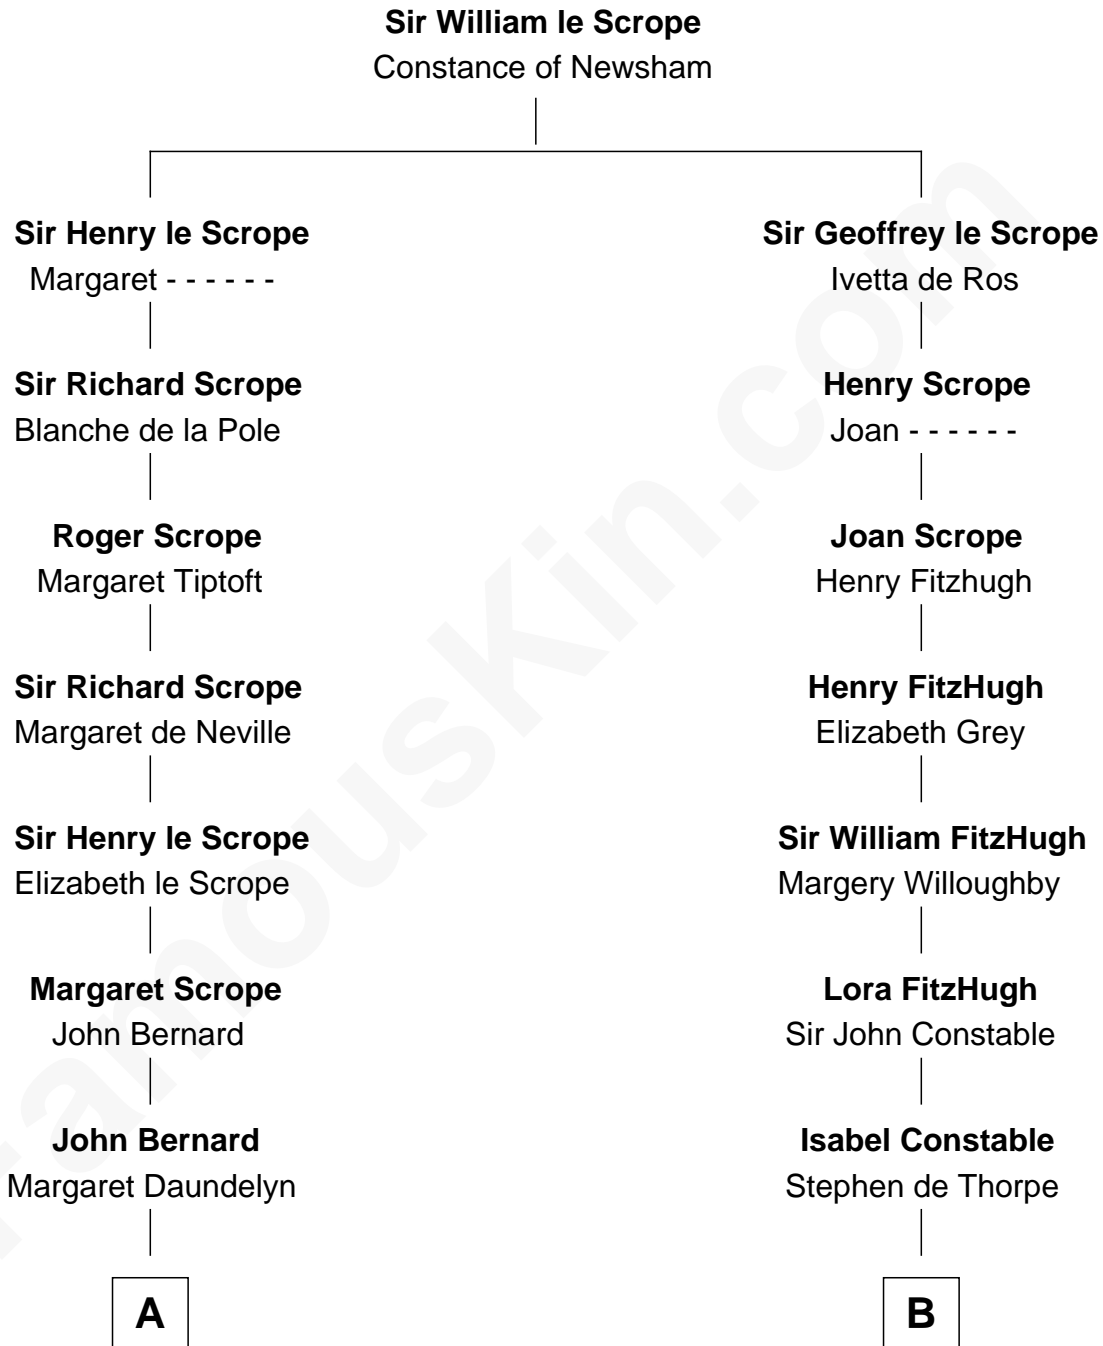

FamousKin.com Relationship Chart of

Helen Keller

Author and Activist

17th cousin 1 time removed of

Charles A. Pillsbury

Co-Founder of C.A. Pillsbury Co.

C

|
Margaret Sprague Carleton