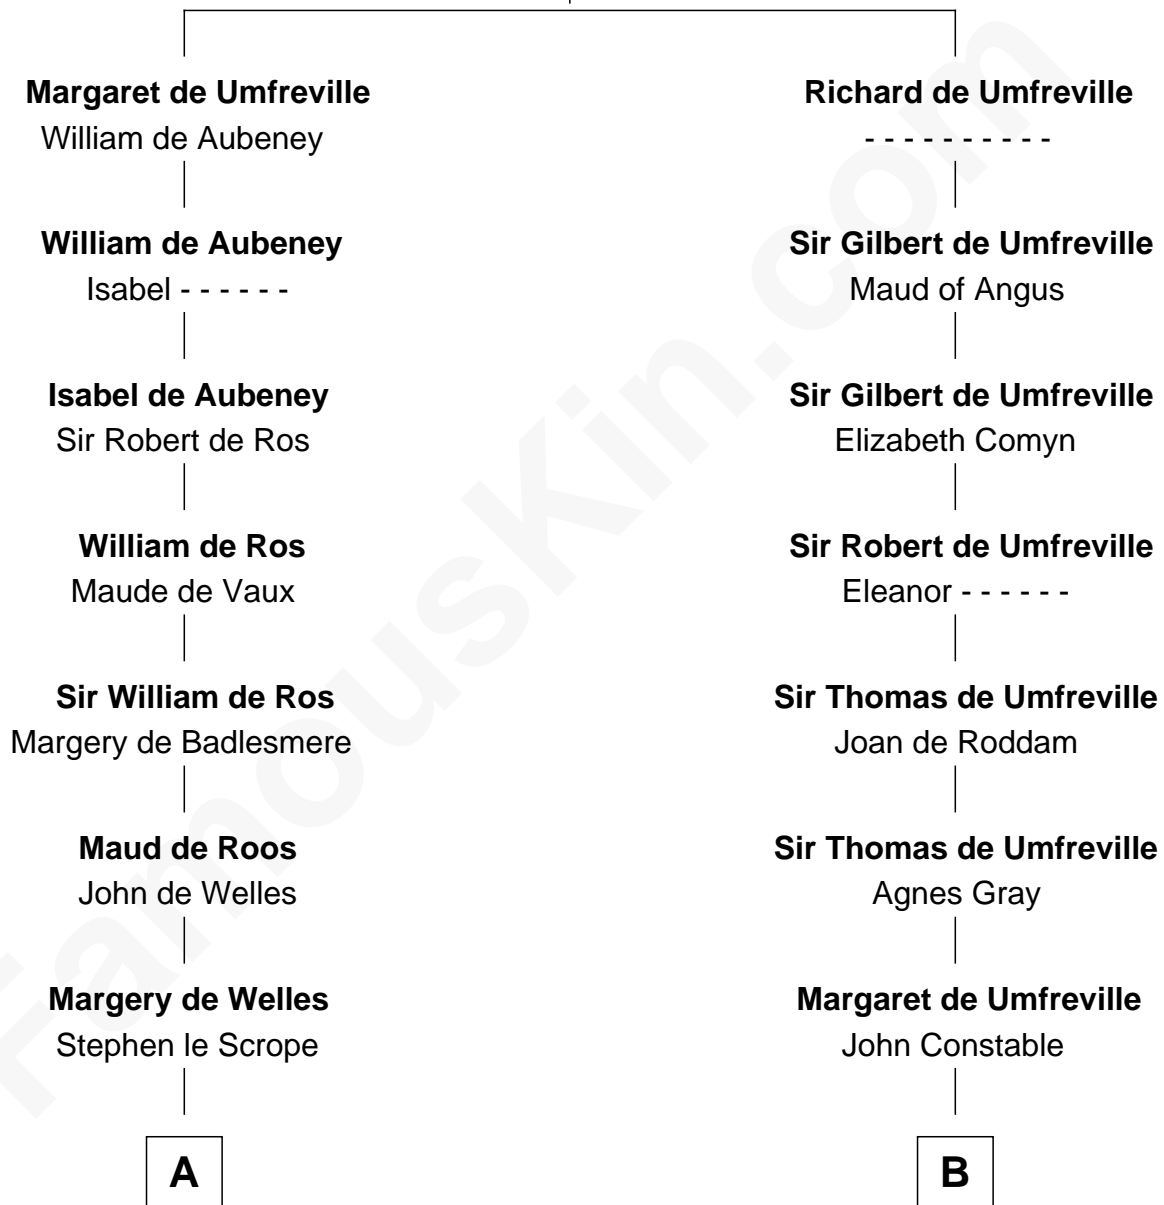

# FamousKin.com Relationship Chart of

**Helen Keller**

*Author and Activist*

20th cousin 1 time removed of

**Charles A. Pillsbury**

*Co-Founder of C.A. Pillsbury Co.*

**Sir Odinel de Umfreville**

Alice de Lucy

**C**

**Col. Bernard Moore**  
Anne Catherine Spotswood

**Col. Alexander Spotswood Moore**  
Elizabeth Aylett

**Mary Fairfax Moore**  
David Keller

**Arthur Henley Keller**  
Kate Adams

**Helen Keller**  
*Author and Activist*