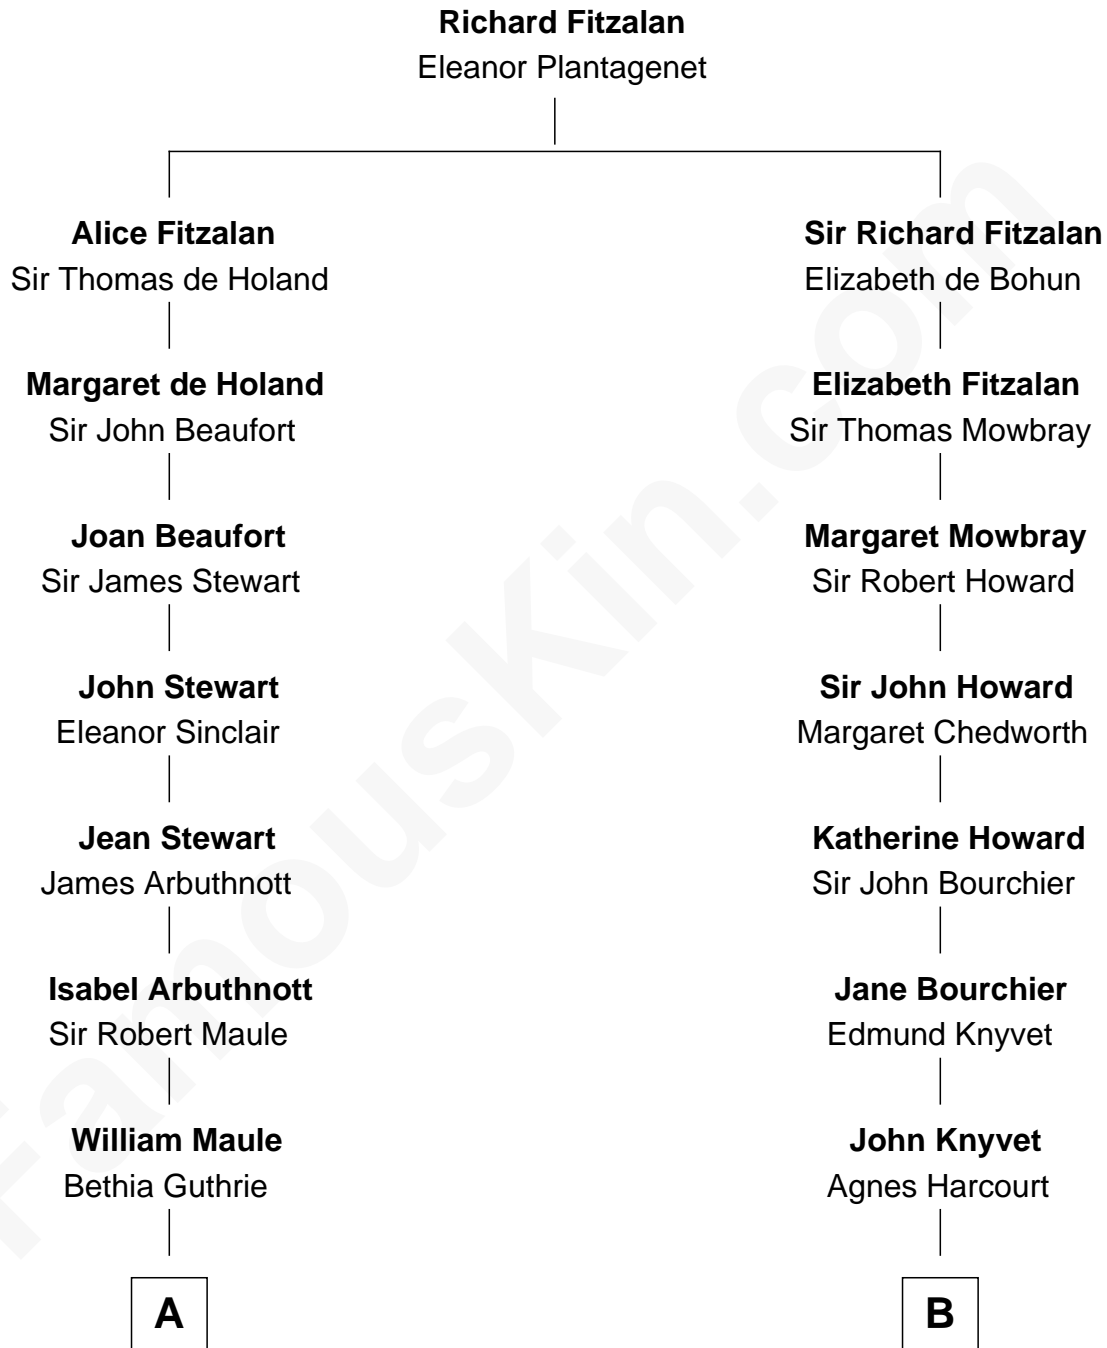

# FamousKin.com Relationship Chart of

**Helen Keller**

*Author and Activist*

15th cousin 6 times removed of

**Carly Fiorina**

*CEO of Hewlett-Packard*

C

**Margaret Isabella Walker**

Heinrich Weber

**John Walker Weber**

Maude Graves

**Cara Carleton Weber**

Harold Marvin Sneed

**Joseph Tyree Sneed**

Madelon Montross Juergens

**Carly Fiorina**