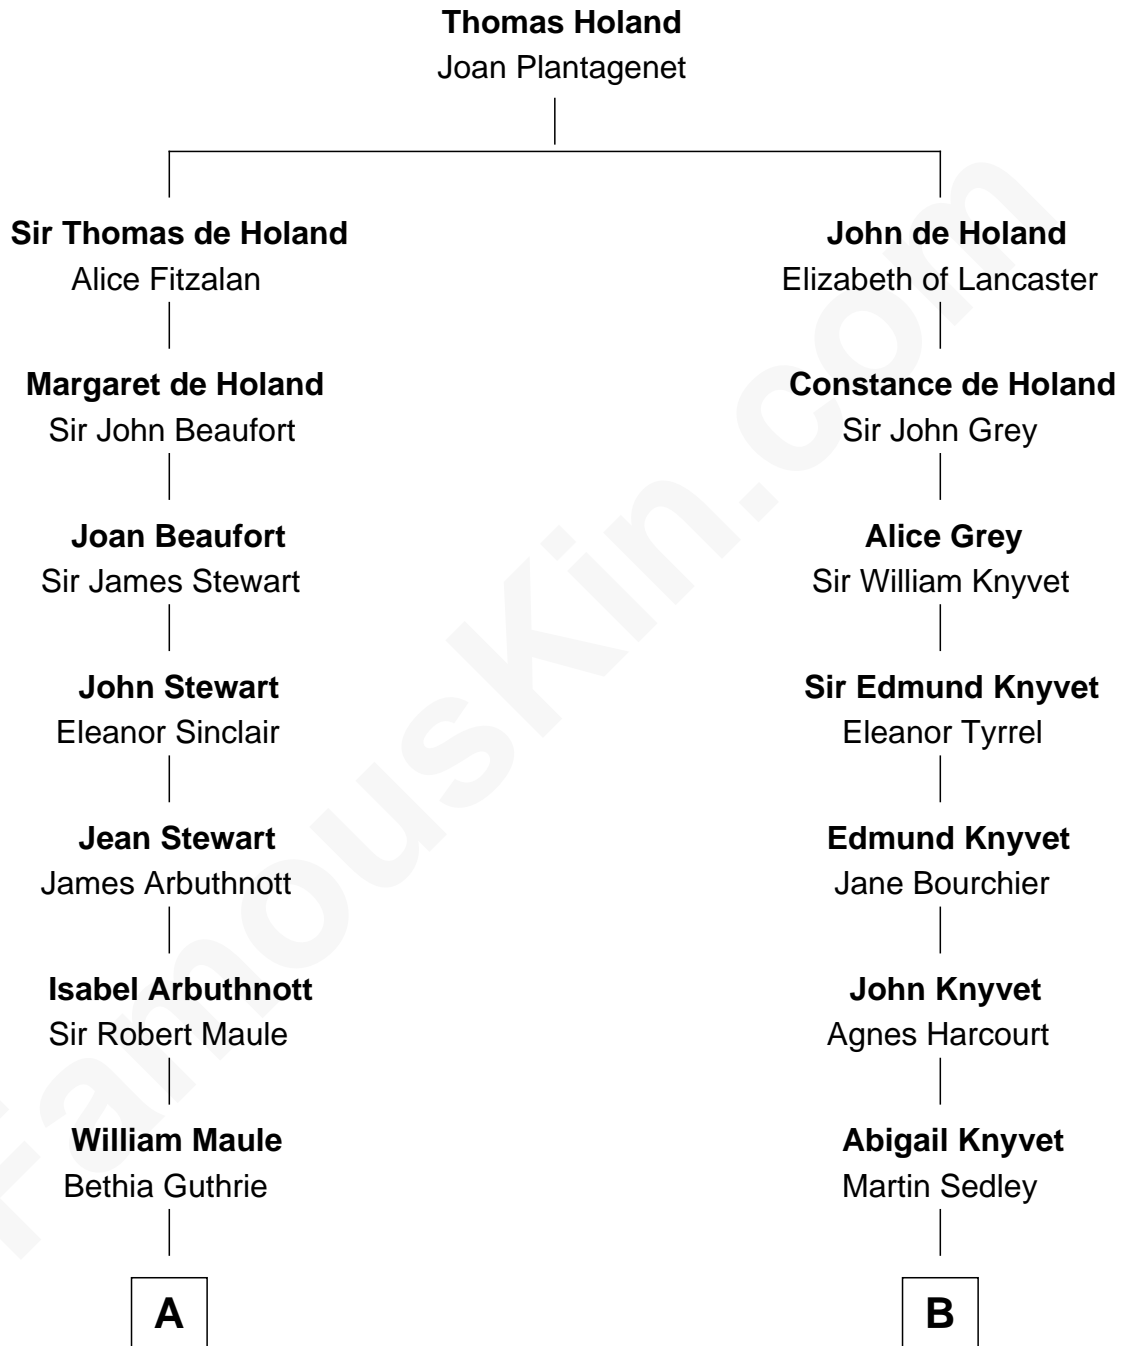

# FamousKin.com Relationship Chart of

**Helen Keller**

*Author and Activist*

15th cousin 5 times removed of

**Carly Fiorina**

*CEO of Hewlett-Packard*

C

**John Walker Weber**

Maude Graves

**Cara Carleton Weber**

Harold Marvin Sneed

**Joseph Tyree Sneed**

Madelon Montross Juergens

**Carly Fiorina**

*CEO of Hewlett-Packard*

FamousKin.com