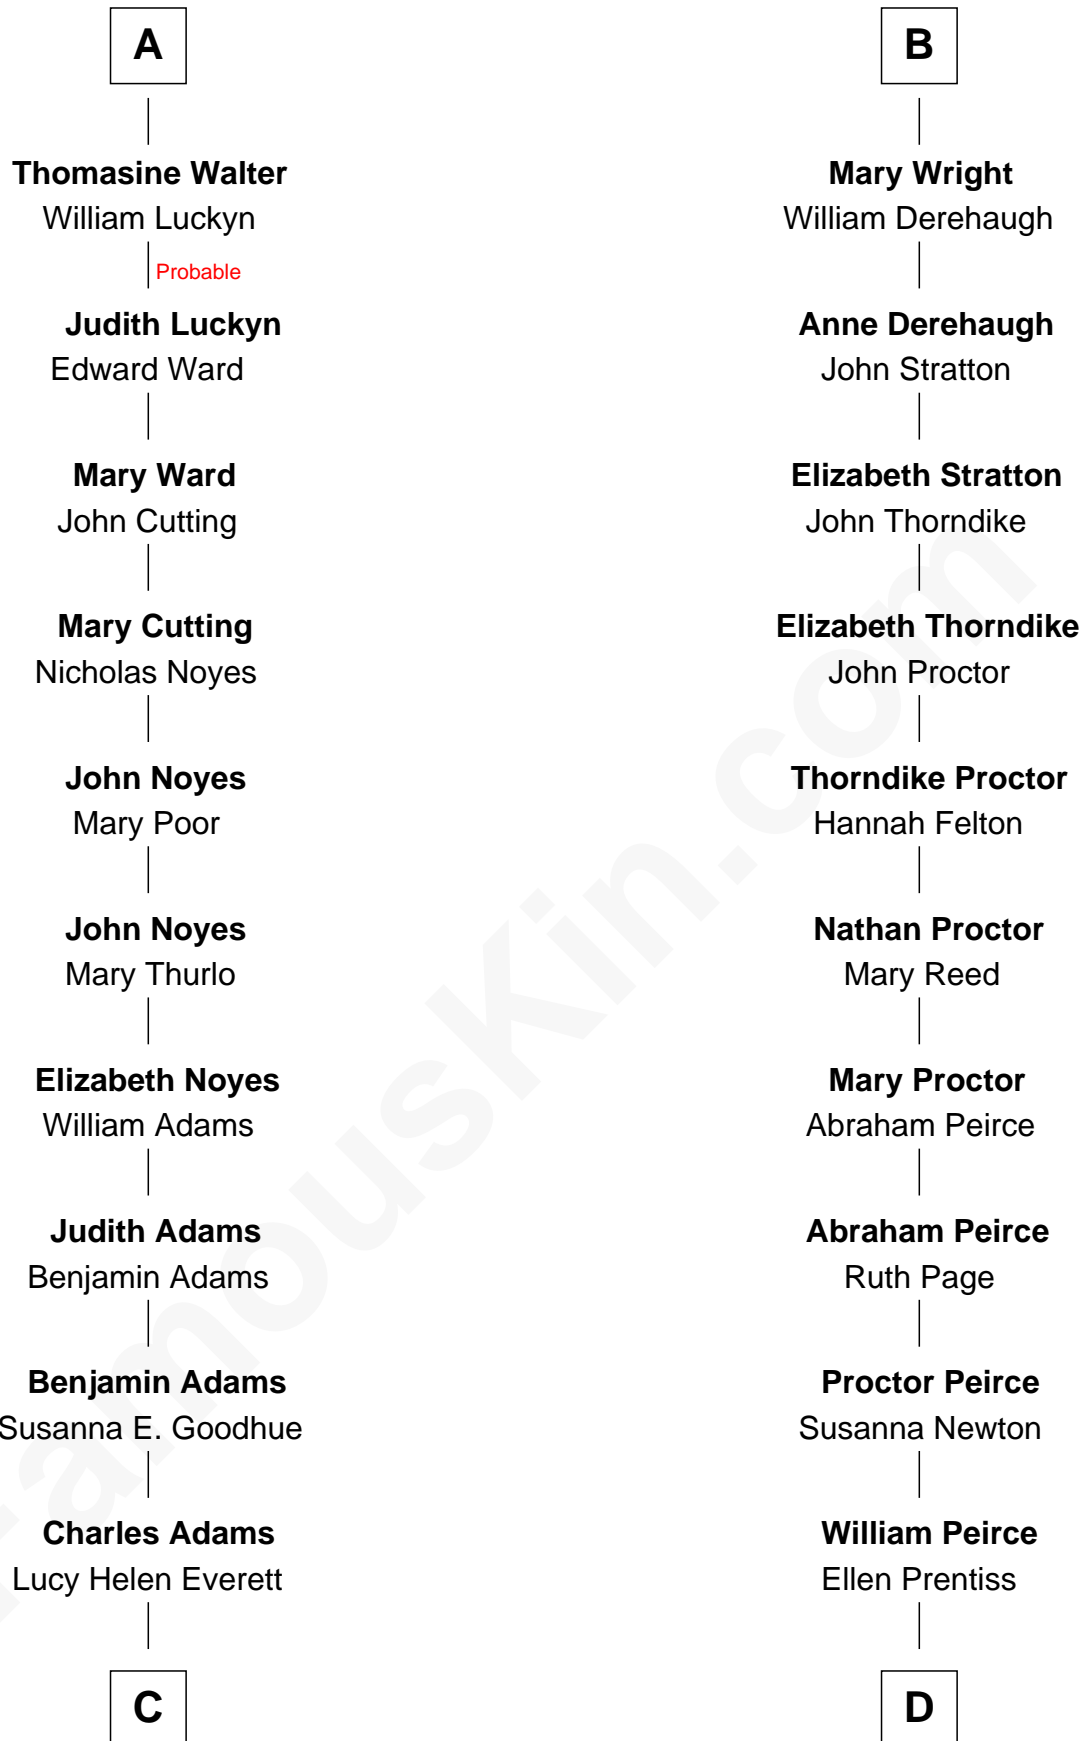

FamousKin.com Relationship Chart of

Helen Keller

Author and Activist

18th cousin 2 times removed of

John Lithgow

Stage, TV, and Movie Actor

Sir John Howard

Alice de Bois

Joan Howard
Sir Peter de Brewes

Beatrice Brewes
Sir Hugh Shirley

Sir Ralph Shirley
Joan Basset

Beatrice Shirley
John Brome

Isabel Brome
John Denton

Thomas Denton
Jane Webbe

Isabel Denton
William ap Walter

A

Sir Robert Howard
Margaret de Scales

Sir John Howard
Alice Tendring

Henry Howard
Mary Hussey

Elizabeth Howard
Henry Wentworth

Margery Wentworth
Sir William Waldegrave

Dorothy Waldegrave
Sir John Spring

Frances Spring
Edmund Wright

B

C

Kate Adams
Arthur Henley Keller

Helen Keller
Author and Activist

D

Ellen Prentiss Peirce
Washington Lithgow

Arthur Washington Lithgow
Ina Berenice Robinson

Arthur Washington Lithgow
Sarah Jane Price