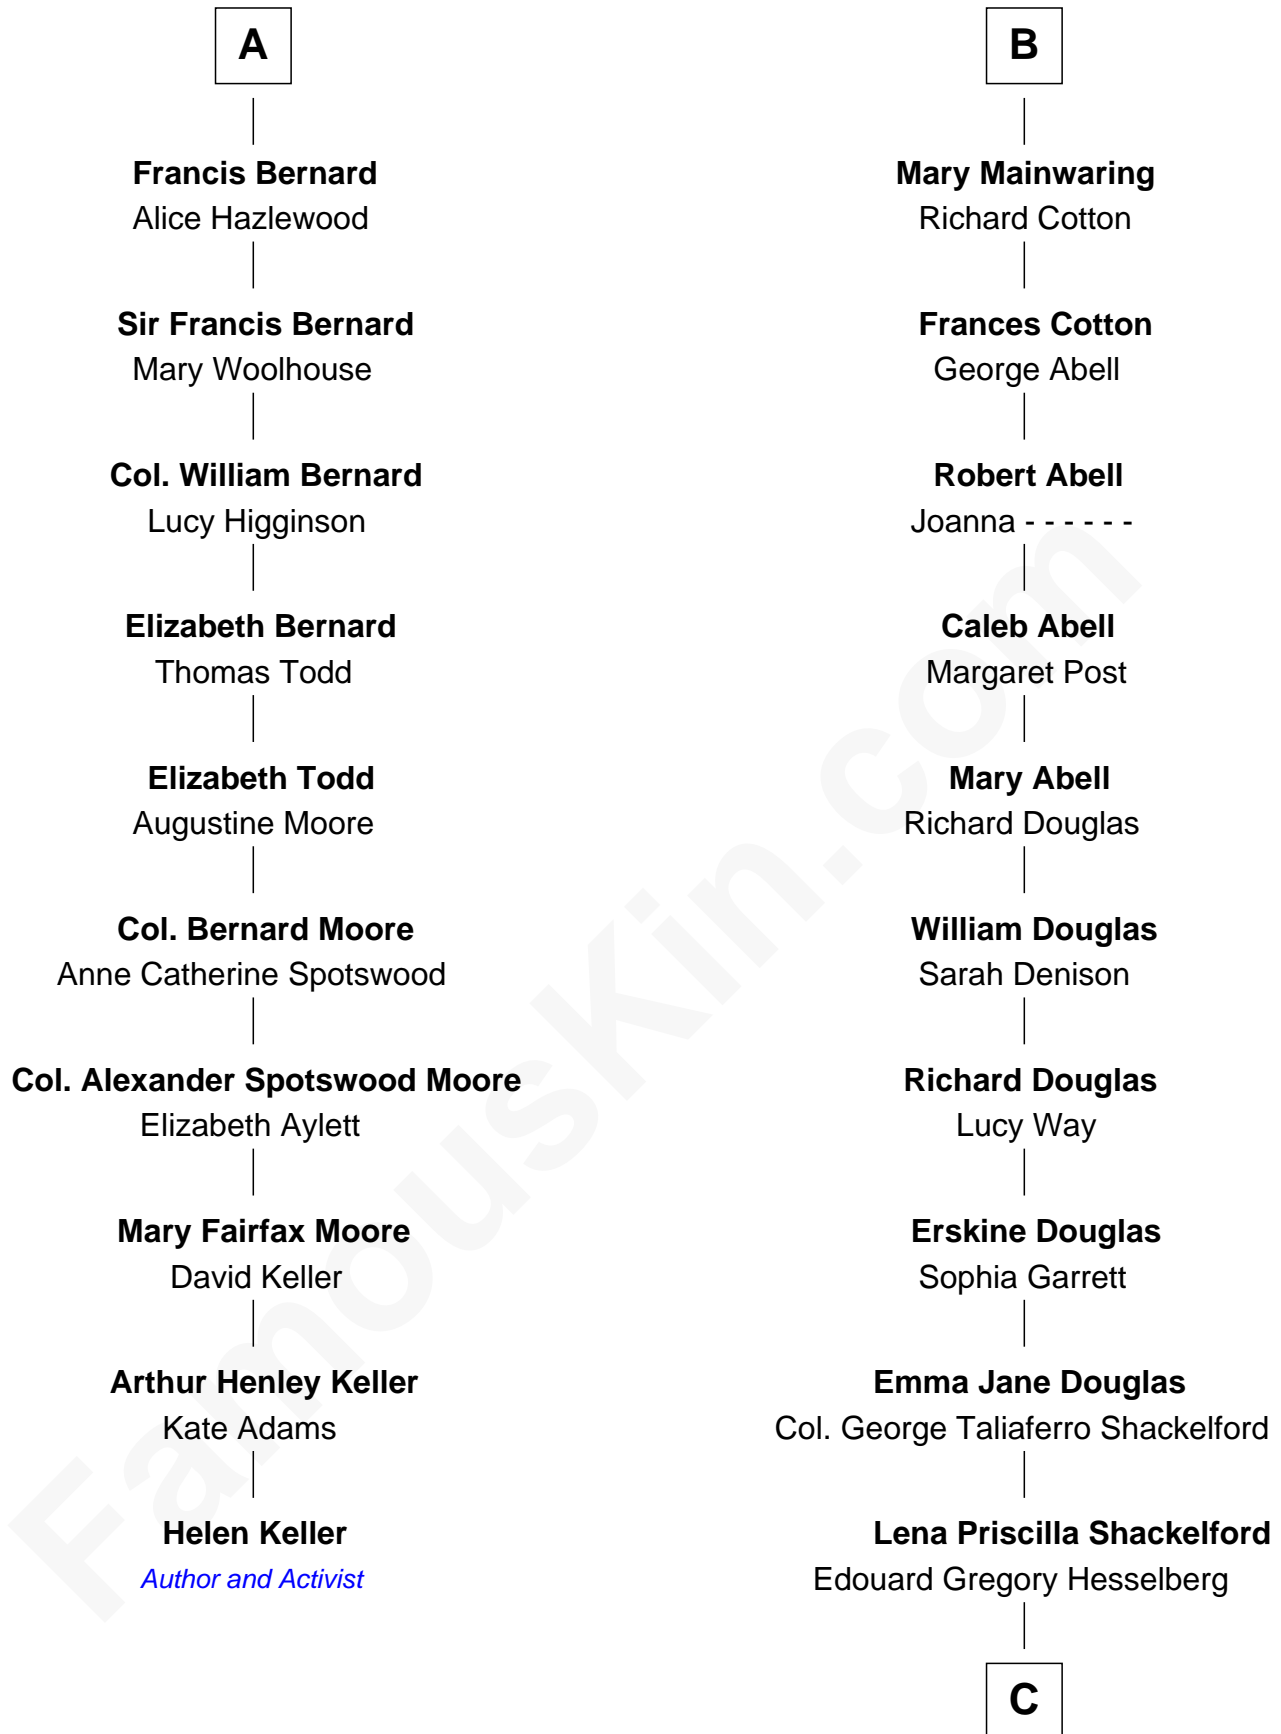

# FamousKin.com Relationship Chart of

**Helen Keller**

*Author and Activist*

16th cousin 3 times removed of

**Illeana Douglas**

*TV and Movie Actress*

**Sir Thomas de Beauchamp**

Katherine de Mortimer

**Margaret Scrope**

John Bernard

**John Bernard**

Margaret Daundelyn

**John Bernard**

Cecily Muscote

**A**

**Sir William Beauchamp**

Joan Fitzalan

**Joan Beauchamp**

James Butler

**Elizabeth Butler**

John Talbot

**Ann Talbot**

Sir Henry Vernon

**Elizabeth Vernon**

Sir Robert Corbet

**Dorothy Corbet**

Sir Richard Mainwaring

**Sir Arthur Mainwaring**

Margaret Mainwaring

**B**

C

**Melvyn Edouard Hesselberg**