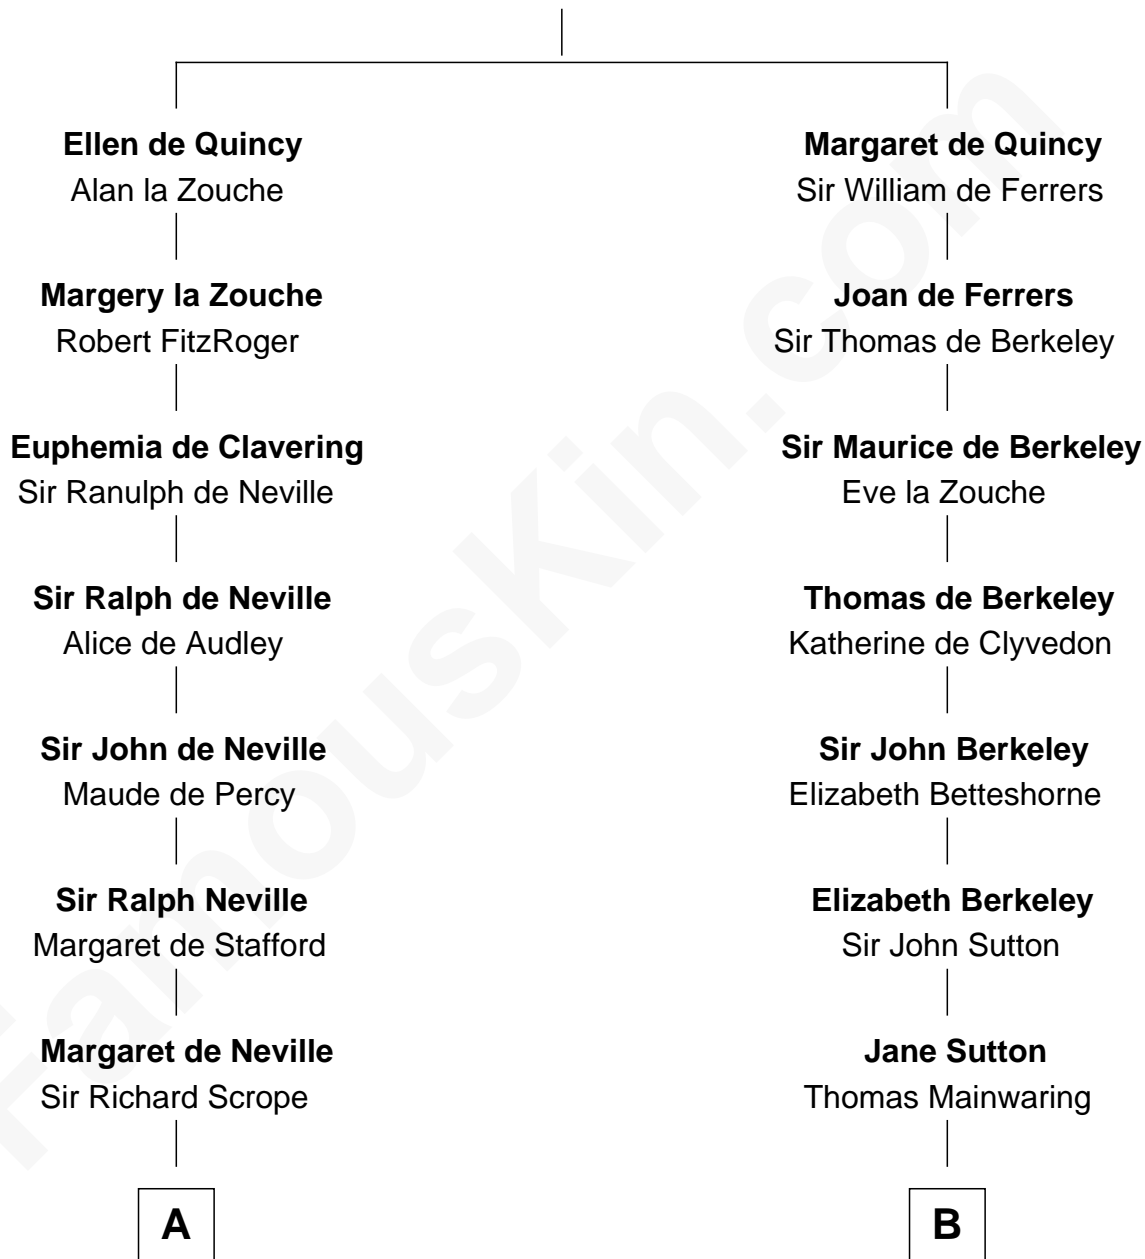

FamousKin.com Relationship Chart of

Helen Keller

Author and Activist

20th cousin 1 time removed of

Illeana Douglas

TV and Movie Actress

Sir Roger de Quincy

Helen of Galloway

C

Col. Alexander Spotswood Moore

Elizabeth Aylett

Mary Fairfax Moore

David Keller

Arthur Henley Keller

Kate Adams

Helen Keller

Author and Activist

D

Emma Jane Douglas

Col. George Taliaferro Shackelford

Lena Priscilla Shackelford

Edouard Gregory Hesselberg

Melvyn Edouard Hesselberg

Rosalind Hightower