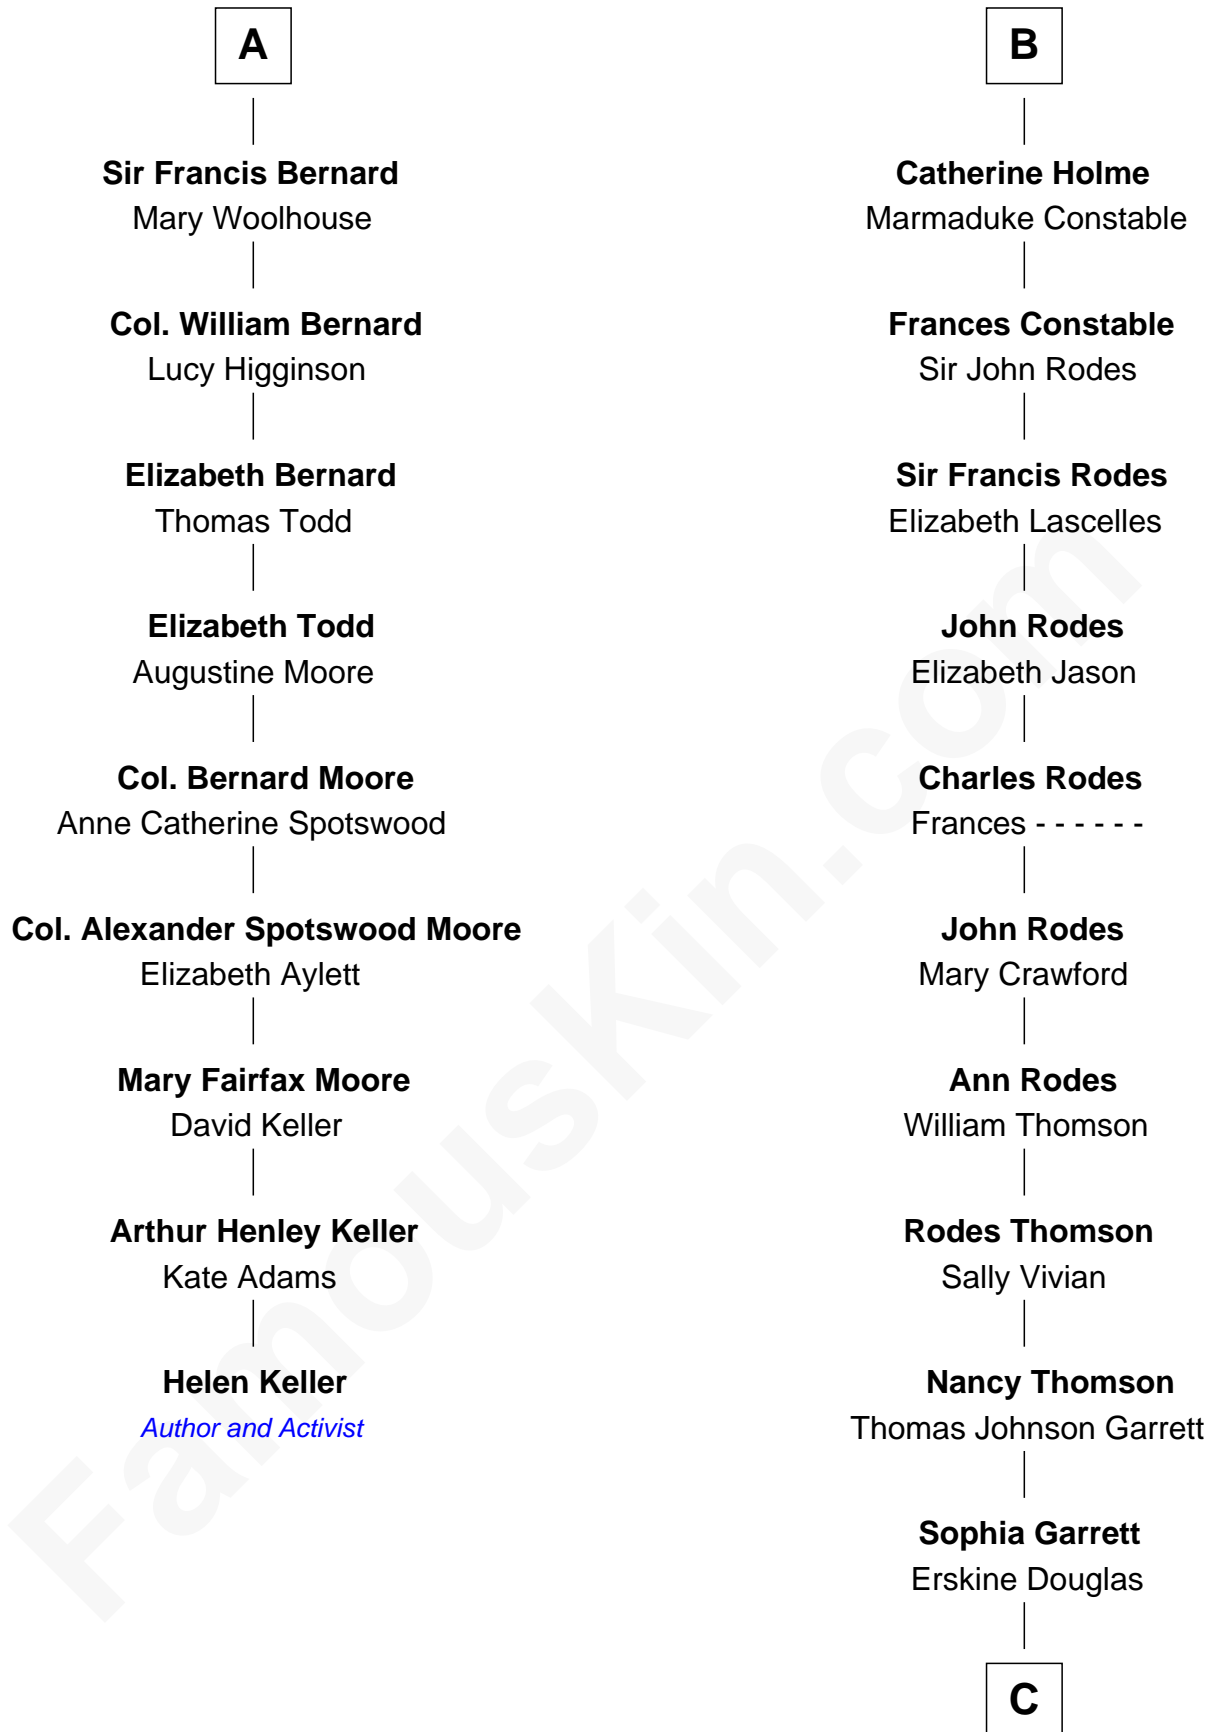

FamousKin.com Relationship Chart of

Helen Keller

Author and Activist

15th cousin 6 times removed of

Illeana Douglas

TV and Movie Actress

Sir Hugh de Stafford
Philippa de Beauchamp

Margaret de Stafford

Isabel de la Pole

Thomas Morley

Anne Morley

Sir John Hastings

Elizabeth Hastings

Sir Robert Hildyard

Sir Piers Hildyard

Joan de la See

Katherine Hildyard

William Holme

John Holme

Anne Aislaby

B

C

Emma Jane Douglas

Col. George Taliaferro Shackelford