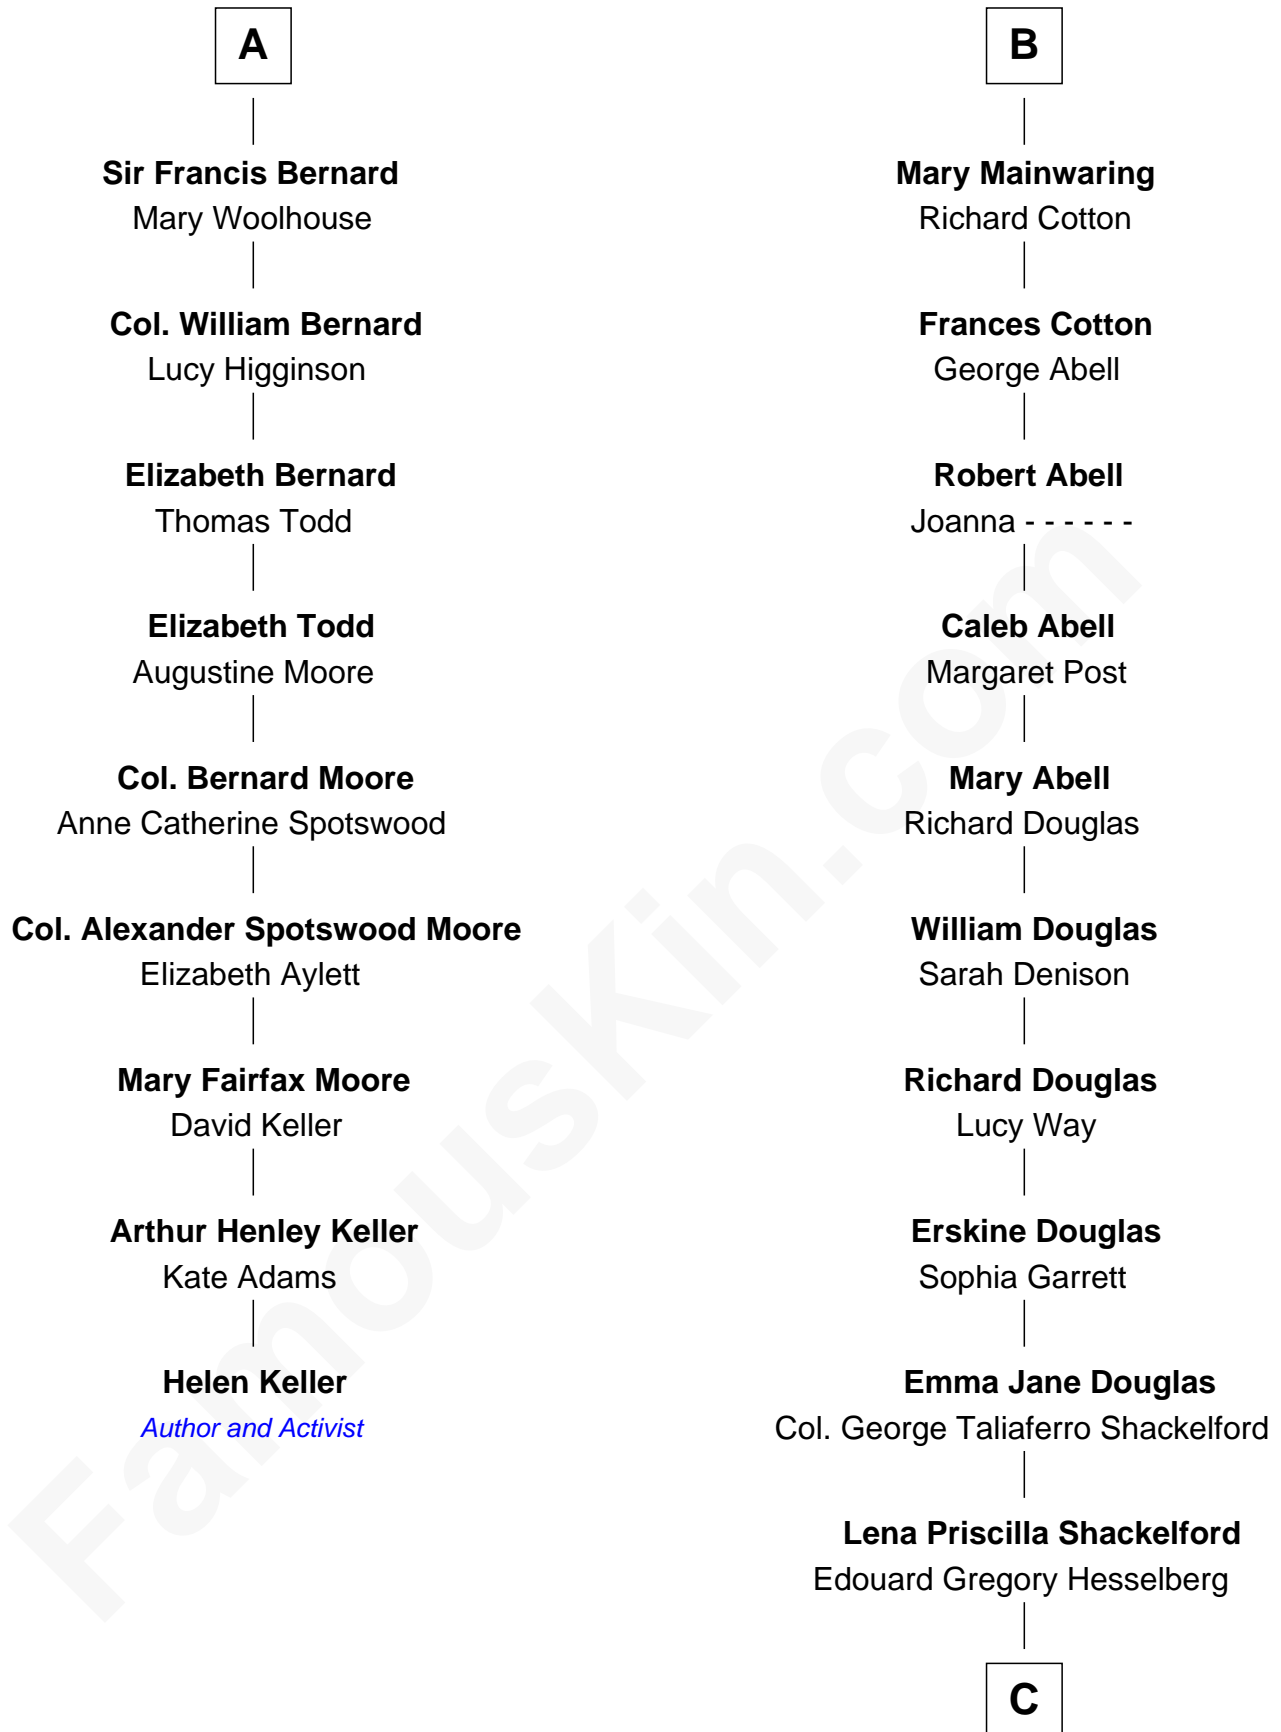

FamousKin.com Relationship Chart of

Helen Keller

Author and Activist

15th cousin 4 times removed of

Illeana Douglas

TV and Movie Actress

John de Welles

Maud de Roos

Sir Robert Corbet

Dorothy Corbet

Sir Richard Mainwaring

Sir Arthur Mainwaring

Margaret Mainwaring

B

C

Melvyn Edouard Hesselberg