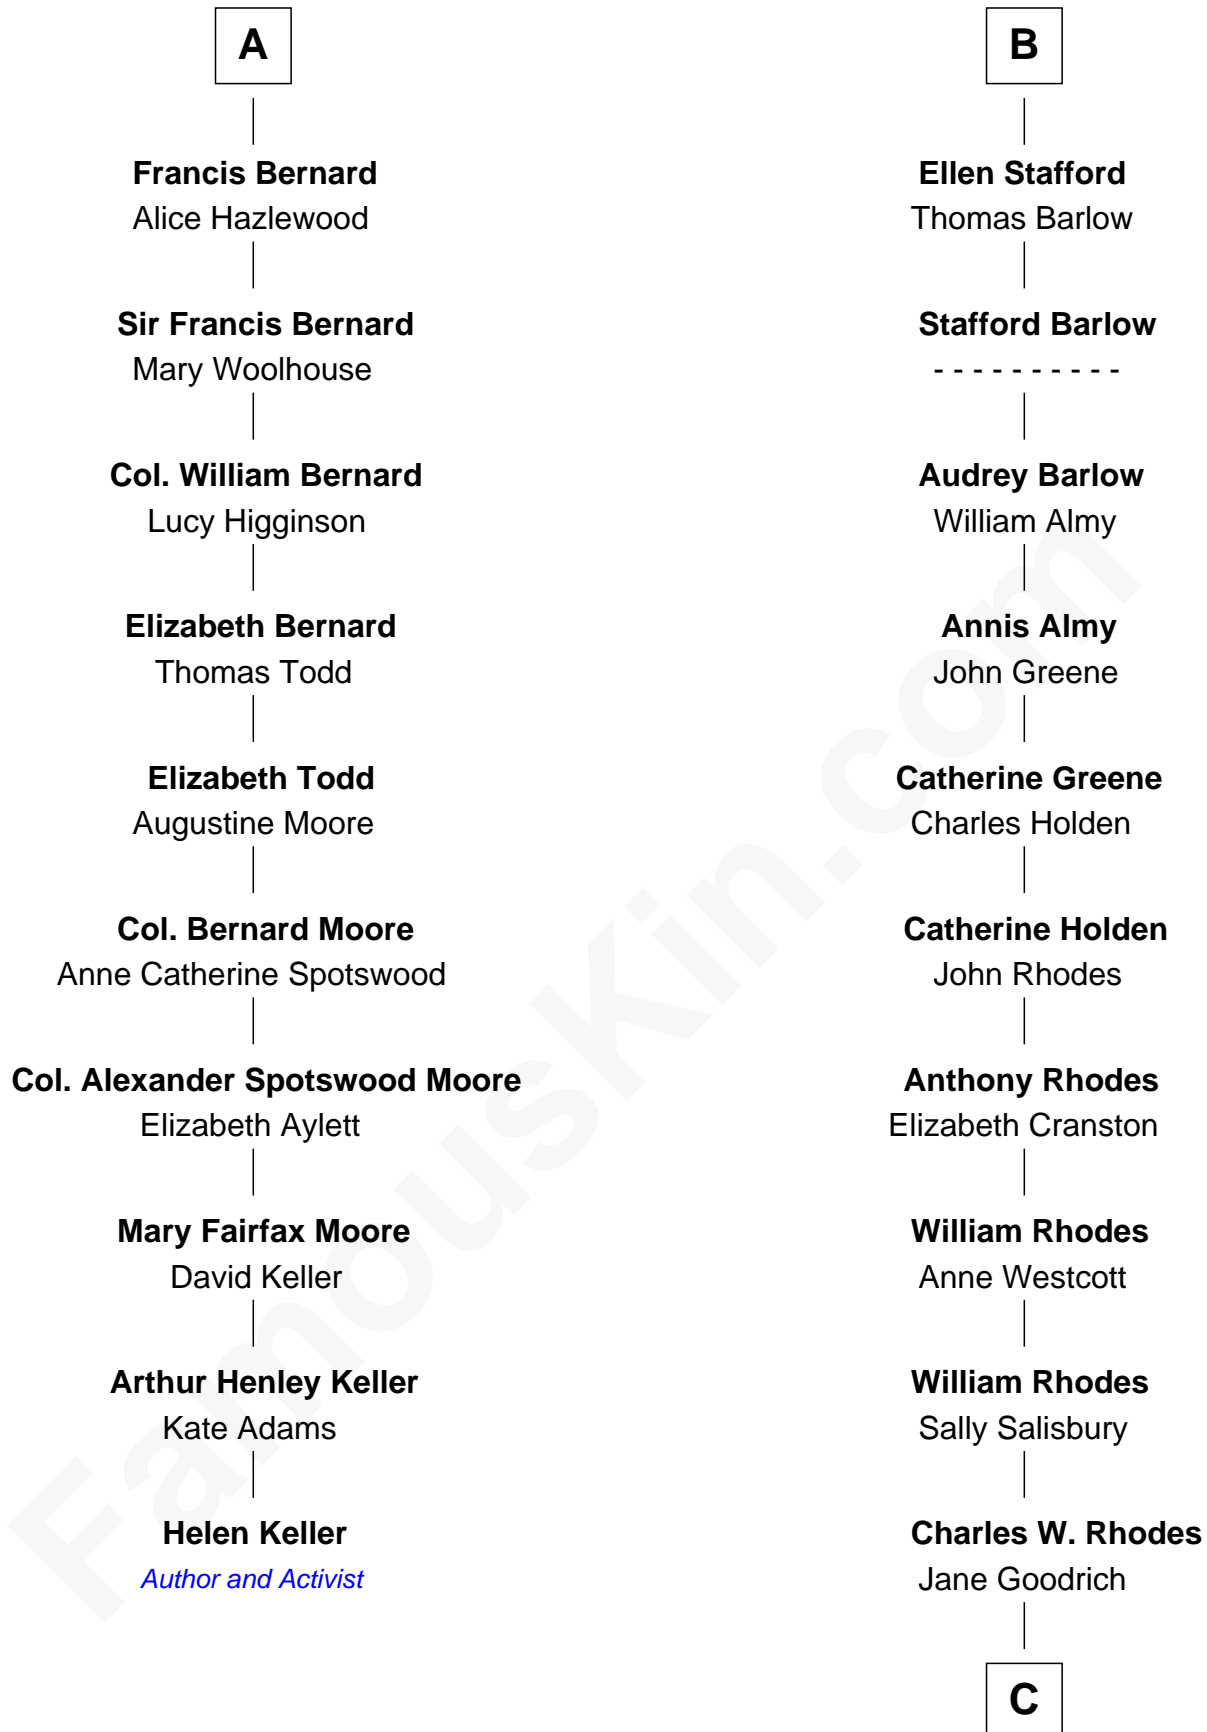

FamousKin.com

Relationship Chart of

Helen Keller

Author and Activist

16th cousin 5 times removed of

Sarah Palin
9th Governor of Alaska

C

Alma Miranda Rhodes