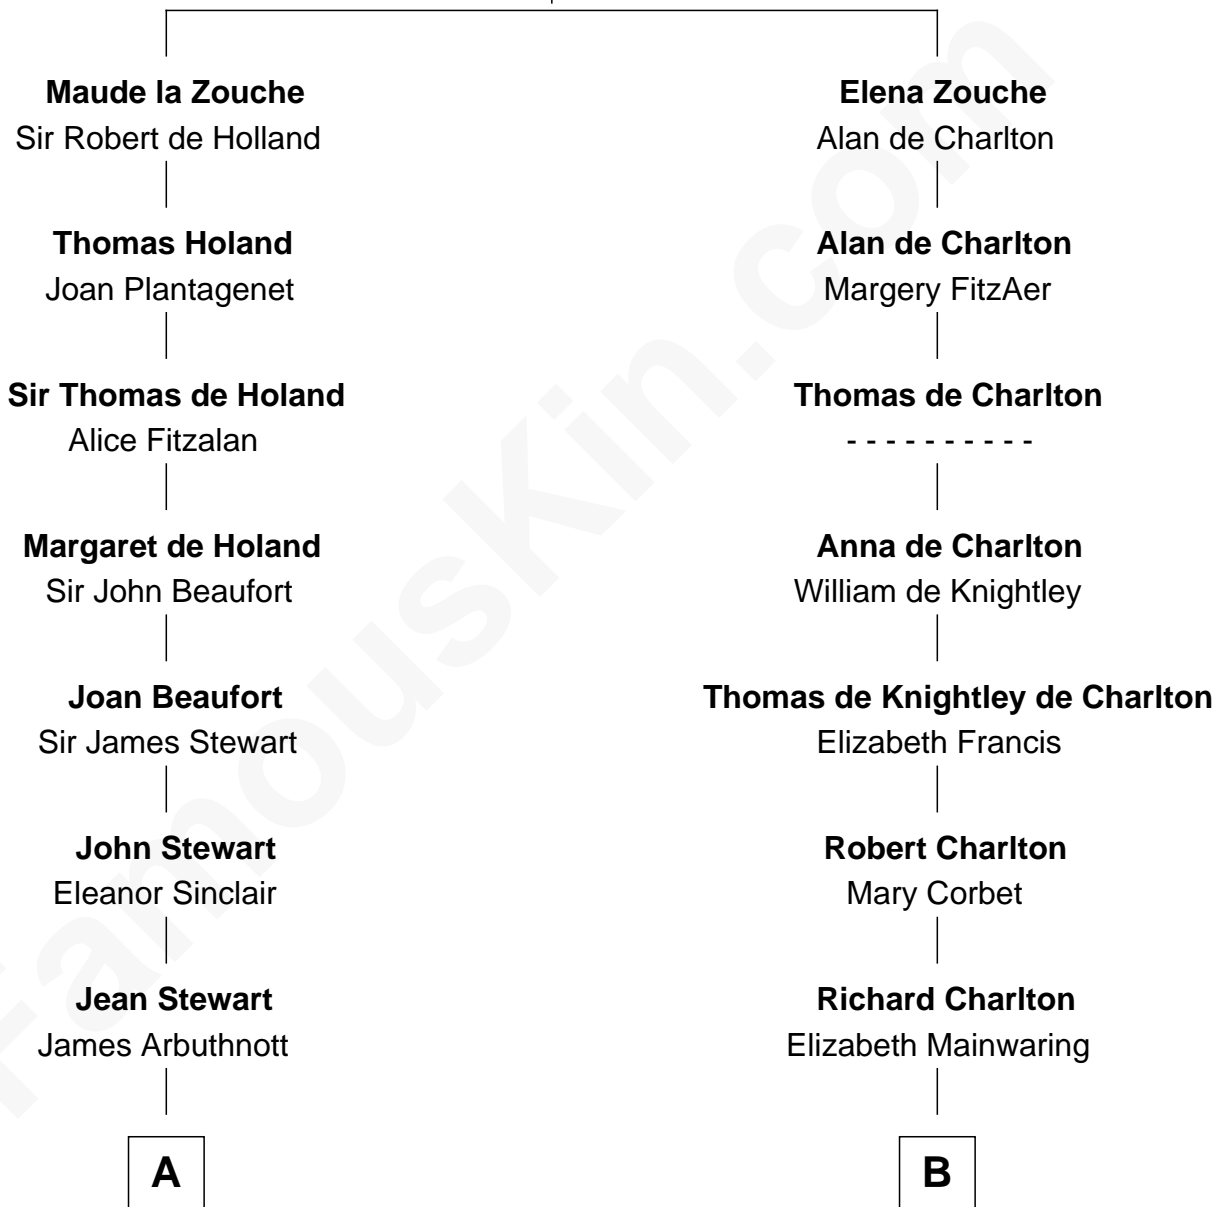

FamousKin.com Relationship Chart of

Helen Keller

Author and Activist

17th cousin 4 times removed of

Sarah Palin

9th Governor of Alaska

Sir Alan la Zouche
Eleanor de Segrave

C

Thomas S. Ruddock

Maria Nancy Newell

May Belle Ruddock

Henry Charles Brandt

Nellie Marie Brandt

Charles Francis Heath

Charles Richard Heath

Sarah Sheeran

Sarah Palin

9th Governor of Alaska

FamousKin.com