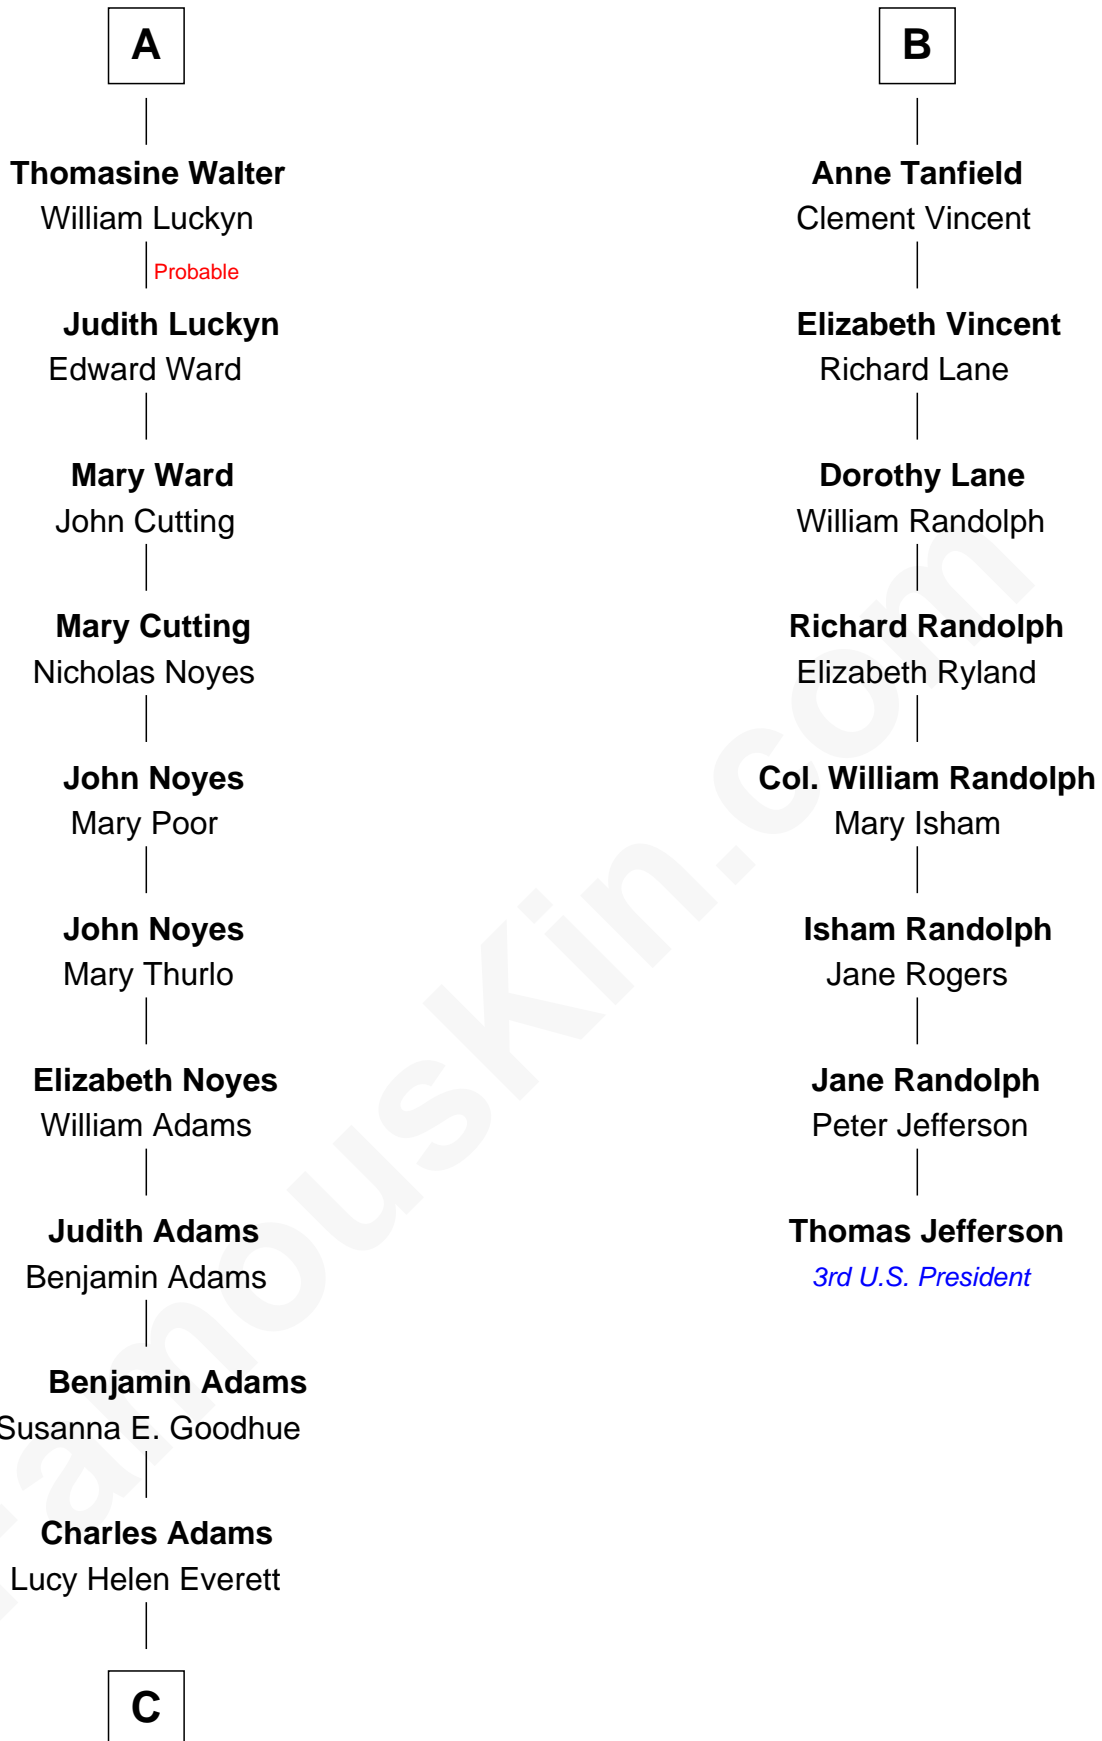

# FamousKin.com Relationship Chart of

**Helen Keller**

*Author and Activist*

14th cousin 4 times removed of

**Thomas Jefferson**

*3rd U.S. President and Signer of the Declaration of Independence*

**Sir John Howard**

Alice de Bois

**Joan Howard**  
Sir Peter de Brewes

**Beatrice Brewes**  
Sir Hugh Shirley

**Sir Ralph Shirley**  
Joan Basset

**Beatrice Shirley**  
John Brome

**Isabel Brome**  
John Denton

**Thomas Denton**  
Jane Webbe

**Isabel Denton**  
William ap Walter

**A**

**Sir Robert Howard**  
Margaret de Scales

**Sir John Howard**  
Alice Tendring

**Sir Robert Howard**  
Margaret Mowbray

**Katherine Howard**  
Sir Edward Neville

**Catherine Neville**  
Robert Tanfield

**William Tanfield**  
Elizabeth Stavely

**Frances Tanfield**  
Bridget Cave

**B**

**C**

**Kate Adams**  
Arthur Henley Keller

**Helen Keller**  
*Author and Activist*