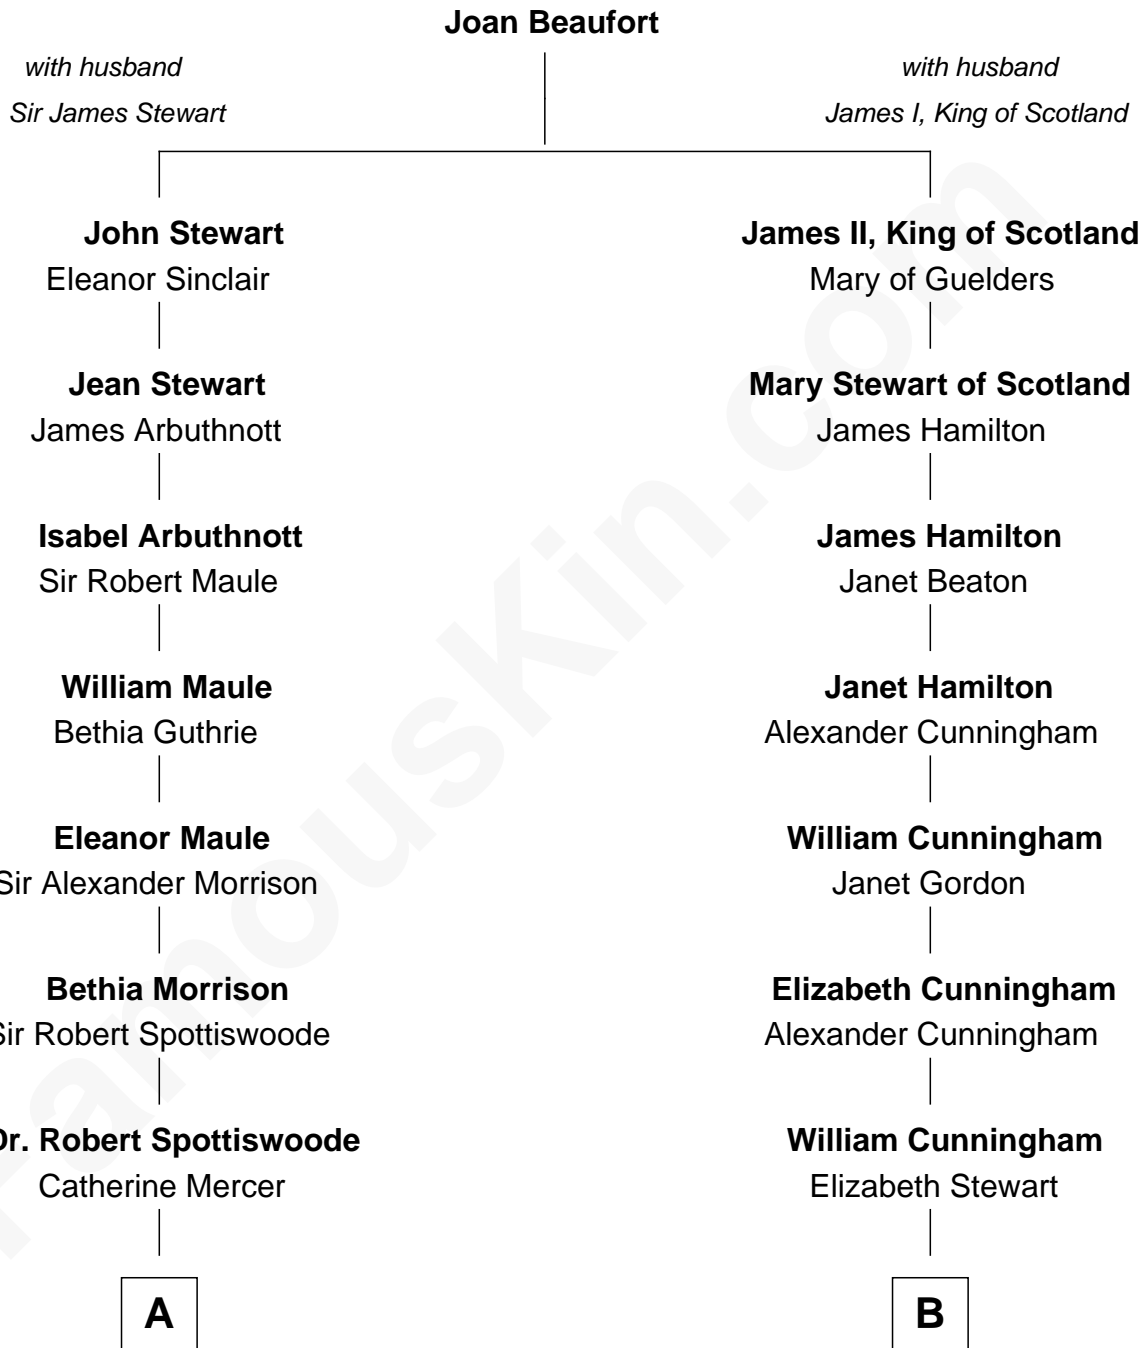

# FamousKin.com Relationship Chart of

**Helen Keller**

*Author and Activist*

12th cousin of

**Alexander Hamilton**

*1st U.S. Secretary of the Treasury*

**A**

**Lt. Gov. Alexander Spotswood**

Anne Butler Brayne

**Anne Catherine Spotswood**

Col. Bernard Moore

**Col. Alexander Spotswood Moore**

Elizabeth Aylett

**Mary Fairfax Moore**

David Keller

**Arthur Henley Keller**

Kate Adams

**Helen Keller**

*Author and Activist*

**B**

**William Cunningham**

Elizabeth Napier

**Alexander Cunningham**

Janet Cunningham