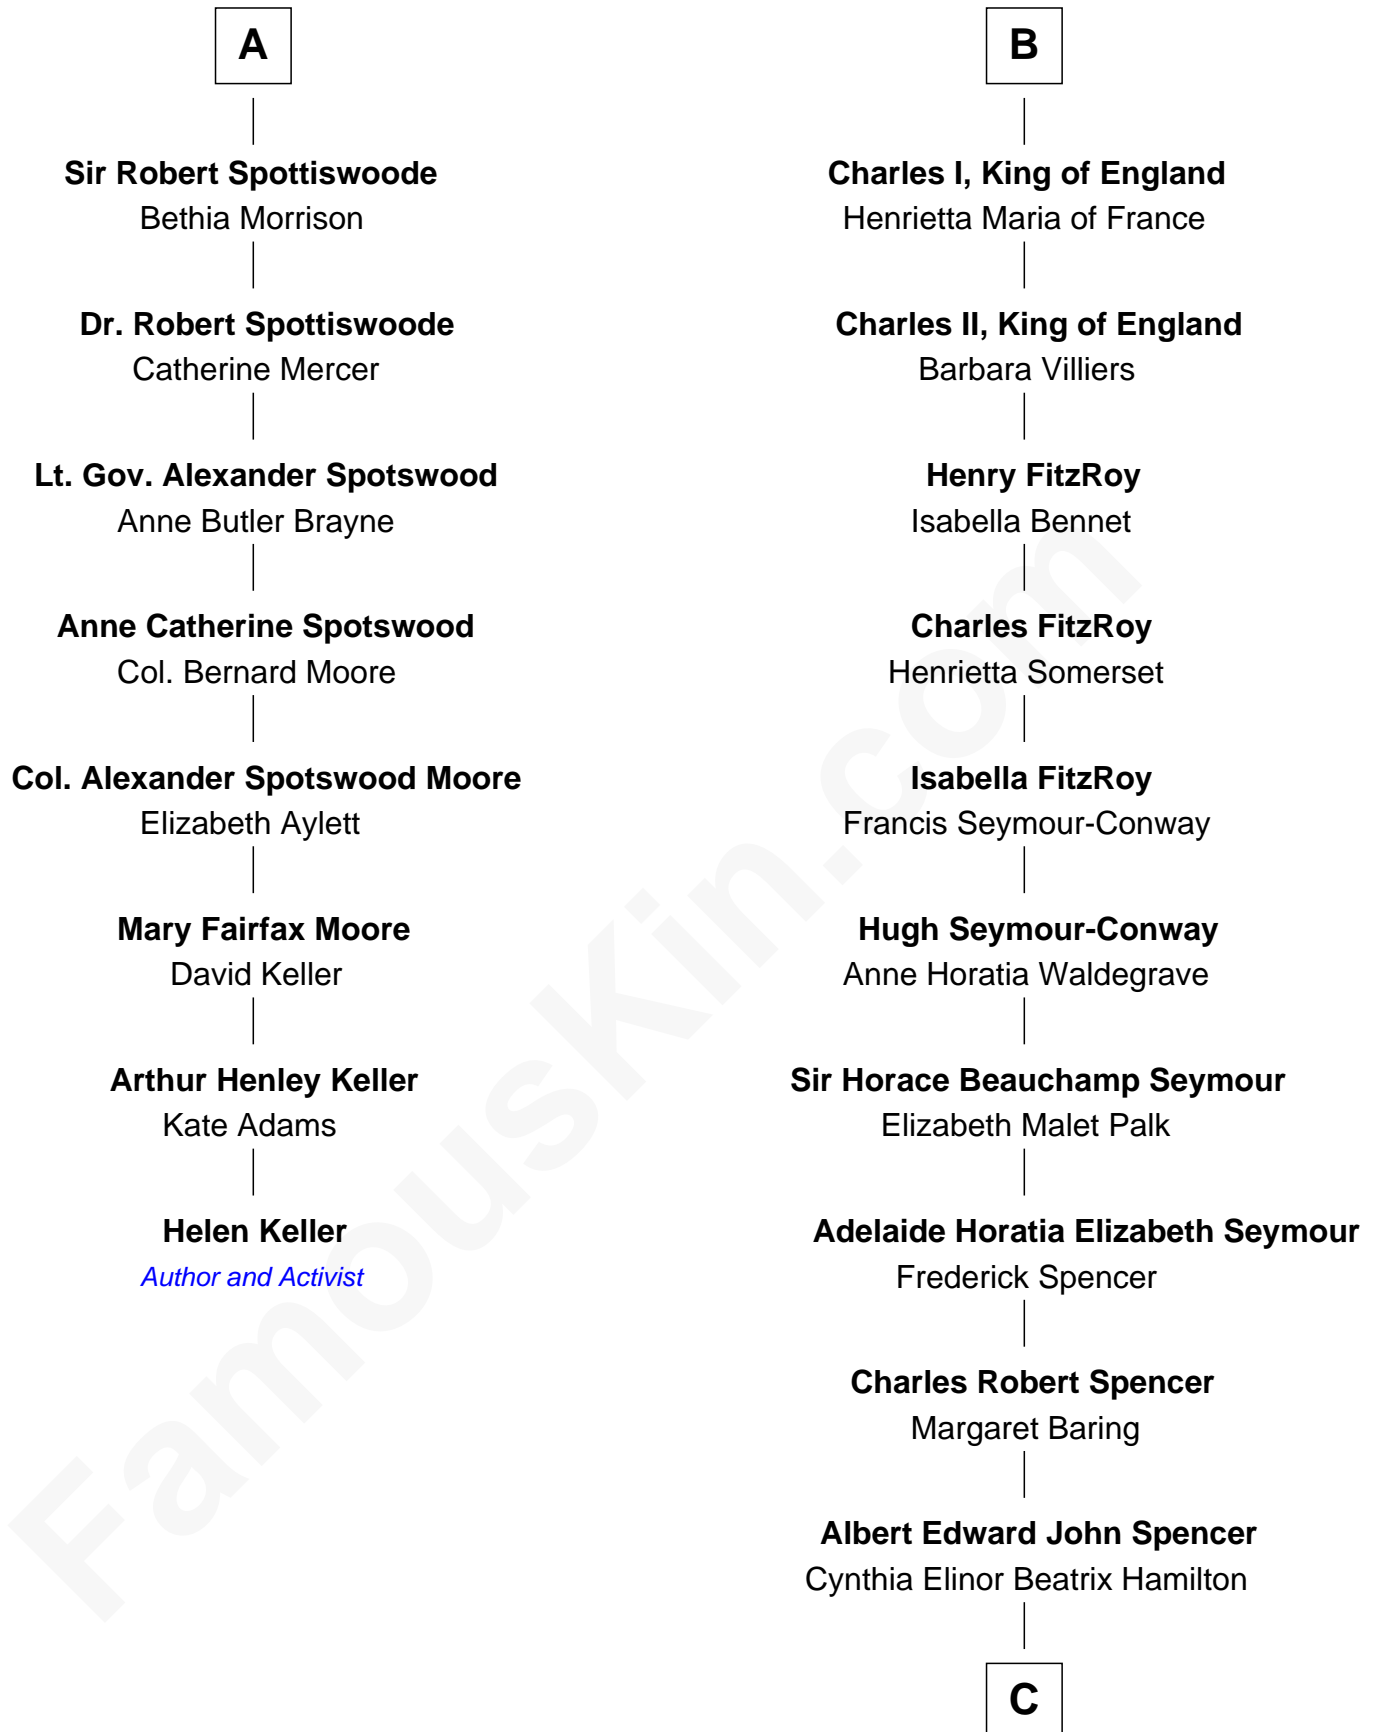

FamousKin.com Relationship Chart of

Helen Keller

Author and Activist

14th cousin 4 times removed of

Princess Diana

Princess of Wales

Robert III, King of Scotland

Anabella Drummond

C

Edward John Spencer
Frances Ruth Burke Roche

Princess Diana
Princess of Wales

FamousKin.com