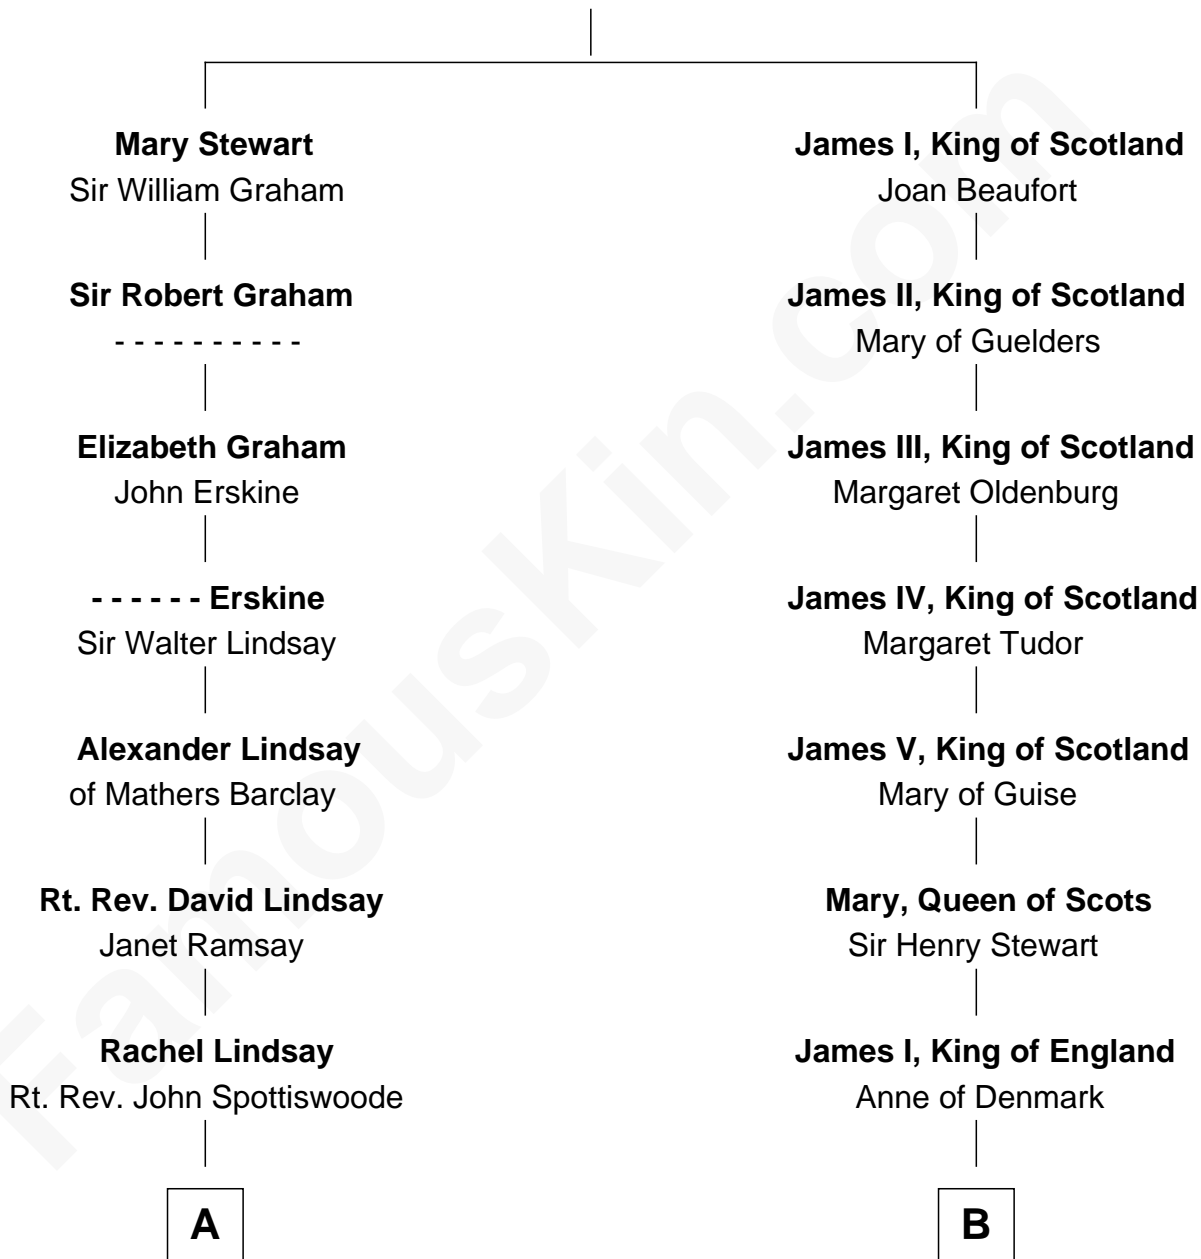

FamousKin.com Relationship Chart of

Helen Keller

Author and Activist

14th cousin 4 times removed of

Princess Diana

Princess of Wales

Robert III, King of Scotland

Anabella Drummond

C

Edward John Spencer
Frances Ruth Burke Roche

Princess Diana
Princess of Wales

FamousKin.com