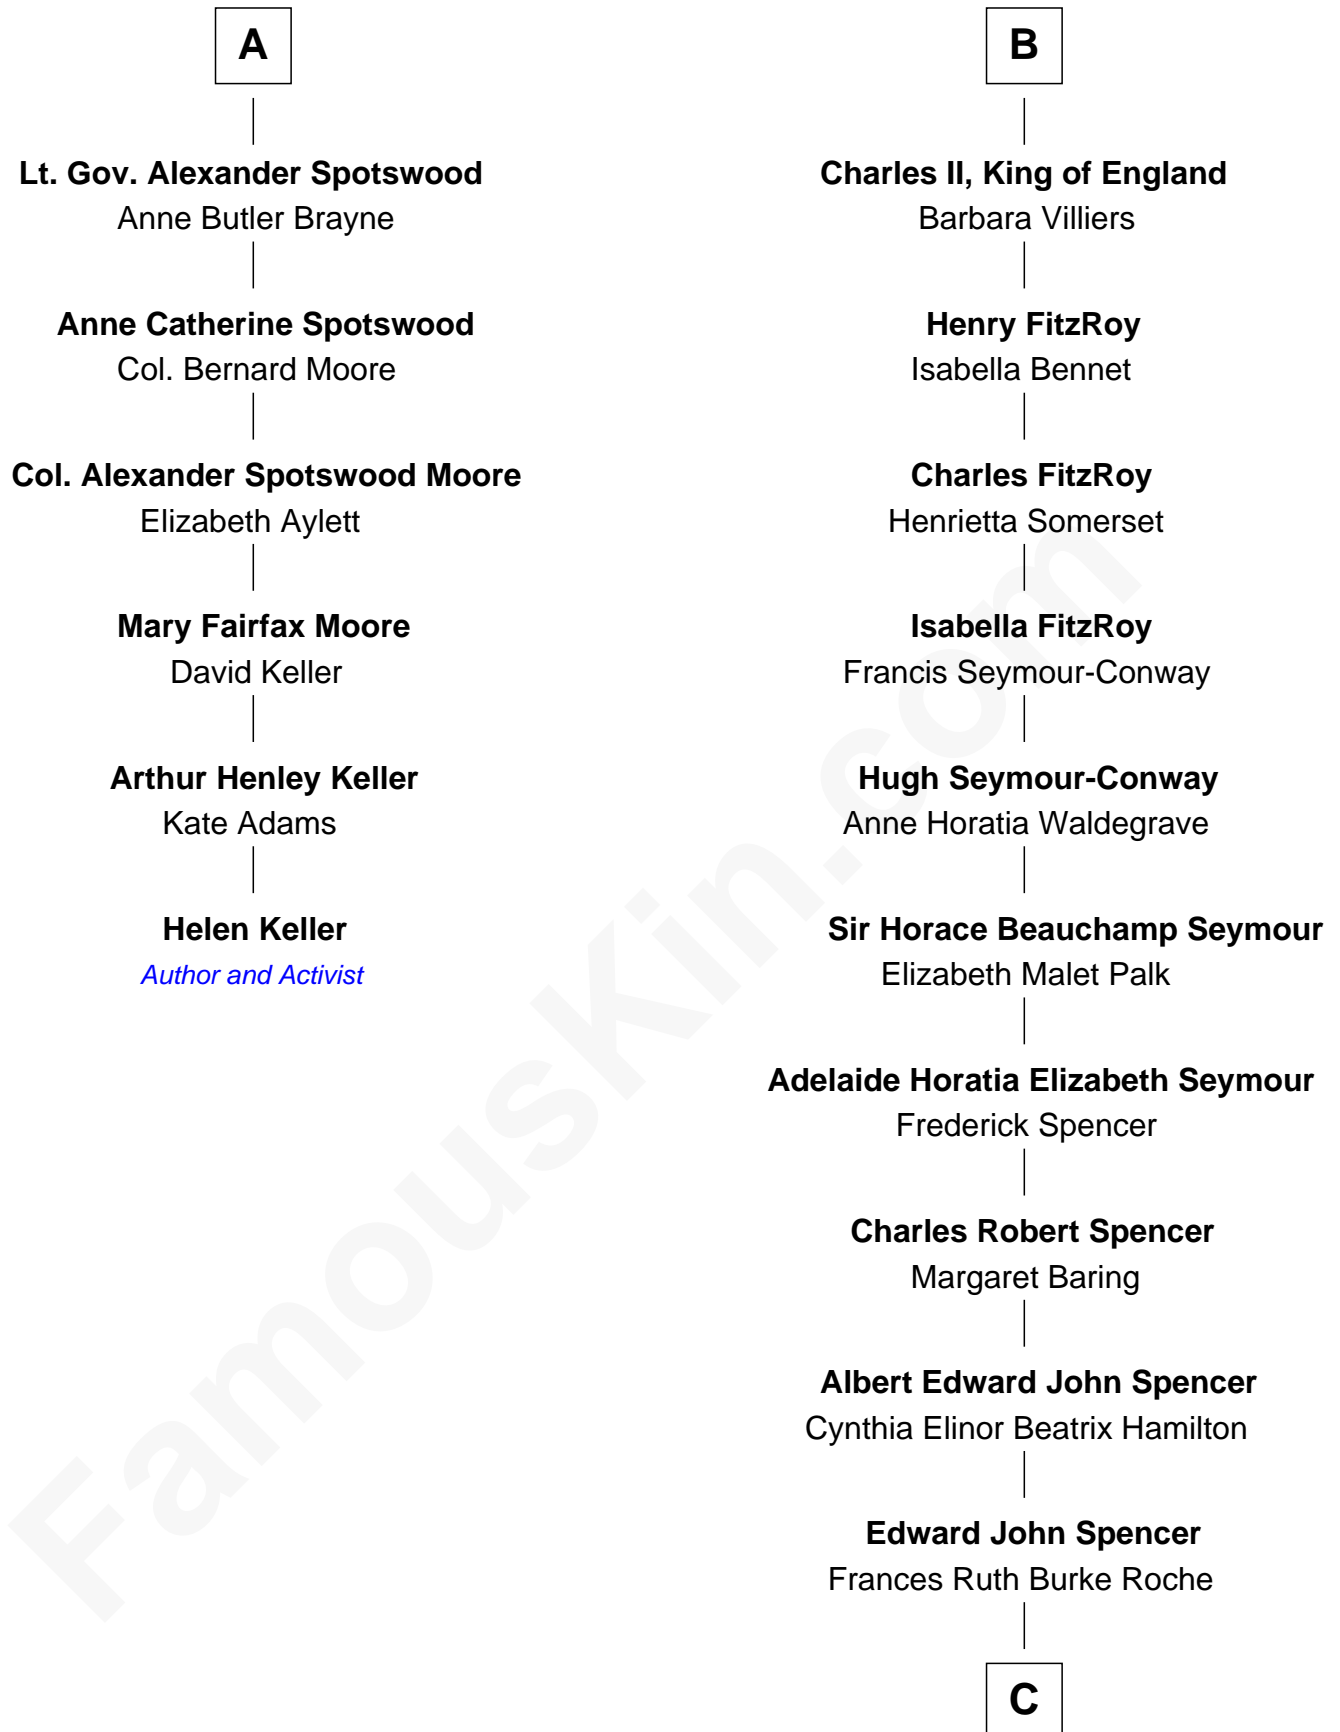

FamousKin.com Relationship Chart of

Helen Keller

Author and Activist

12th cousin 6 times removed of

Prince William

Prince of Wales

Joan Beaufort

with husband
Sir James Stewart

with husband
James I, King of Scotland

C

Princess Diana Frances Spencer
Charles III, King of the United Kingdom

Prince William
Prince of Wales

FamousKin.com