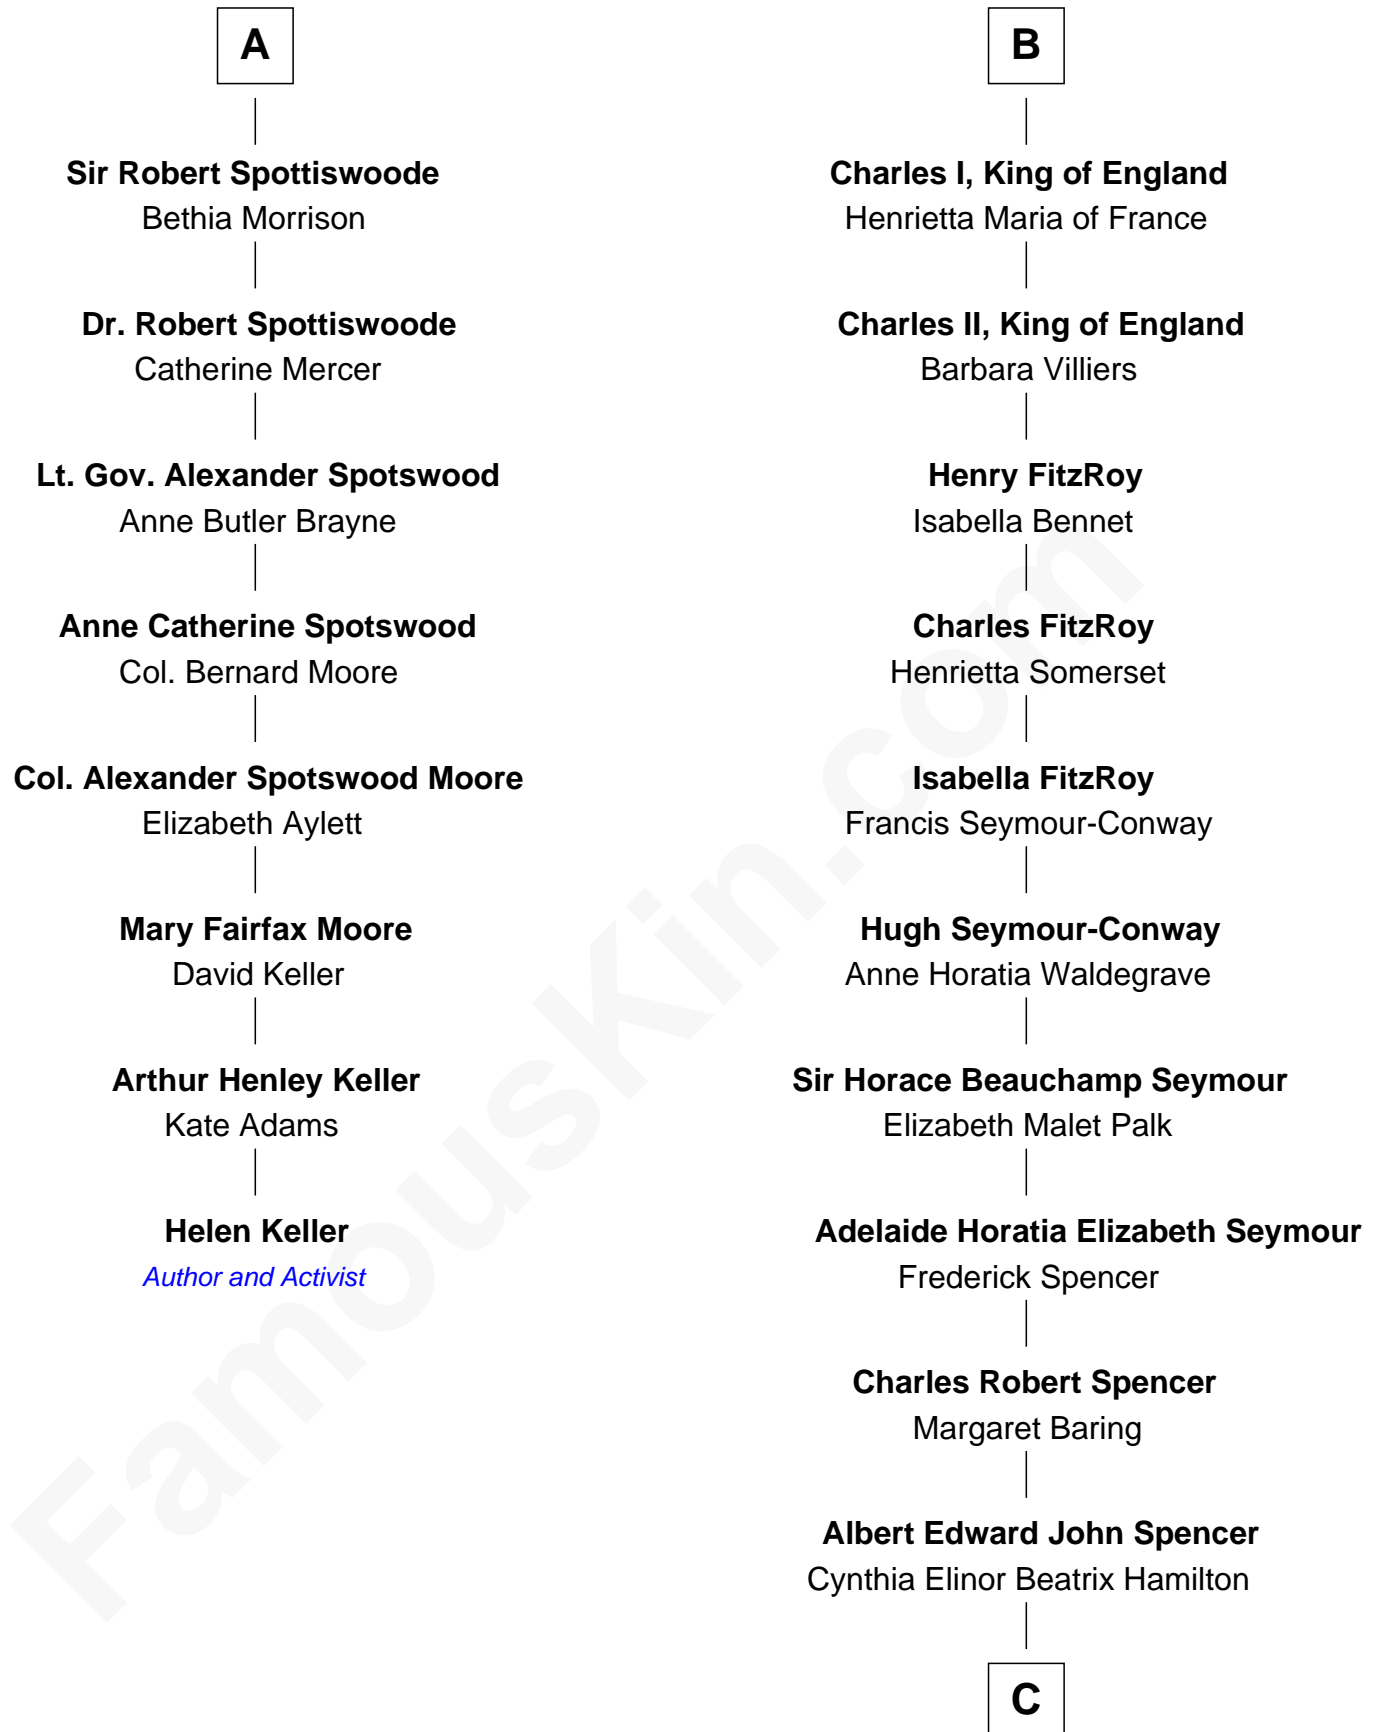

FamousKin.com Relationship Chart of

Helen Keller

Author and Activist

14th cousin 5 times removed of

Prince William

Prince of Wales

Robert III, King of Scotland

Anabella Drummond

C

Edward John Spencer
Frances Ruth Burke Roche

Princess Diana Frances Spencer
Charles III, King of the United Kingdom

Prince William
Prince of Wales

FamousKin.com