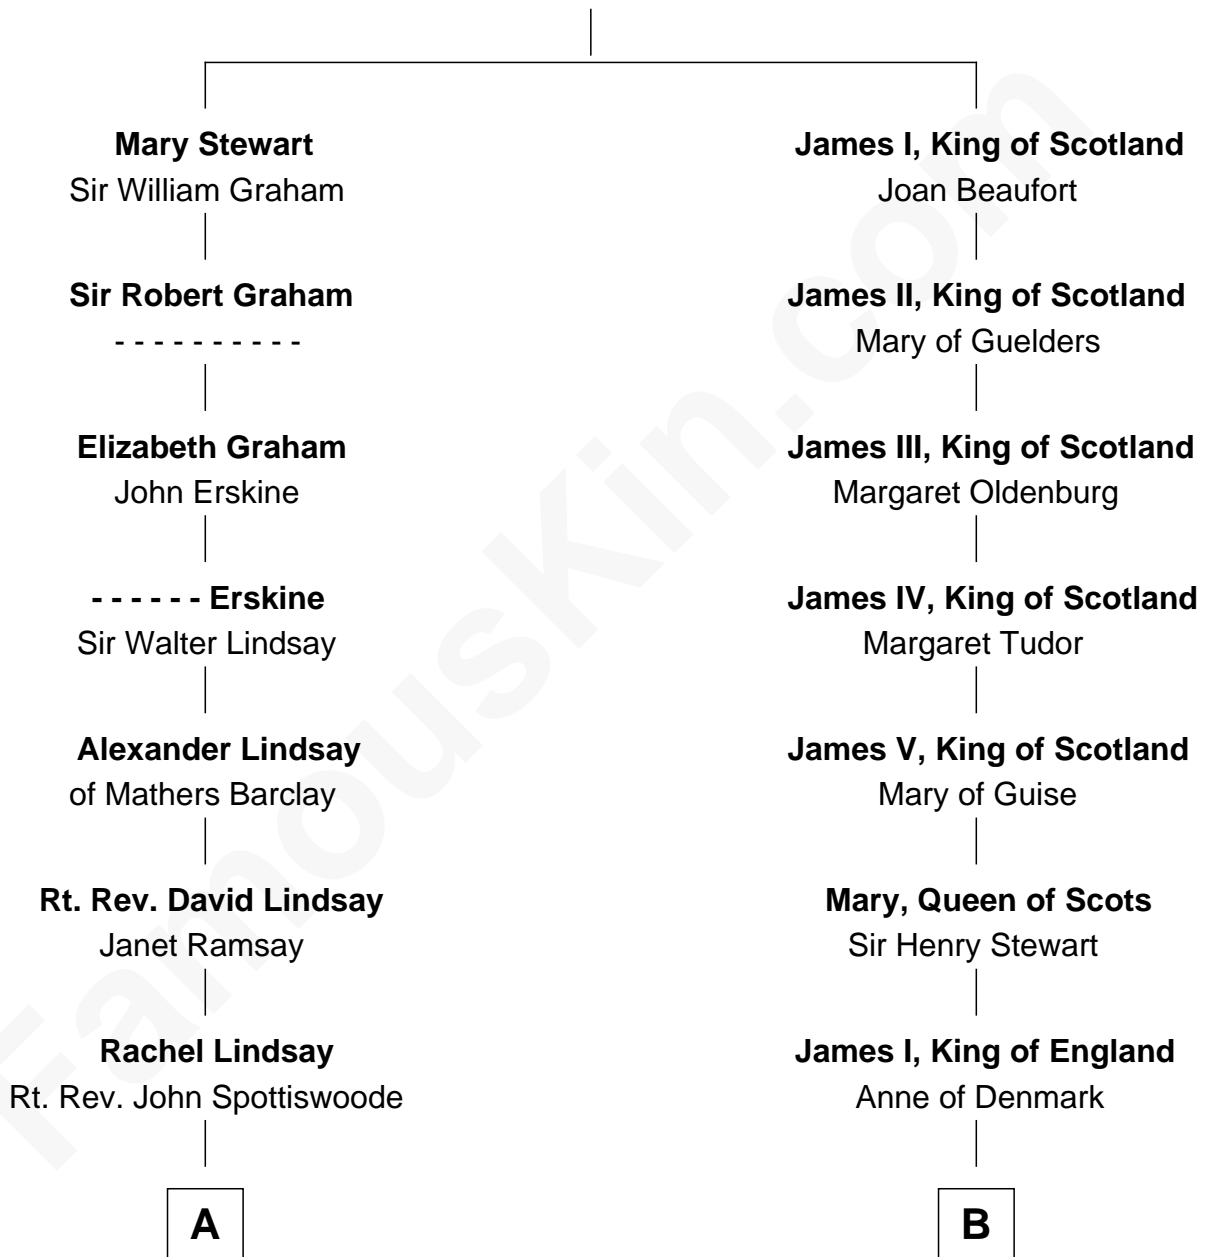

FamousKin.com Relationship Chart of

Helen Keller

Author and Activist

14th cousin 5 times removed of

Prince William

Prince of Wales

Robert III, King of Scotland

Anabella Drummond

C

Edward John Spencer
Frances Ruth Burke Roche

Princess Diana Frances Spencer
Charles III, King of the United Kingdom

Prince William
Prince of Wales

FamousKin.com