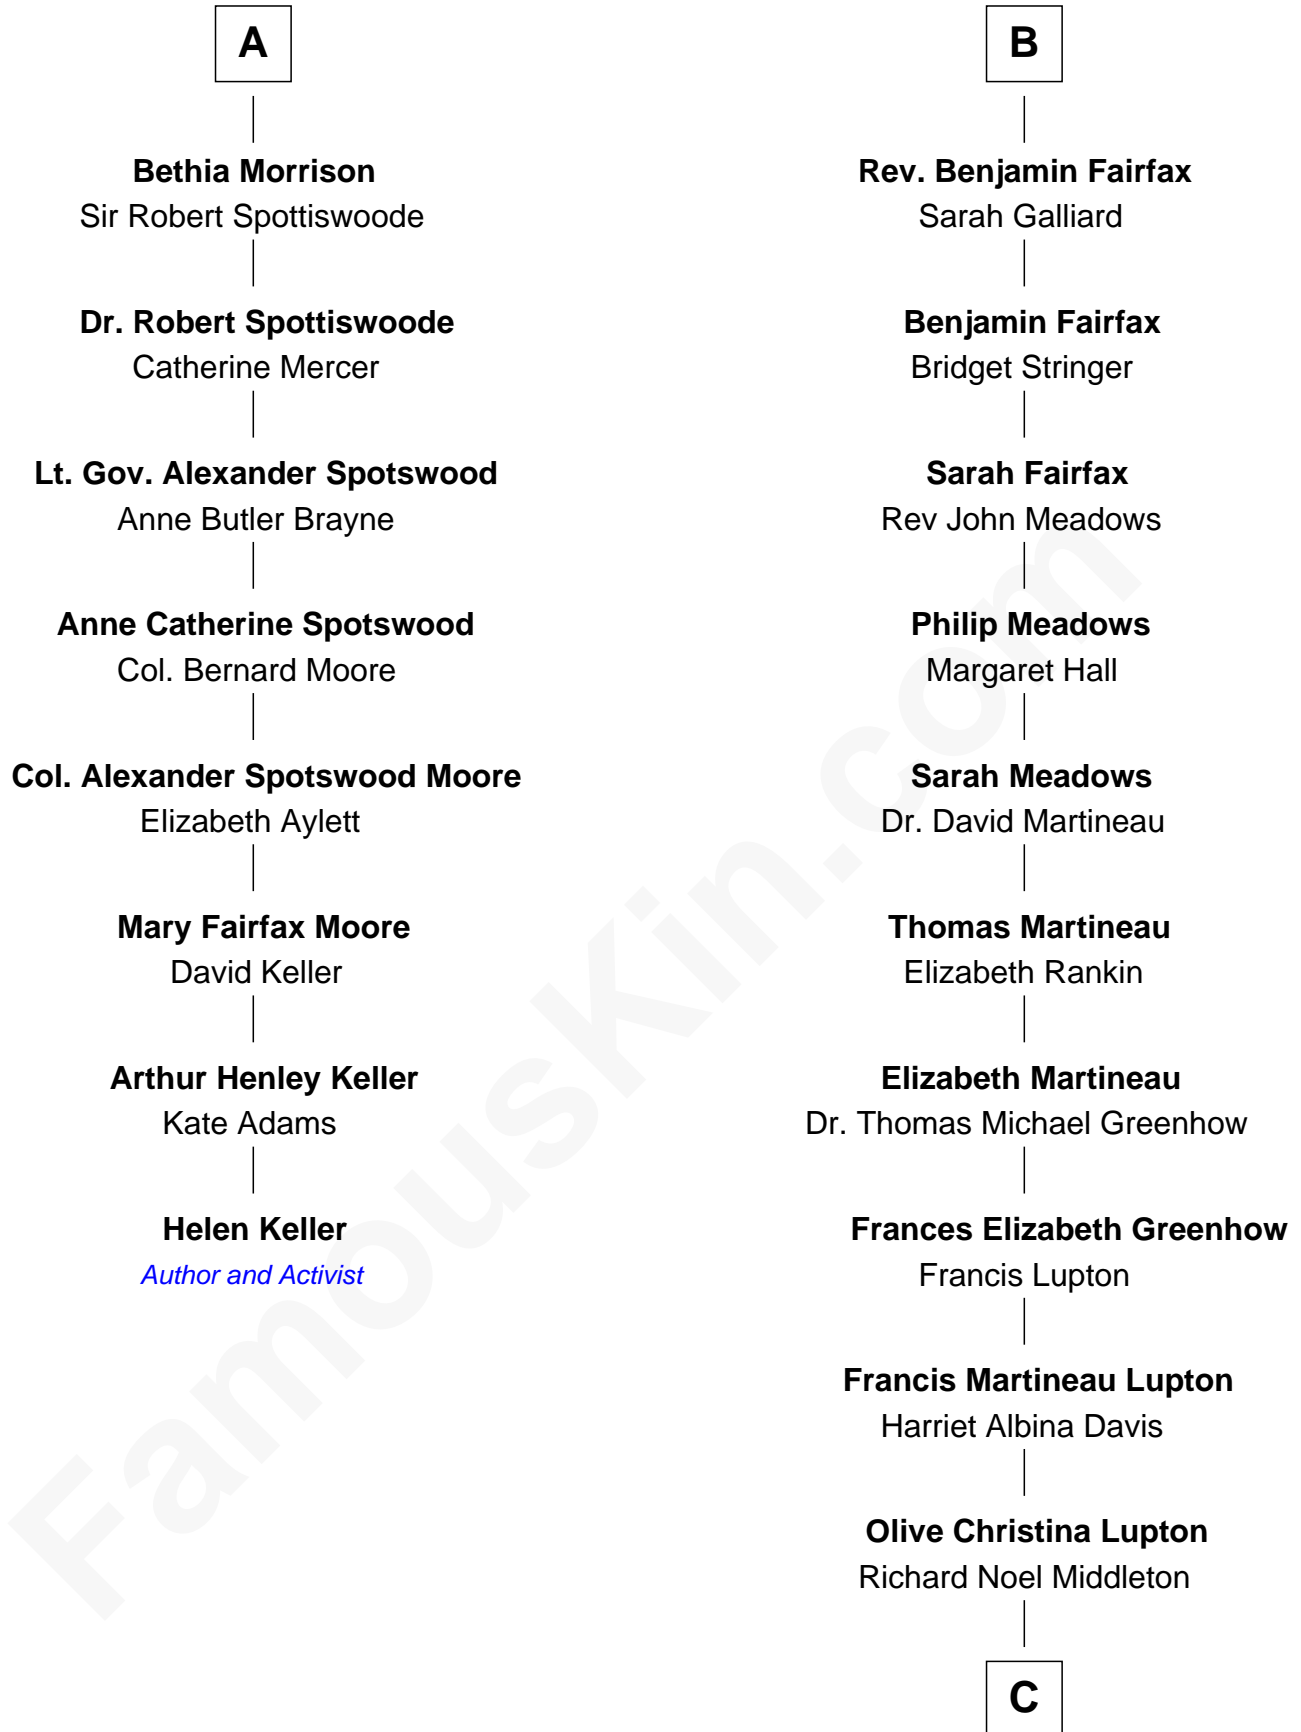

FamousKin.com Relationship Chart of

Helen Keller

Author and Activist

14th cousin 5 times removed of

Catherine Middleton

Princess of Wales

John of Gaunt

Katherine Roet

Sir John Beaufort
Margaret de Holand

Joan Beaufort
Sir James Stewart

John Stewart
Eleanor Sinclair

Jean Stewart
James Arbuthnott

Isabel Arbuthnott
Sir Robert Maule

William Maule
Bethia Guthrie

Eleanor Maule
Sir Alexander Morrison

A

Joan Beaufort
Sir Ralph Neville

Eleanor Neville
Sir Henry Percy

Sir Henry Percy
Eleanor Poynings

Margaret Percy
Sir William Gascoigne

Agnes Gascoigne
Sir Thomas Fairfax

William Fairfax

John Fairfax
Mary Birch

B

C

Peter Francis Middleton

Valerie Glassborow

Michael Francis Middleton

Carole Elizabeth Goldsmith

Catherine Middleton

Princess of Wales