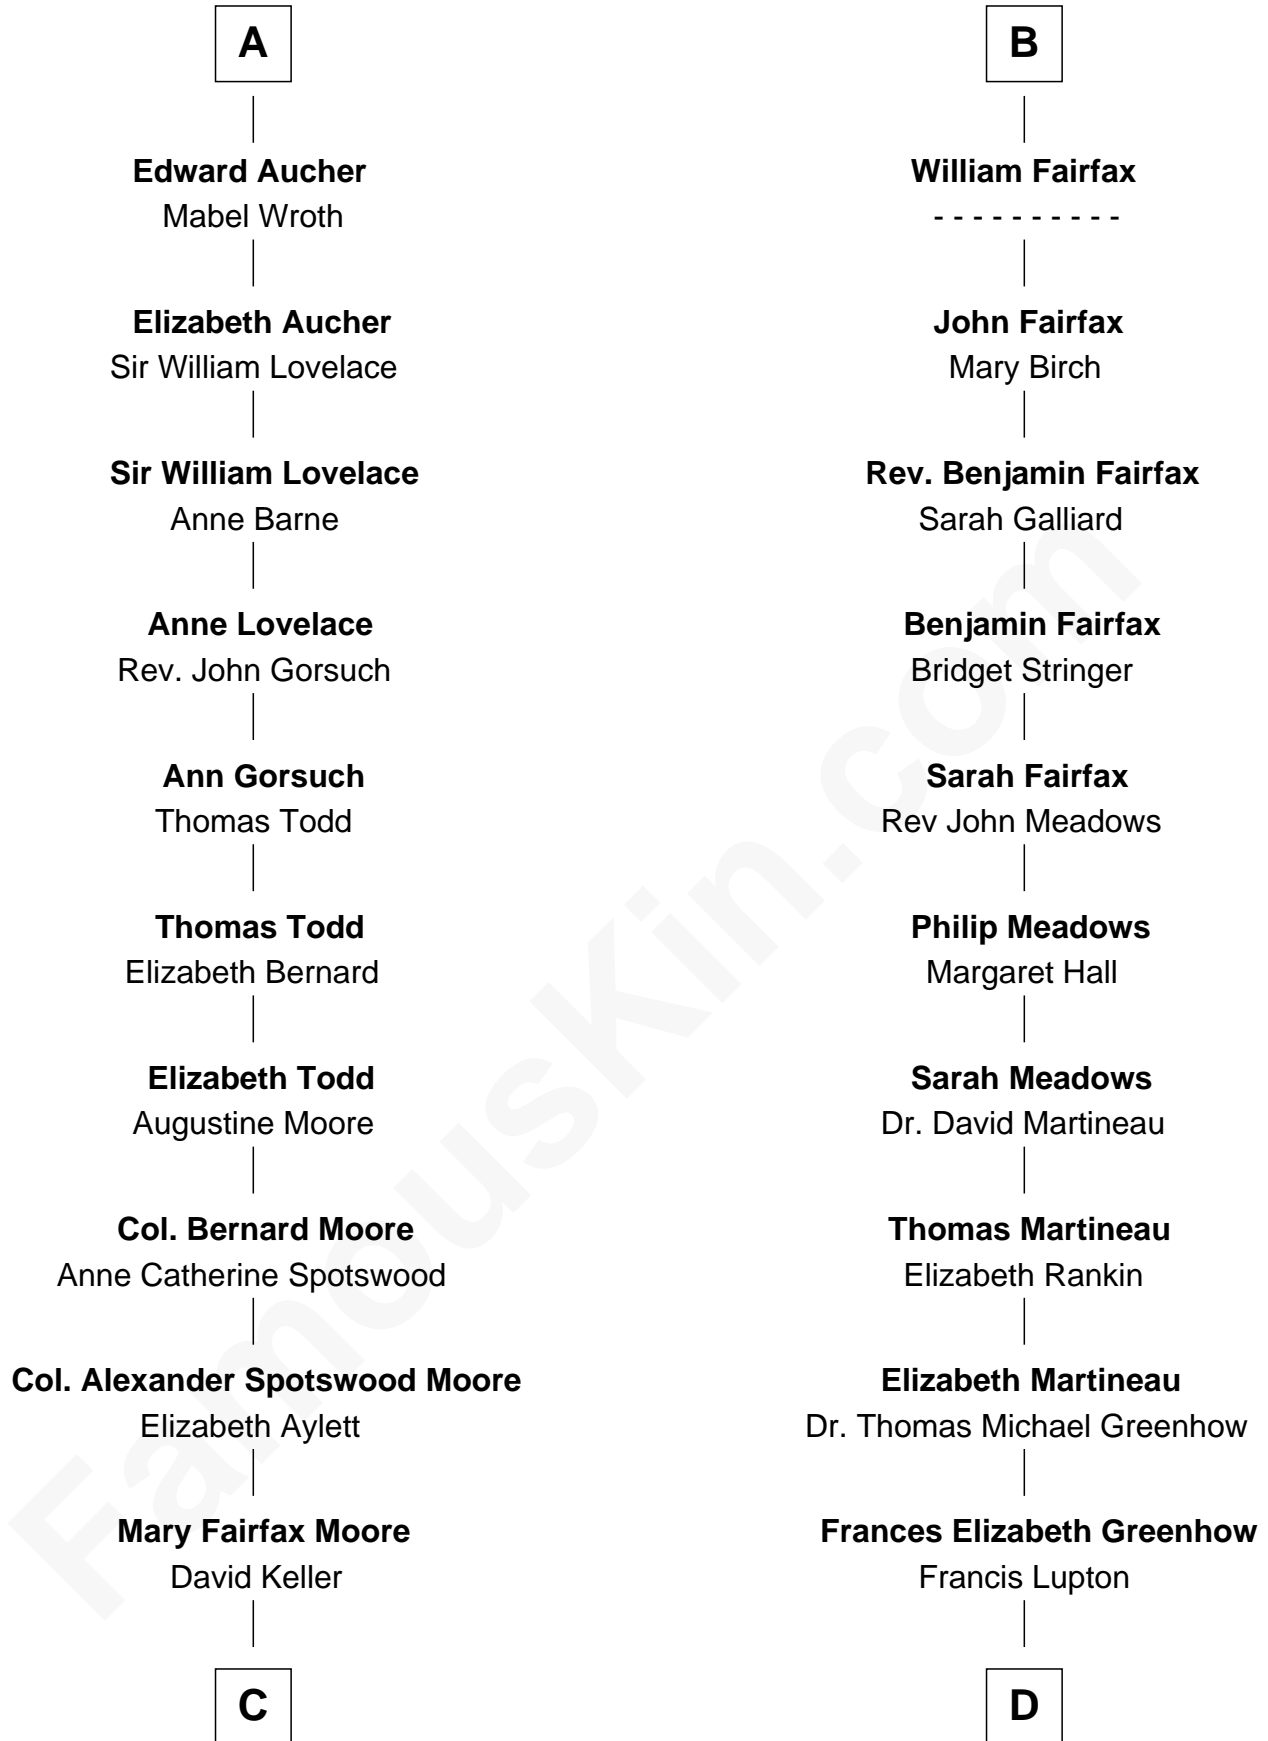

FamousKin.com Relationship Chart of

Helen Keller

Author and Activist

18th cousin 3 times removed of

Catherine Middleton

Princess of Wales

William de Montagu
Katherine de Grandison

Sibyl de Montagu
Sir Edmund Fitzalan

A

Philippa de Montagu
Sir Roger de Mortimer

Edmund Mortimer
Philippa Plantagenet

Elizabeth Mortimer
Sir Henry Percy

Sir Henry Percy
Eleanor Neville

Sir Henry Percy
Eleanor Poynings

Margaret Percy
Sir William Gascoigne

Agnes Gascoigne
Sir Thomas Fairfax

B

C

Arthur Henley Keller

Kate Adams

Helen Keller

Author and Activist

D