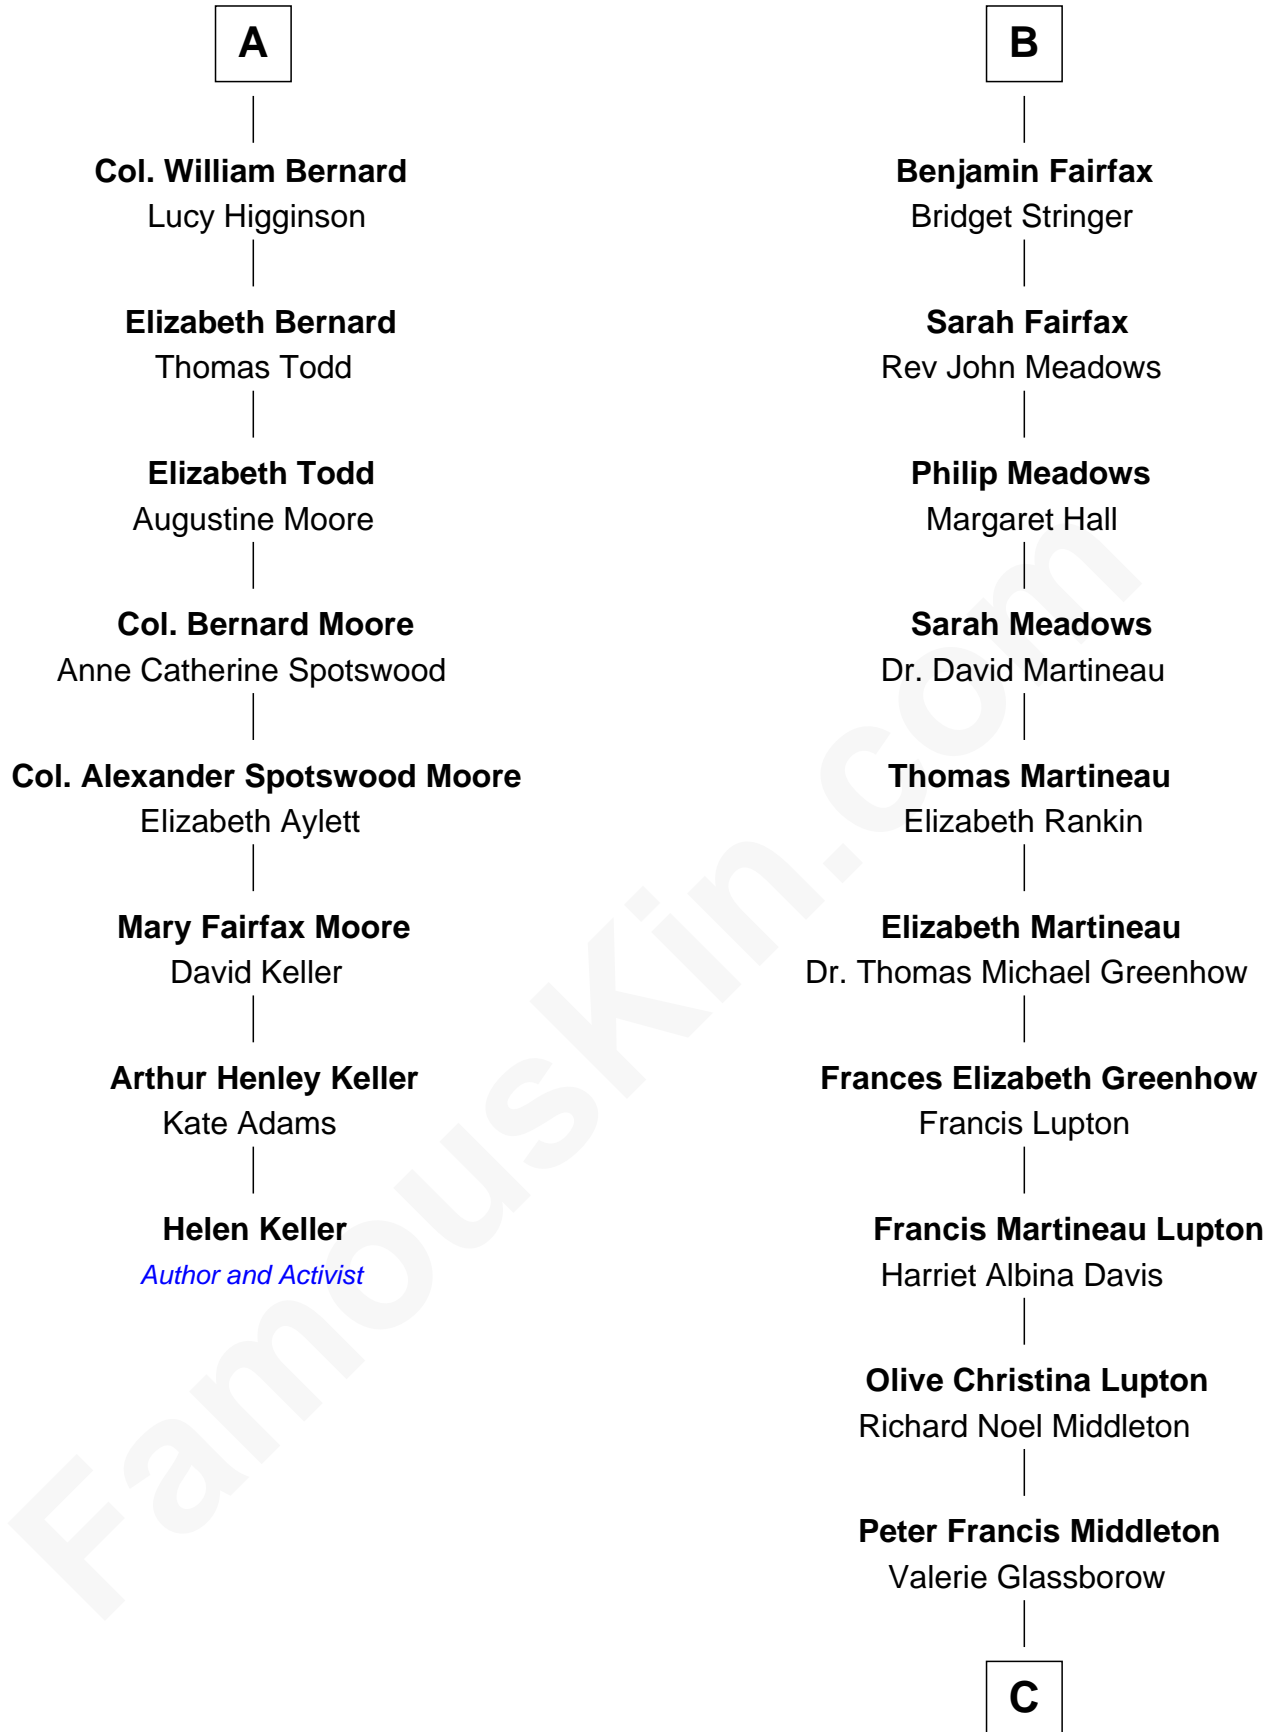

FamousKin.com

Relationship Chart of

Helen Keller

Author and Activist

14th cousin 4 times removed of

Catherine Middleton
Princess of Wales

Michael Francis Middleton
Carole Elizabeth Goldsmith

Catherine Middleton
Princess of Wales

FamousKin.com