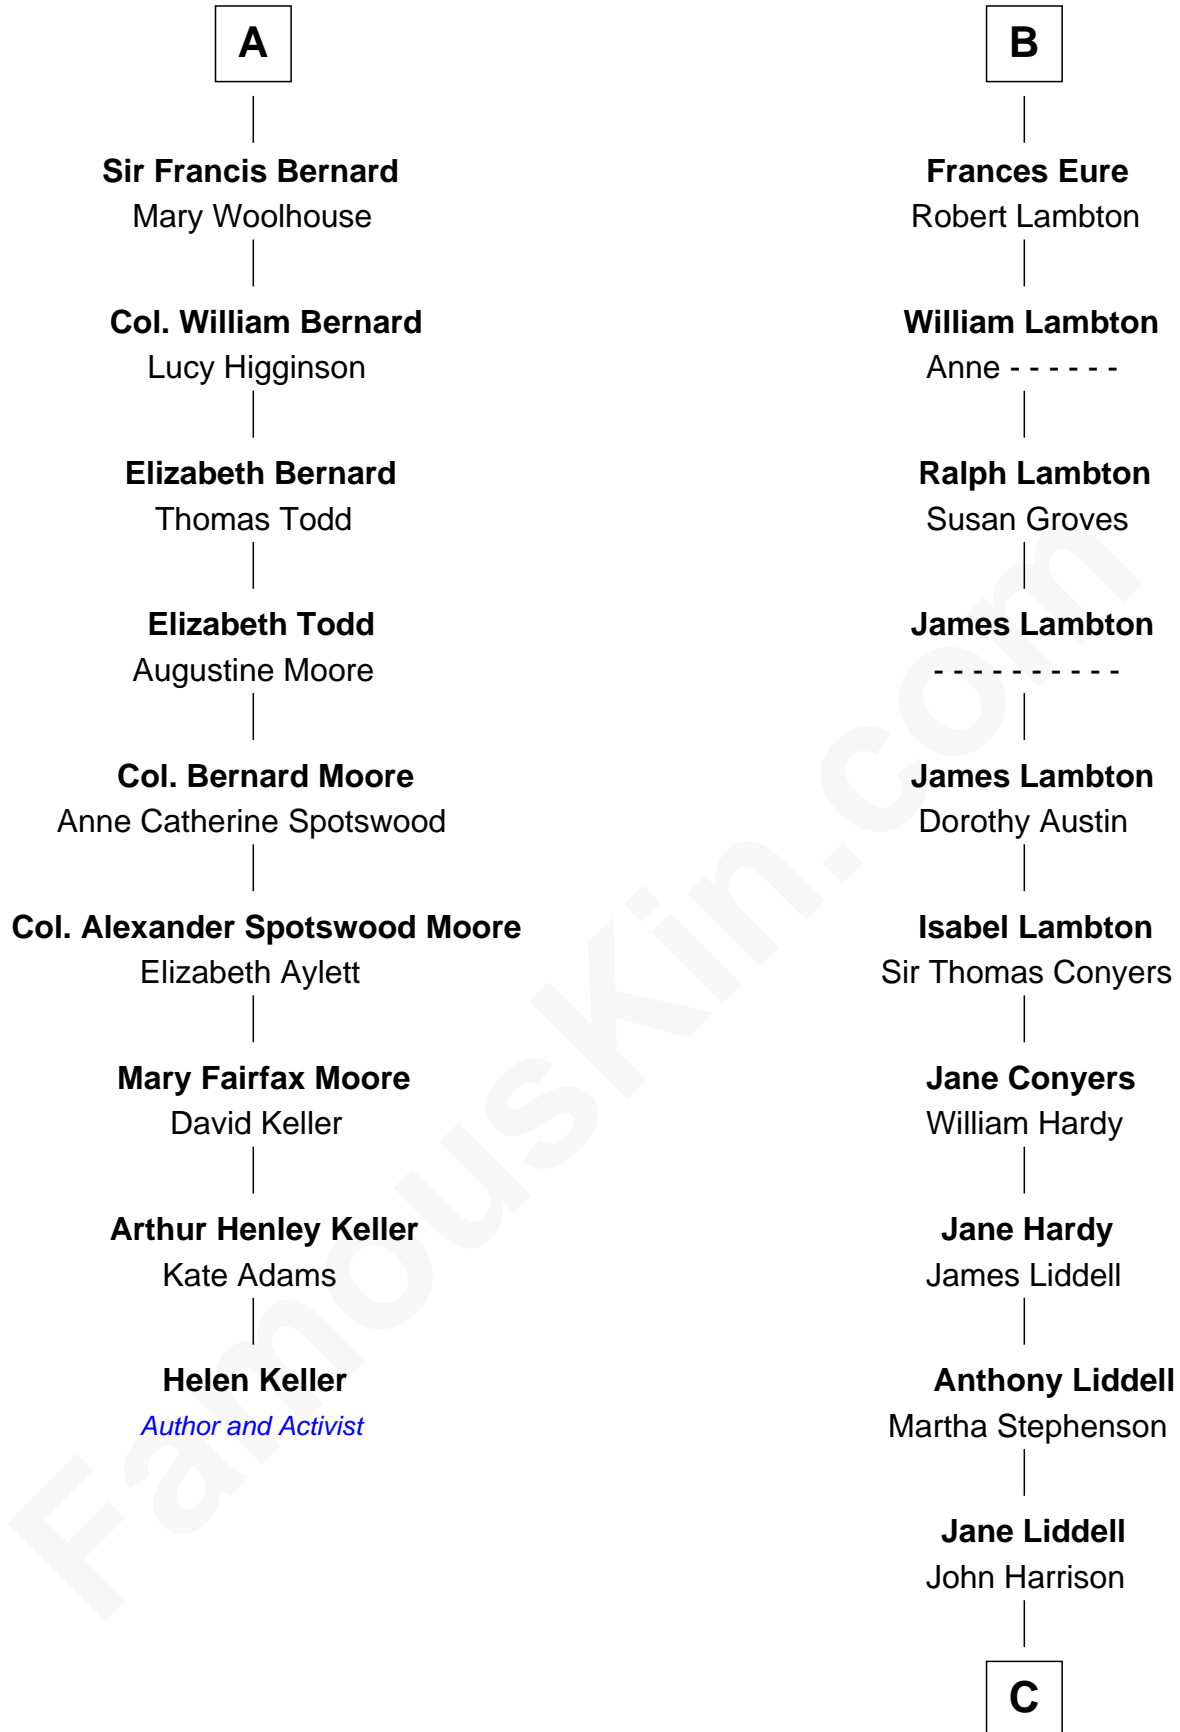

# FamousKin.com Relationship Chart of

**Helen Keller**

*Author and Activist*

15th cousin 6 times removed of

**Catherine Middleton**

*Princess of Wales*

**John de Welles**

Maud de Roos

Margaret Jenney

**Elizabeth Willoughby**

Sir William Eure

**Sir Ralph Eure**

Margery Bowes

**B**

**C**

**John Harrison**