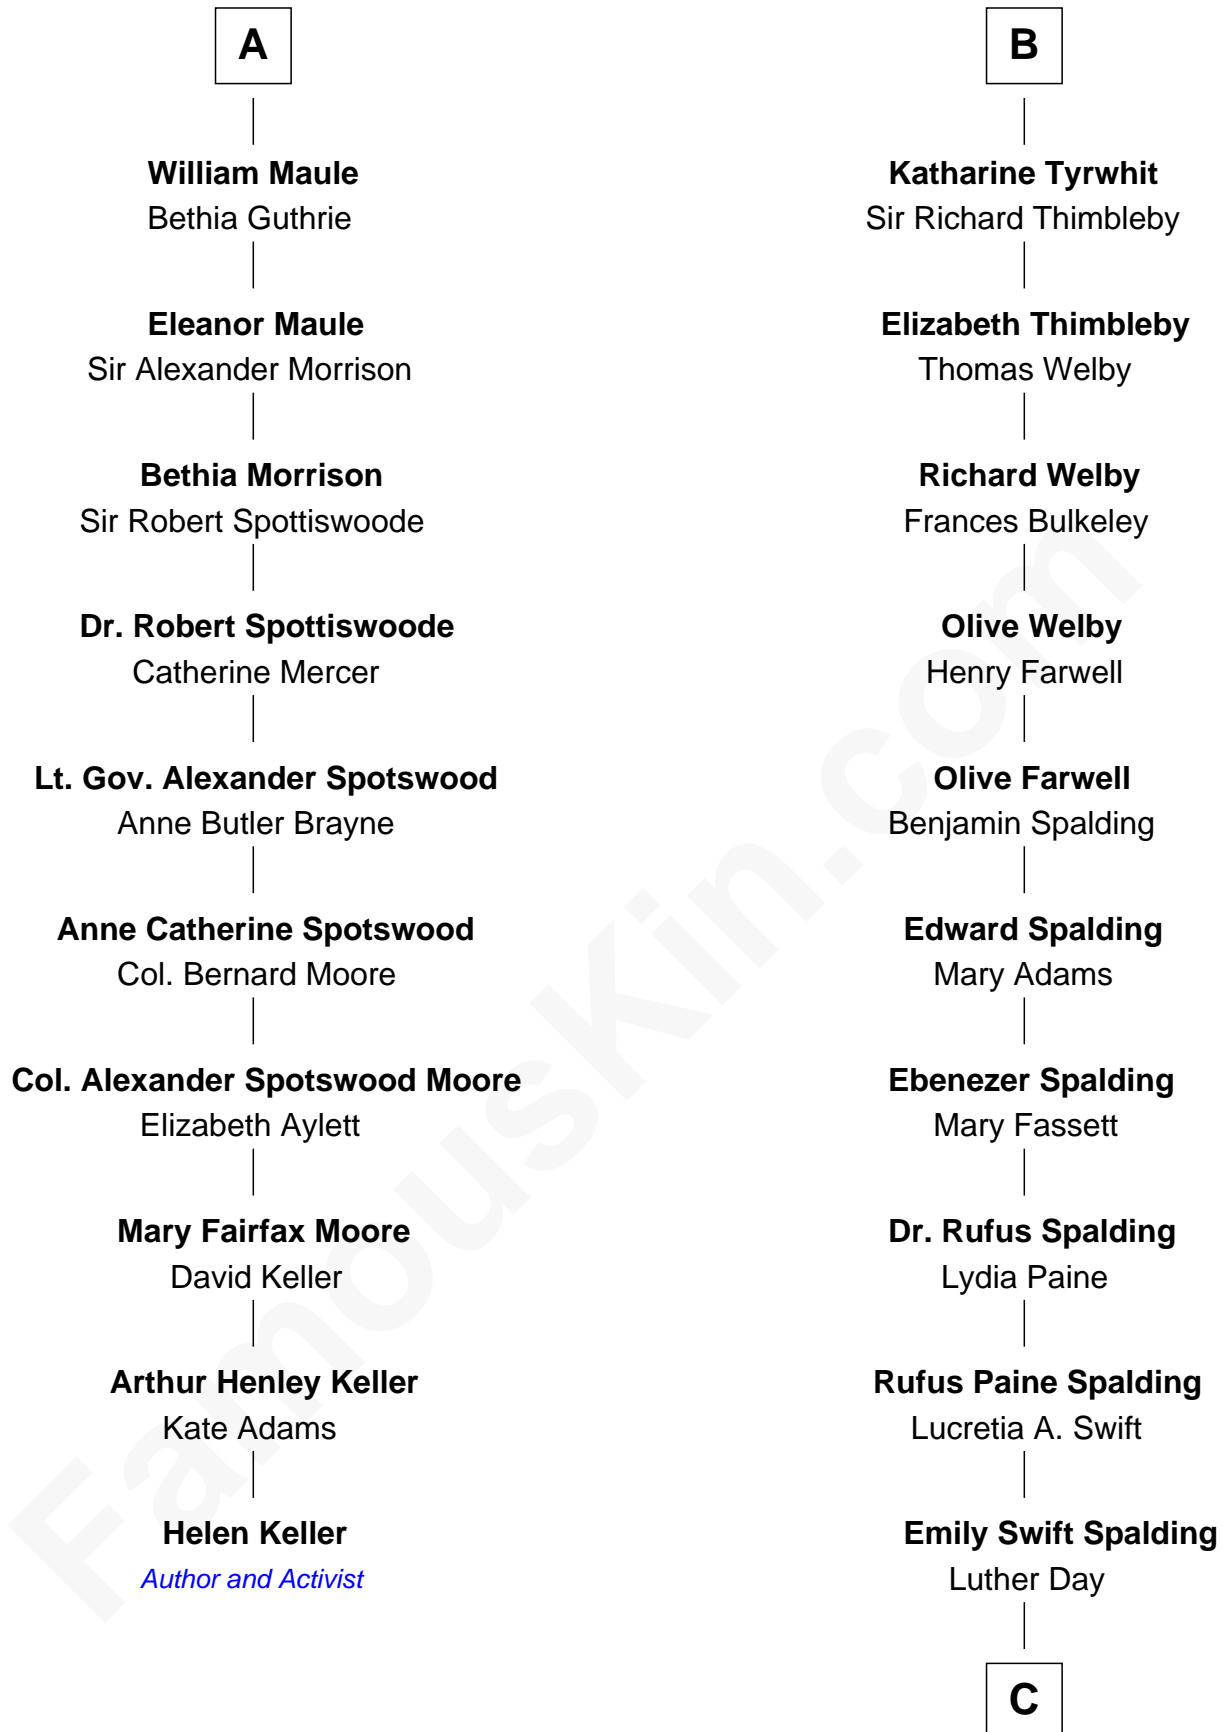

FamousKin.com

Relationship Chart of

Helen Keller

Author and Activist

16th cousin 5 times removed of

Anna Gunn
TV and Movie Actress

Sir Robert de Holland
Maude la Zouche

C

William Rufus Day
Mary Elizabeth Schaefer

Luther N. Day
Ida McKinley Barber

Ida McKinley Day
Clemens Earl Gunn

Clemens Earl Gunn
Sharon Anna Kathryn Peters

Anna Gunn
TV and Movie Actress