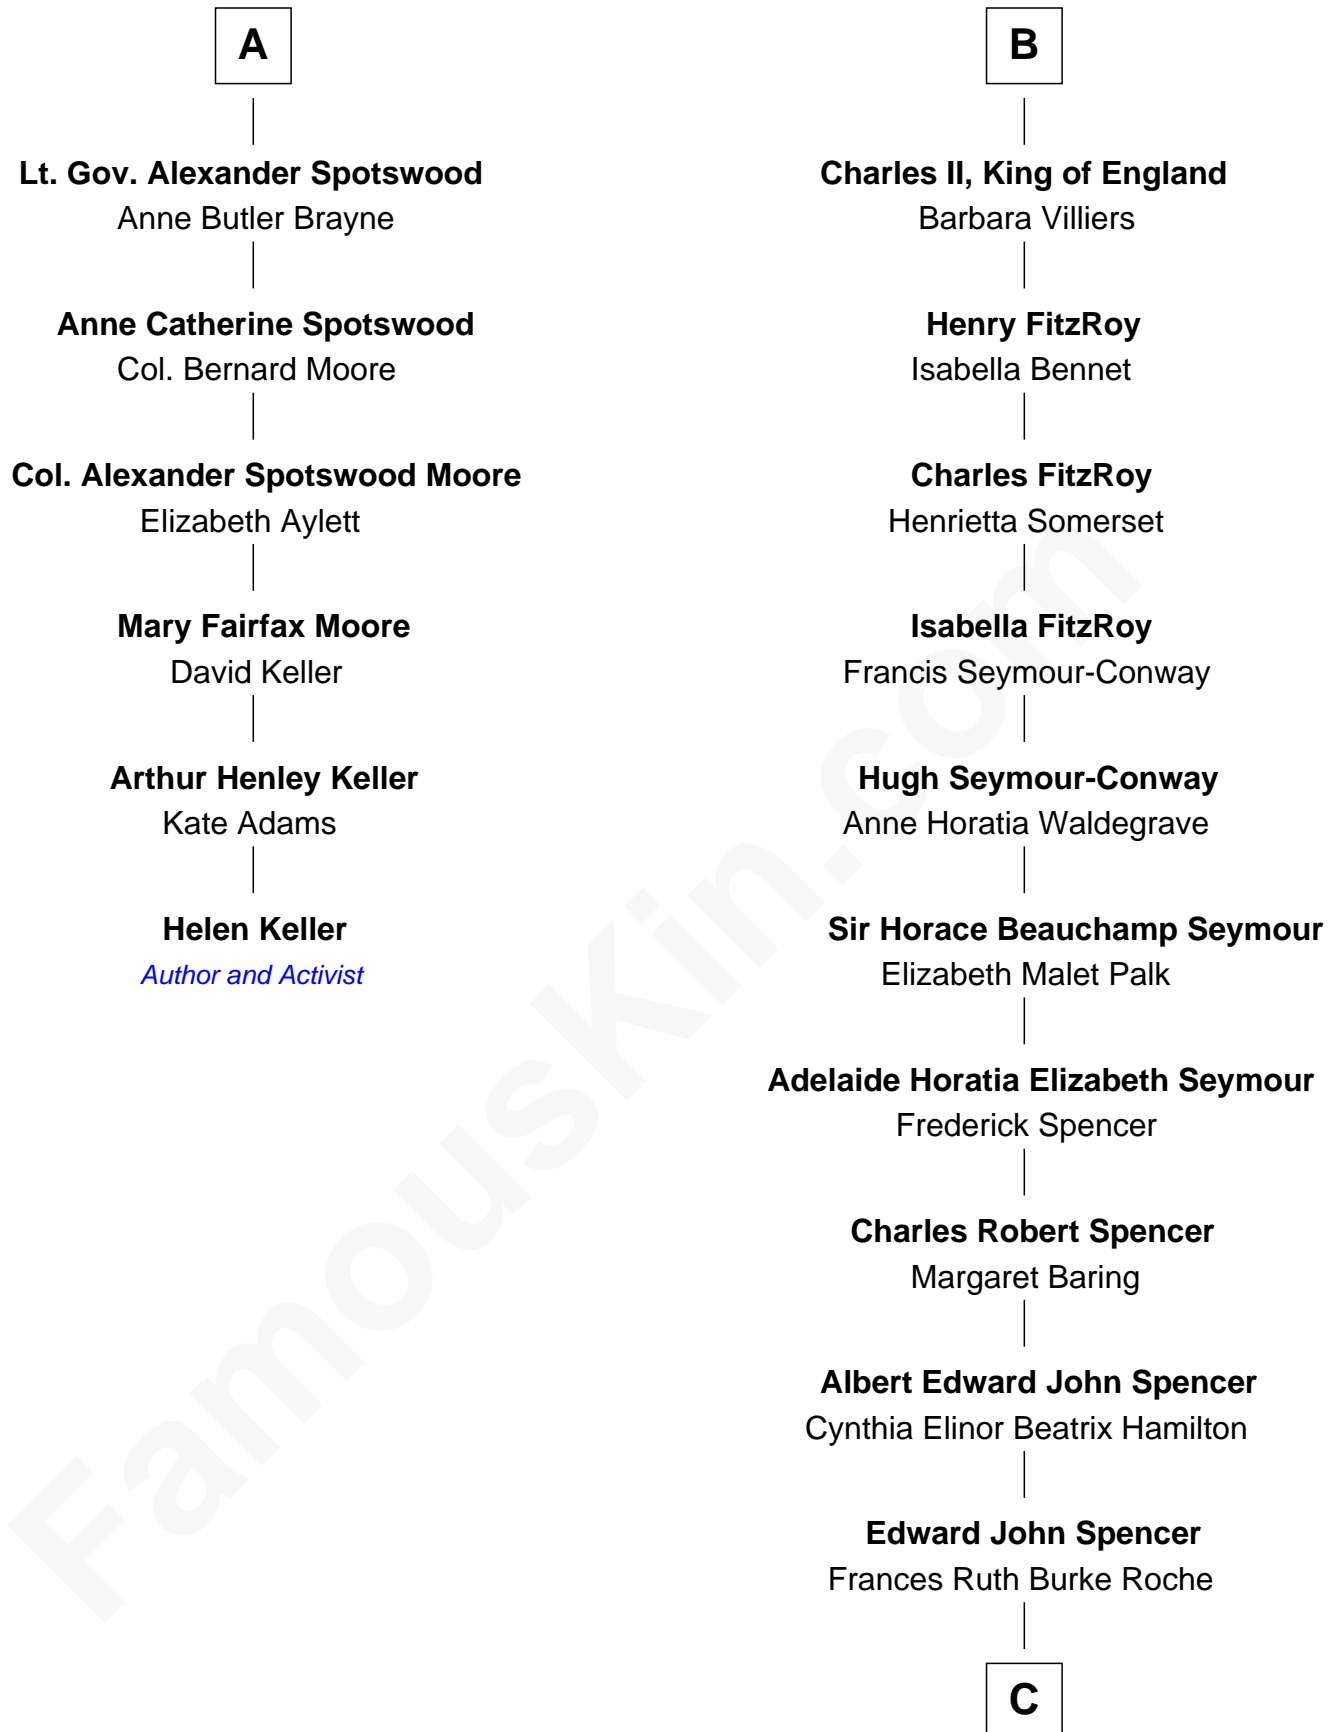

# FamousKin.com Relationship Chart of

**Helen Keller**

*Author and Activist*

12th cousin 6 times removed of

**Prince Harry**

*Duke of Sussex*

**Joan Beaufort**

*with husband*  
Sir James Stewart

*with husband*  
James I, King of Scotland

**C**

**Princess Diana Frances Spencer**  
Charles III, King of the United Kingdom

**Prince Harry**  
*Duke of Sussex*

FamousKin.com