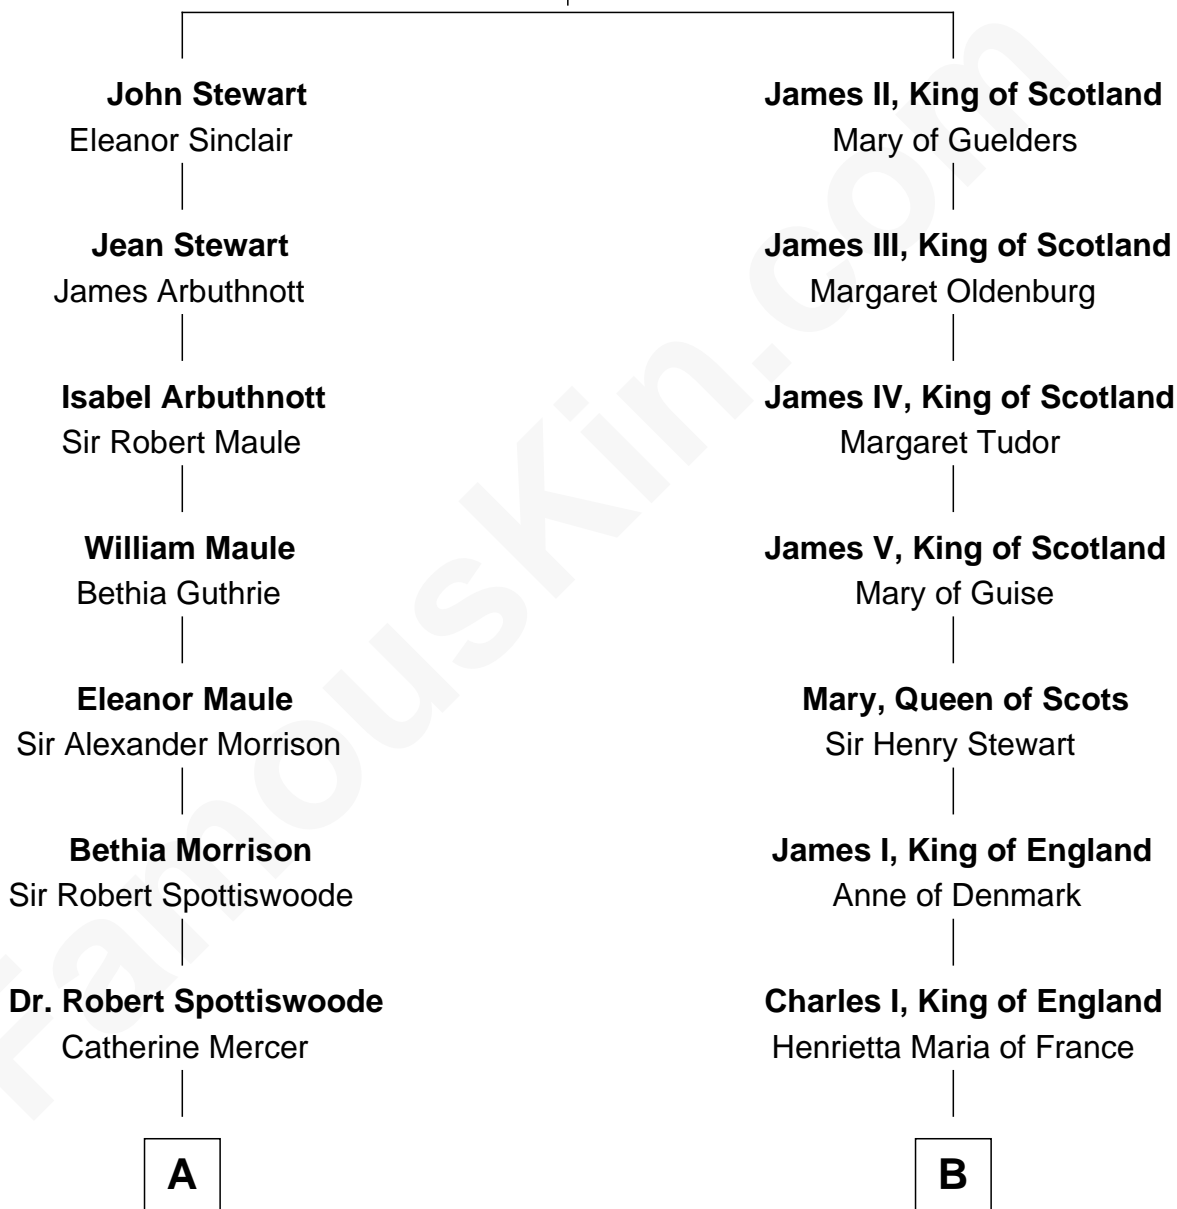

# FamousKin.com Relationship Chart of

**Helen Keller**

*Author and Activist*

12th cousin 6 times removed of

**Prince Harry**

*Duke of Sussex*

**Joan Beaufort**

*with husband*  
Sir James Stewart

*with husband*  
James I, King of Scotland

**C**

**Princess Diana Frances Spencer**  
Charles III, King of the United Kingdom

**Prince Harry**  
*Duke of Sussex*

FamousKin.com