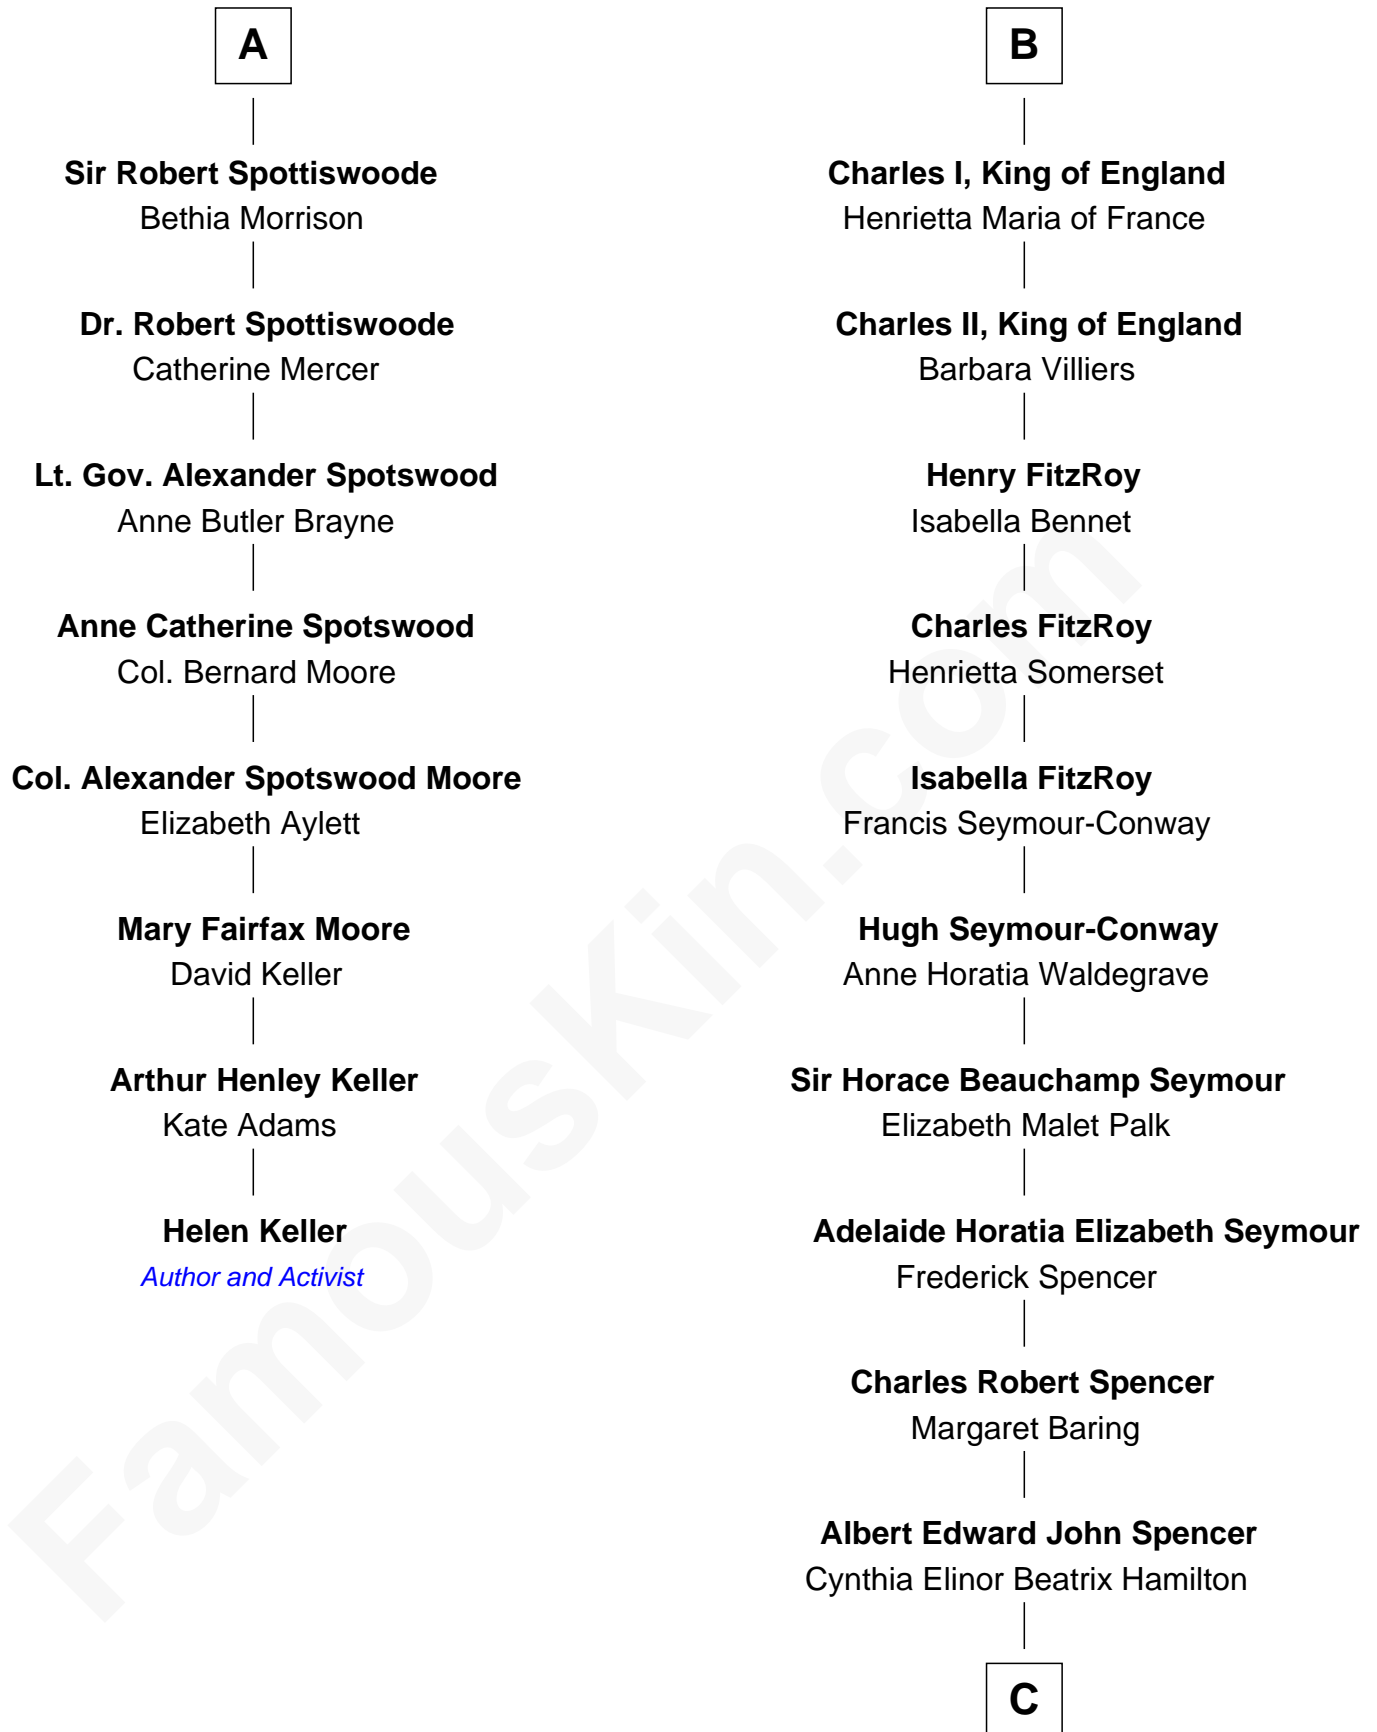

FamousKin.com Relationship Chart of

Helen Keller

Author and Activist

14th cousin 5 times removed of

Prince Harry

Duke of Sussex

Robert III, King of Scotland

Anabella Drummond

C

Edward John Spencer
Frances Ruth Burke Roche

Princess Diana Frances Spencer
Charles III, King of the United Kingdom

Prince Harry
Duke of Sussex

FamousKin.com